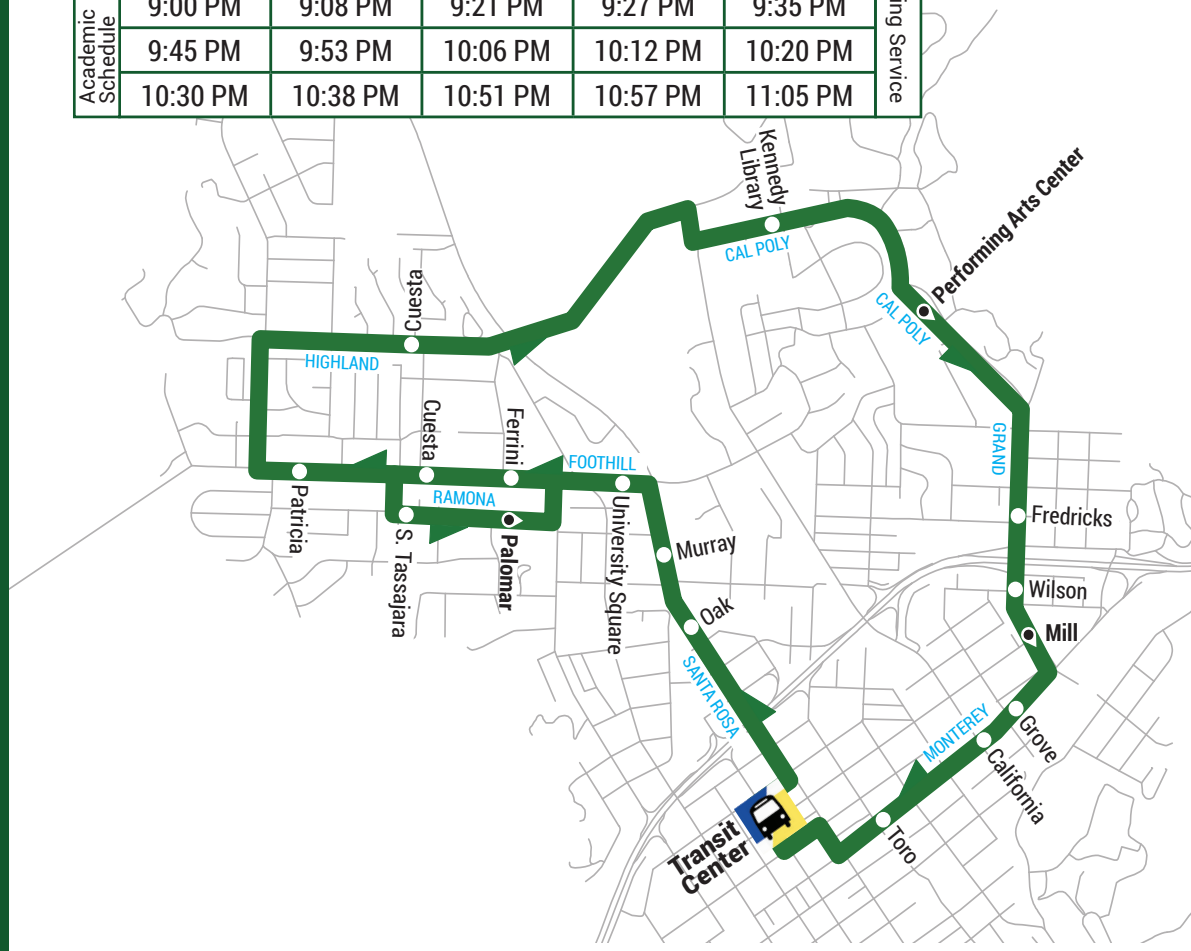

4A

- **Transit Center**
Santa Rosa at Oak
(Santa Rosa Park)
Santa Rosa at Murray
Foothill at University
Square
Foothill at Ferrini
Foothill at Cuesta
Ramona at S. Tassajara
- **Ramona at Palomar**
Foothill at Patricia
Highland at Cuesta
Kennedy Library
(Cal Poly)
- **Performing Arts Center
(Cal Poly)**
Grand at Fredricks
Grand at Wilson
- **Grand at Mill**
Monterey at Grove
Monterey at California
Monterey at Toro
- **Transit Center**

	Transit Center	Ramona at Palomar	Performing Arts Center	Grand at Mill	Transit Center
Academic & Summer Schedule	6:00 AM	6:08 AM	6:21 AM	6:27 AM	6:35 AM
	6:45 AM	6:53 AM	7:06 AM	7:12 AM	7:20 AM
	7:30 AM	7:38 AM	7:51 AM	7:57 AM	8:05 AM
	8:15 AM	8:23 AM	8:36 AM	8:42 AM	8:50 AM
	9:00 AM	9:08 AM	9:21 AM	9:27 AM	9:35 AM
	9:45 AM	9:53 AM	10:06 AM	10:12 AM	10:20 AM
	10:30 AM	10:38 AM	10:51 AM	10:57 AM	11:05 AM
	11:15 AM	11:23 AM	11:36 AM	11:42 AM	11:50 AM
	12:00 PM	12:08 PM	12:21 PM	12:27 PM	12:35 PM
	12:45 PM	12:53 PM	1:06 PM	1:12 PM	1:20 PM
	1:30 PM	1:38 PM	1:51 PM	1:57 PM	2:05 PM
	2:15 PM	2:23 PM	2:36 PM	2:42 PM	2:50 PM
	3:00 PM	3:08 PM	3:21 PM	3:27 PM	3:35 PM
	3:45 PM	3:53 PM	4:06 PM	4:12 PM	4:20 PM
	4:30 PM	4:38 PM	4:51 PM	4:57 PM	5:05 PM
	5:15 PM	5:23 PM	5:36 PM	5:42 PM	5:50 PM
6:00 PM	6:08 PM	6:21 PM	6:27 PM	6:35 PM	
6:45 PM	6:53 PM	7:06 PM	7:12 PM	7:20 PM	
7:30 PM	7:38 PM	7:51 PM	7:57 PM	8:05 PM	
Academic Schedule	8:15 PM	8:23 PM	8:36 PM	8:42 PM	8:50 PM
	9:00 PM	9:08 PM	9:21 PM	9:27 PM	9:35 PM
	9:45 PM	9:53 PM	10:06 PM	10:12 PM	10:20 PM
	10:30 PM	10:38 PM	10:51 PM	10:57 PM	11:05 PM

Weekend Schedule

Evening Service

For route and schedule updates, please download the SLO Transit App, visit slotransit.org, or call Transit Dispatch at (805) 541-2877.

Effective March 16, 2026 | Fare \$1.50
Academic Schedule Sept 2, 2025 – June 30, 2026