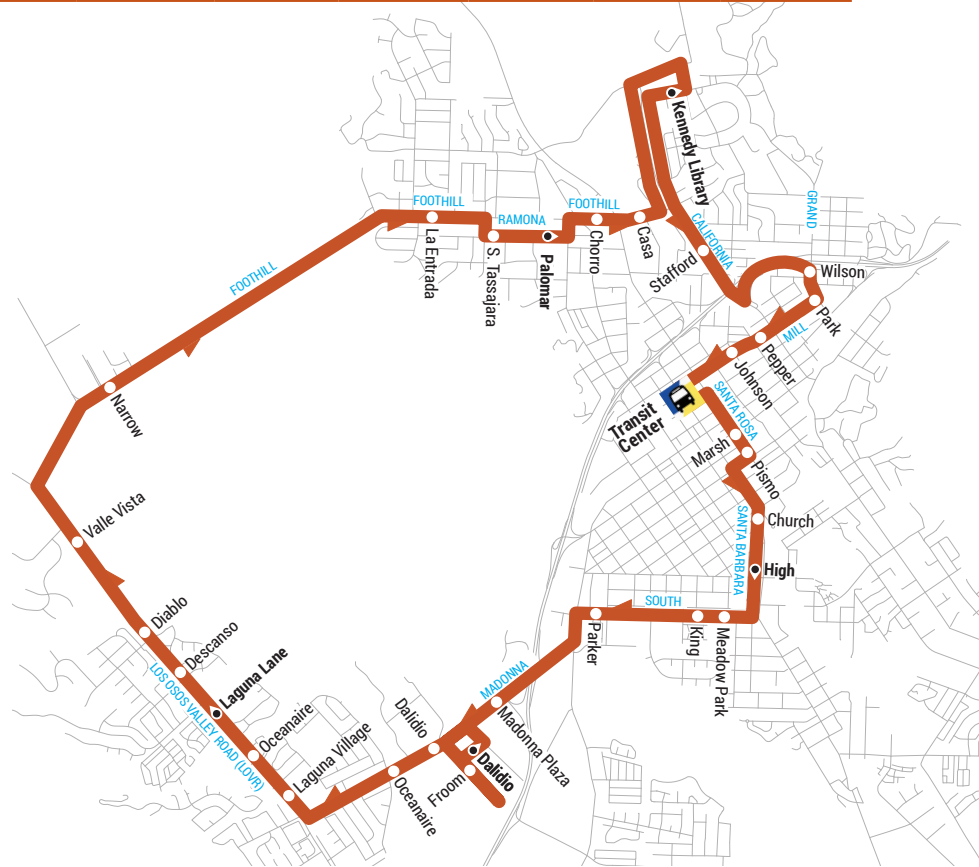

Academic Schedule (shaded lines only)

Weekend Schedule (shaded lines only)

For route and schedule updates, please download the SLO Transit App, visit slotransit.org, or call Transit Dispatch at (805) 541-2877.

Effective September 2, 2025 | Fare $1.50
Academic Schedule Sept 2, 2025 – June 30, 2026