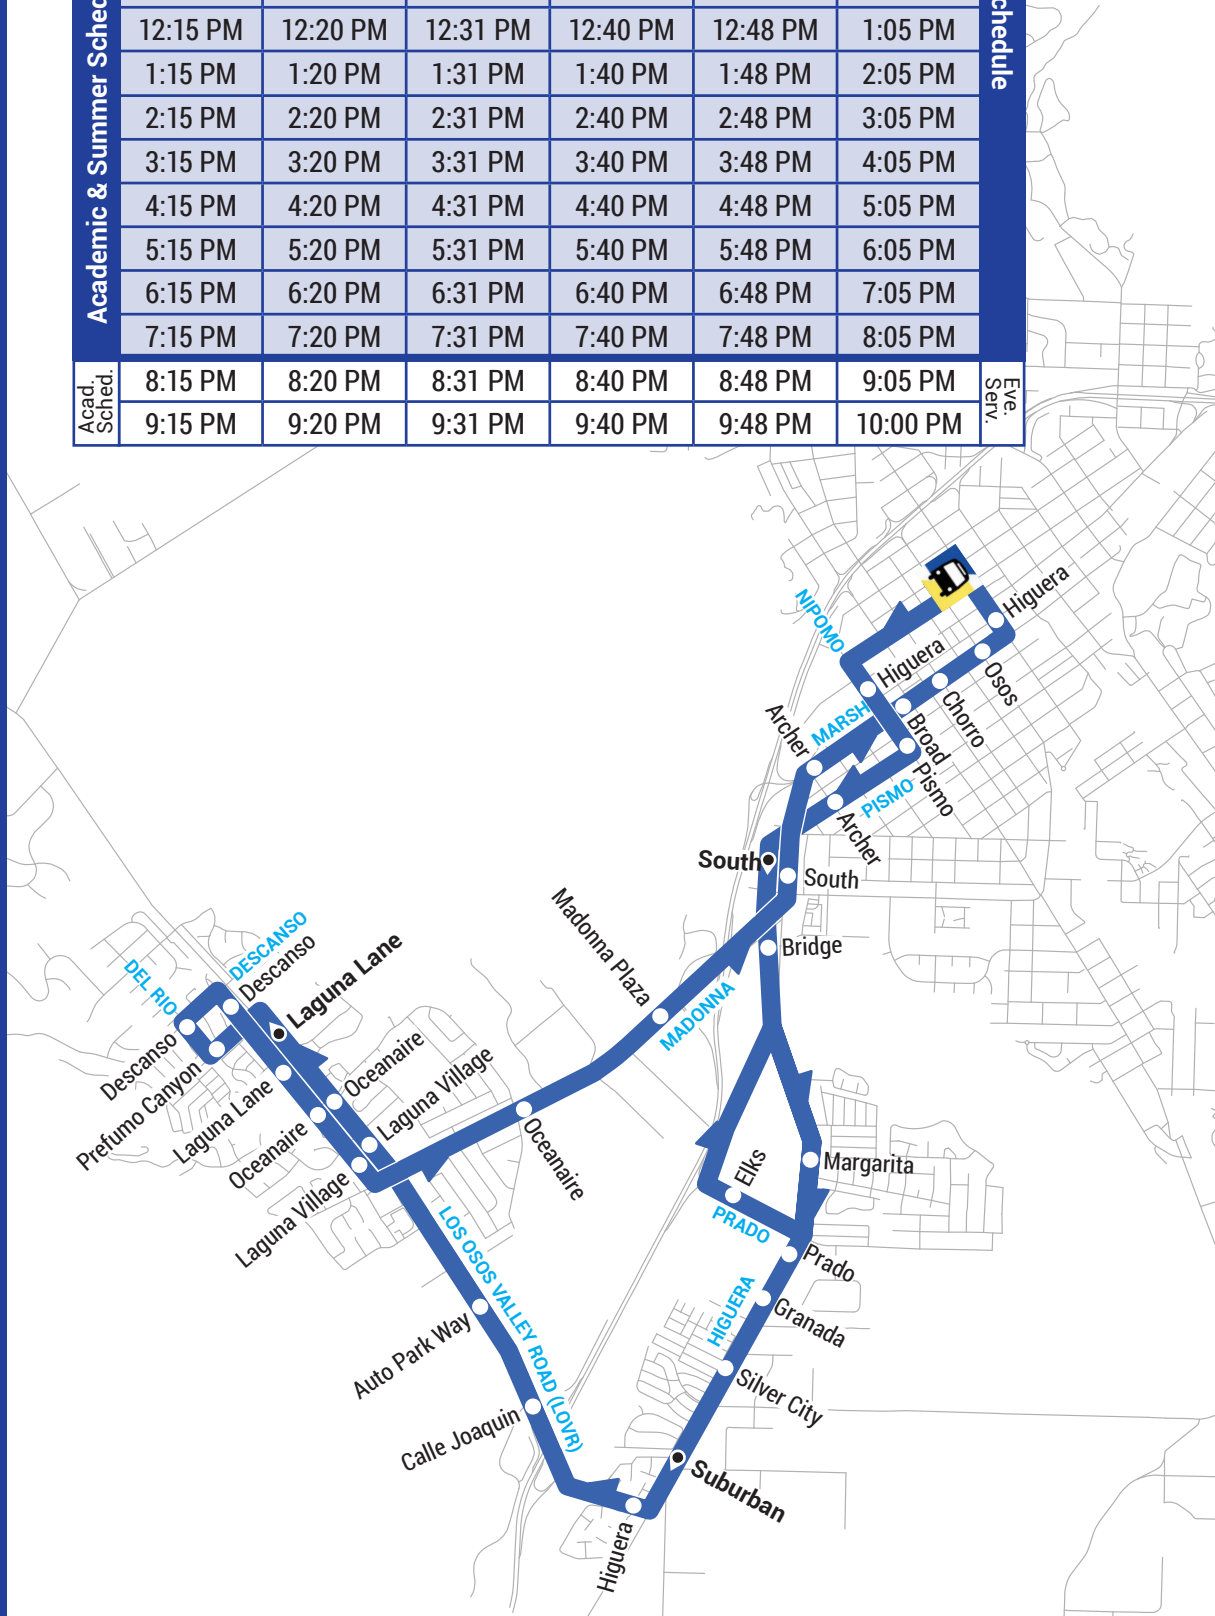

2A

- **Transit Center**
 Nipomo at Higuera
 Nipomo at Pismo
 Pismo at Archer
- **Higuera at South**
 Higuera at Bridge
 Prado at Elks
 Higuera at Margarita
 Higuera at Prado
 (Social Services)
 Higuera at Granada
 Higuera at Silver City
- **Higuera at Suburban**
 LOVR at Higuera
 LOVR at Calle Joaquin
 LOVR at Auto Park Way
 LOVR at Laguna Village
 LOVR at Oceanaire
- **LOVR at Laguna Lane (Middle School)**
 Prefumo Cyn at Del Rio
 Del Rio at Descanso
 LOVR at Descanso
 LOVR at Laguna Lane
 LOVR at Oceanaire
 LOVR at Laguna Village
- **Madonna at Oceanaire**
 Madonna Road at
 Madonna Plaza
 Higuera at South
 Marsh at Archer
 Marsh at Broad
 Marsh at Chorro
 Marsh at Osos
 Santa Rosa at Higuera
- **Transit Center**

	Transit Center	Higuera at South	Higuera at Suburban	LOVR at Laguna Ln	Madonna at Oceanaire	Transit Center
Academic & Summer Schedule	6:15 AM	6:20 AM	6:31 AM	6:40 AM	6:48 AM	7:05 AM
	7:15 AM	7:20 AM	7:31 AM	7:40 AM	7:48 AM	8:05 AM
	8:15 AM	8:20 AM	8:31 AM	8:40 AM	8:48 AM	9:05 AM
	9:15 AM	9:20 AM	9:31 AM	9:40 AM	9:48 AM	10:05 AM
	10:15 AM	10:20 AM	10:31 AM	10:40 AM	10:48 AM	11:05 AM
	11:15 AM	11:20 AM	11:31 AM	11:40 AM	11:48 AM	12:05 PM
	12:15 PM	12:20 PM	12:31 PM	12:40 PM	12:48 PM	1:05 PM
	1:15 PM	1:20 PM	1:31 PM	1:40 PM	1:48 PM	2:05 PM
	2:15 PM	2:20 PM	2:31 PM	2:40 PM	2:48 PM	3:05 PM
	3:15 PM	3:20 PM	3:31 PM	3:40 PM	3:48 PM	4:05 PM
	4:15 PM	4:20 PM	4:31 PM	4:40 PM	4:48 PM	5:05 PM
	5:15 PM	5:20 PM	5:31 PM	5:40 PM	5:48 PM	6:05 PM
	6:15 PM	6:20 PM	6:31 PM	6:40 PM	6:48 PM	7:05 PM
7:15 PM	7:20 PM	7:31 PM	7:40 PM	7:48 PM	8:05 PM	
Acad. Sched.	8:15 PM	8:20 PM	8:31 PM	8:40 PM	8:48 PM	9:05 PM
	9:15 PM	9:20 PM	9:31 PM	9:40 PM	9:48 PM	10:00 PM

Weekend Schedule

Eve. Serv.

For route and schedule updates, please download the SLO Transit App, visit slotransit.org, or call Transit Dispatch at (805) 541-2877.

Effective March 16, 2026 | Fare \$1.50
Academic Schedule Sept 2, 2025 – June 30, 2026