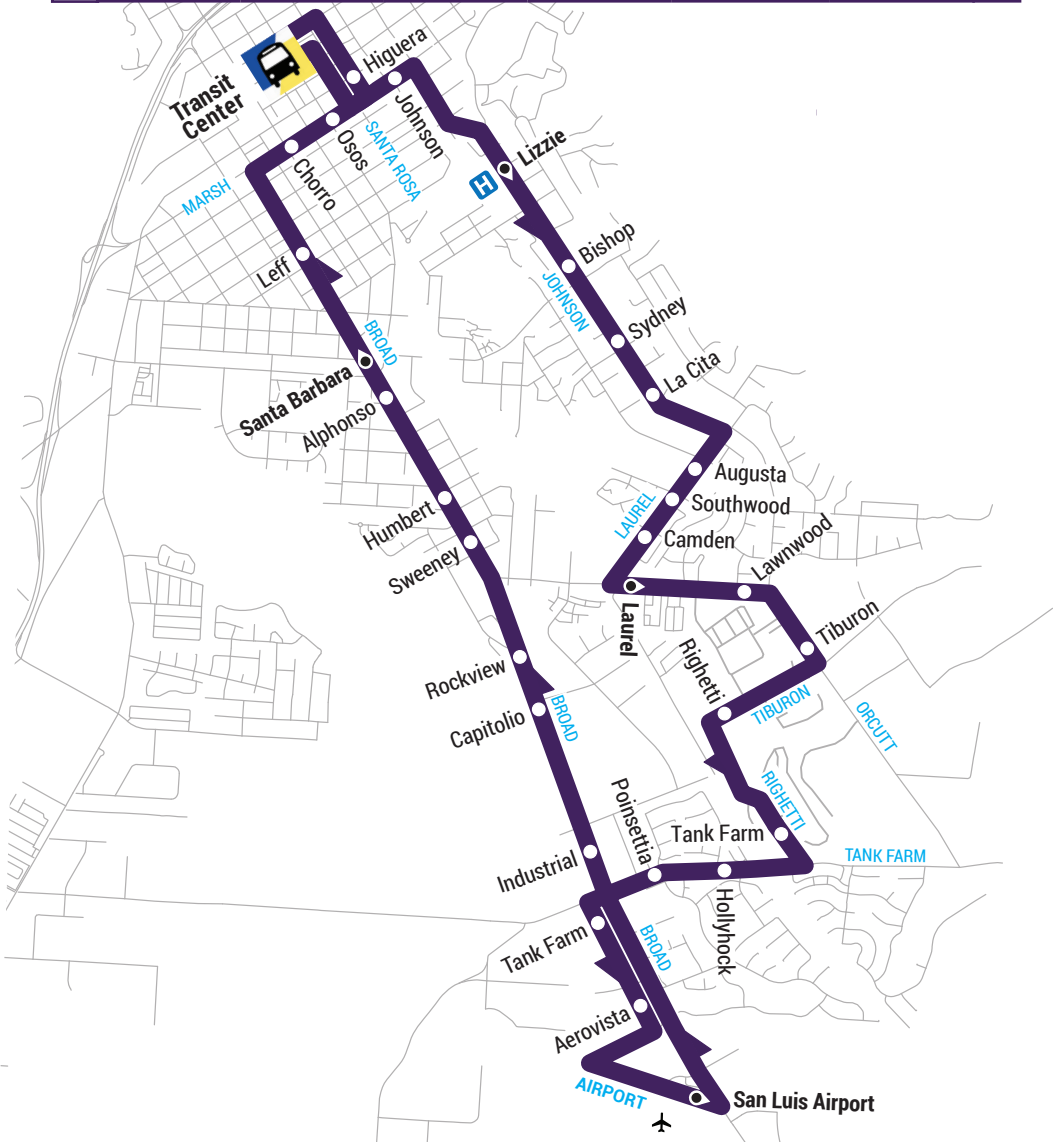

1A

- **Transit Center**
Marsh at Johnson
- **Johnson at Lizzie**
Johnson at Bishop
Johnson at Sydney
Johnson at La Cita
Laurel at Augusta
Laurel at Southwood
Laurel at Camden
- **Orcutt at Laurel**
Orcutt at Lawnwood
Orcutt at Tiburon
Tiburon at Righetti
Righetti at Tank Farm
Tank Farm at Hollyhock
Tank Farm at Poinsettia
Broad at Tank Farm
(Creekside)
Broad at Aerovista
- **San Luis Airport** ✈️
Broad at Industrial
(Marigold Center)
Broad at Capitolio
Broad at Rockview
Broad at Sweeney
(Brickyard)
Broad at Humbert
Broad at Alphonso
(The Village)
- **Broad at Santa Barbara**
Broad at Leff
Marsh at Chorro
Marsh at Osos
Santa Rosa at Higuera
- **Transit Center**

	Transit Center	Johnson at Lizzie	Orcutt at Laurel	San Luis Airport ✈️	Broad at Santa Barbara	Transit Center
Academic & Summer Schedule	6:15 AM	6:21 AM	6:27 AM	6:40 AM	6:49 AM	7:00 AM
	7:15 AM	7:21 AM	7:27 AM	7:40 AM	7:49 AM	8:00 AM
	8:15 AM	8:21 AM	8:27 AM	8:40 AM	8:49 AM	9:00 AM
	9:15 AM	9:21 AM	9:27 AM	9:40 AM	9:49 AM	10:00 AM
	10:15 AM	10:21 AM	10:27 AM	10:40 AM	10:49 AM	11:00 AM
	11:15 AM	11:21 AM	11:27 AM	11:40 AM	11:49 AM	12:00 PM
	12:15 PM	12:21 PM	12:27 PM	12:40 PM	12:49 PM	1:00 PM
	1:15 PM	1:21 PM	1:27 PM	1:40 PM	1:49 PM	2:00 PM
	2:15 PM	2:21 PM	2:27 PM	2:40 PM	2:49 PM	3:00 PM
	3:15 PM	3:21 PM	3:27 PM	3:40 PM	3:49 PM	4:00 PM
	4:15 PM	4:21 PM	4:27 PM	4:40 PM	4:49 PM	5:00 PM
	5:15 PM	5:21 PM	5:27 PM	5:40 PM	5:49 PM	6:00 PM
	6:15 PM	6:21 PM	6:27 PM	6:40 PM	6:49 PM	7:00 PM
	7:15 PM	7:21 PM	7:27 PM	7:40 PM	7:49 PM	8:00 PM
	Acad. Sched.	8:15 PM	8:21 PM	8:27 PM	8:40 PM	8:49 PM
9:15 PM		9:21 PM	9:27 PM	9:40 PM	9:48 PM	10:00 PM

Weekend Schedule

Evening Serv.

For route and schedule updates, please download the SLO Transit App, visit slotransit.org, or call Transit Dispatch at (805) 541-2877.

Effective March 16, 2026 | Fare \$1.50
Academic Schedule Sept 2, 2025 – June 30, 2026