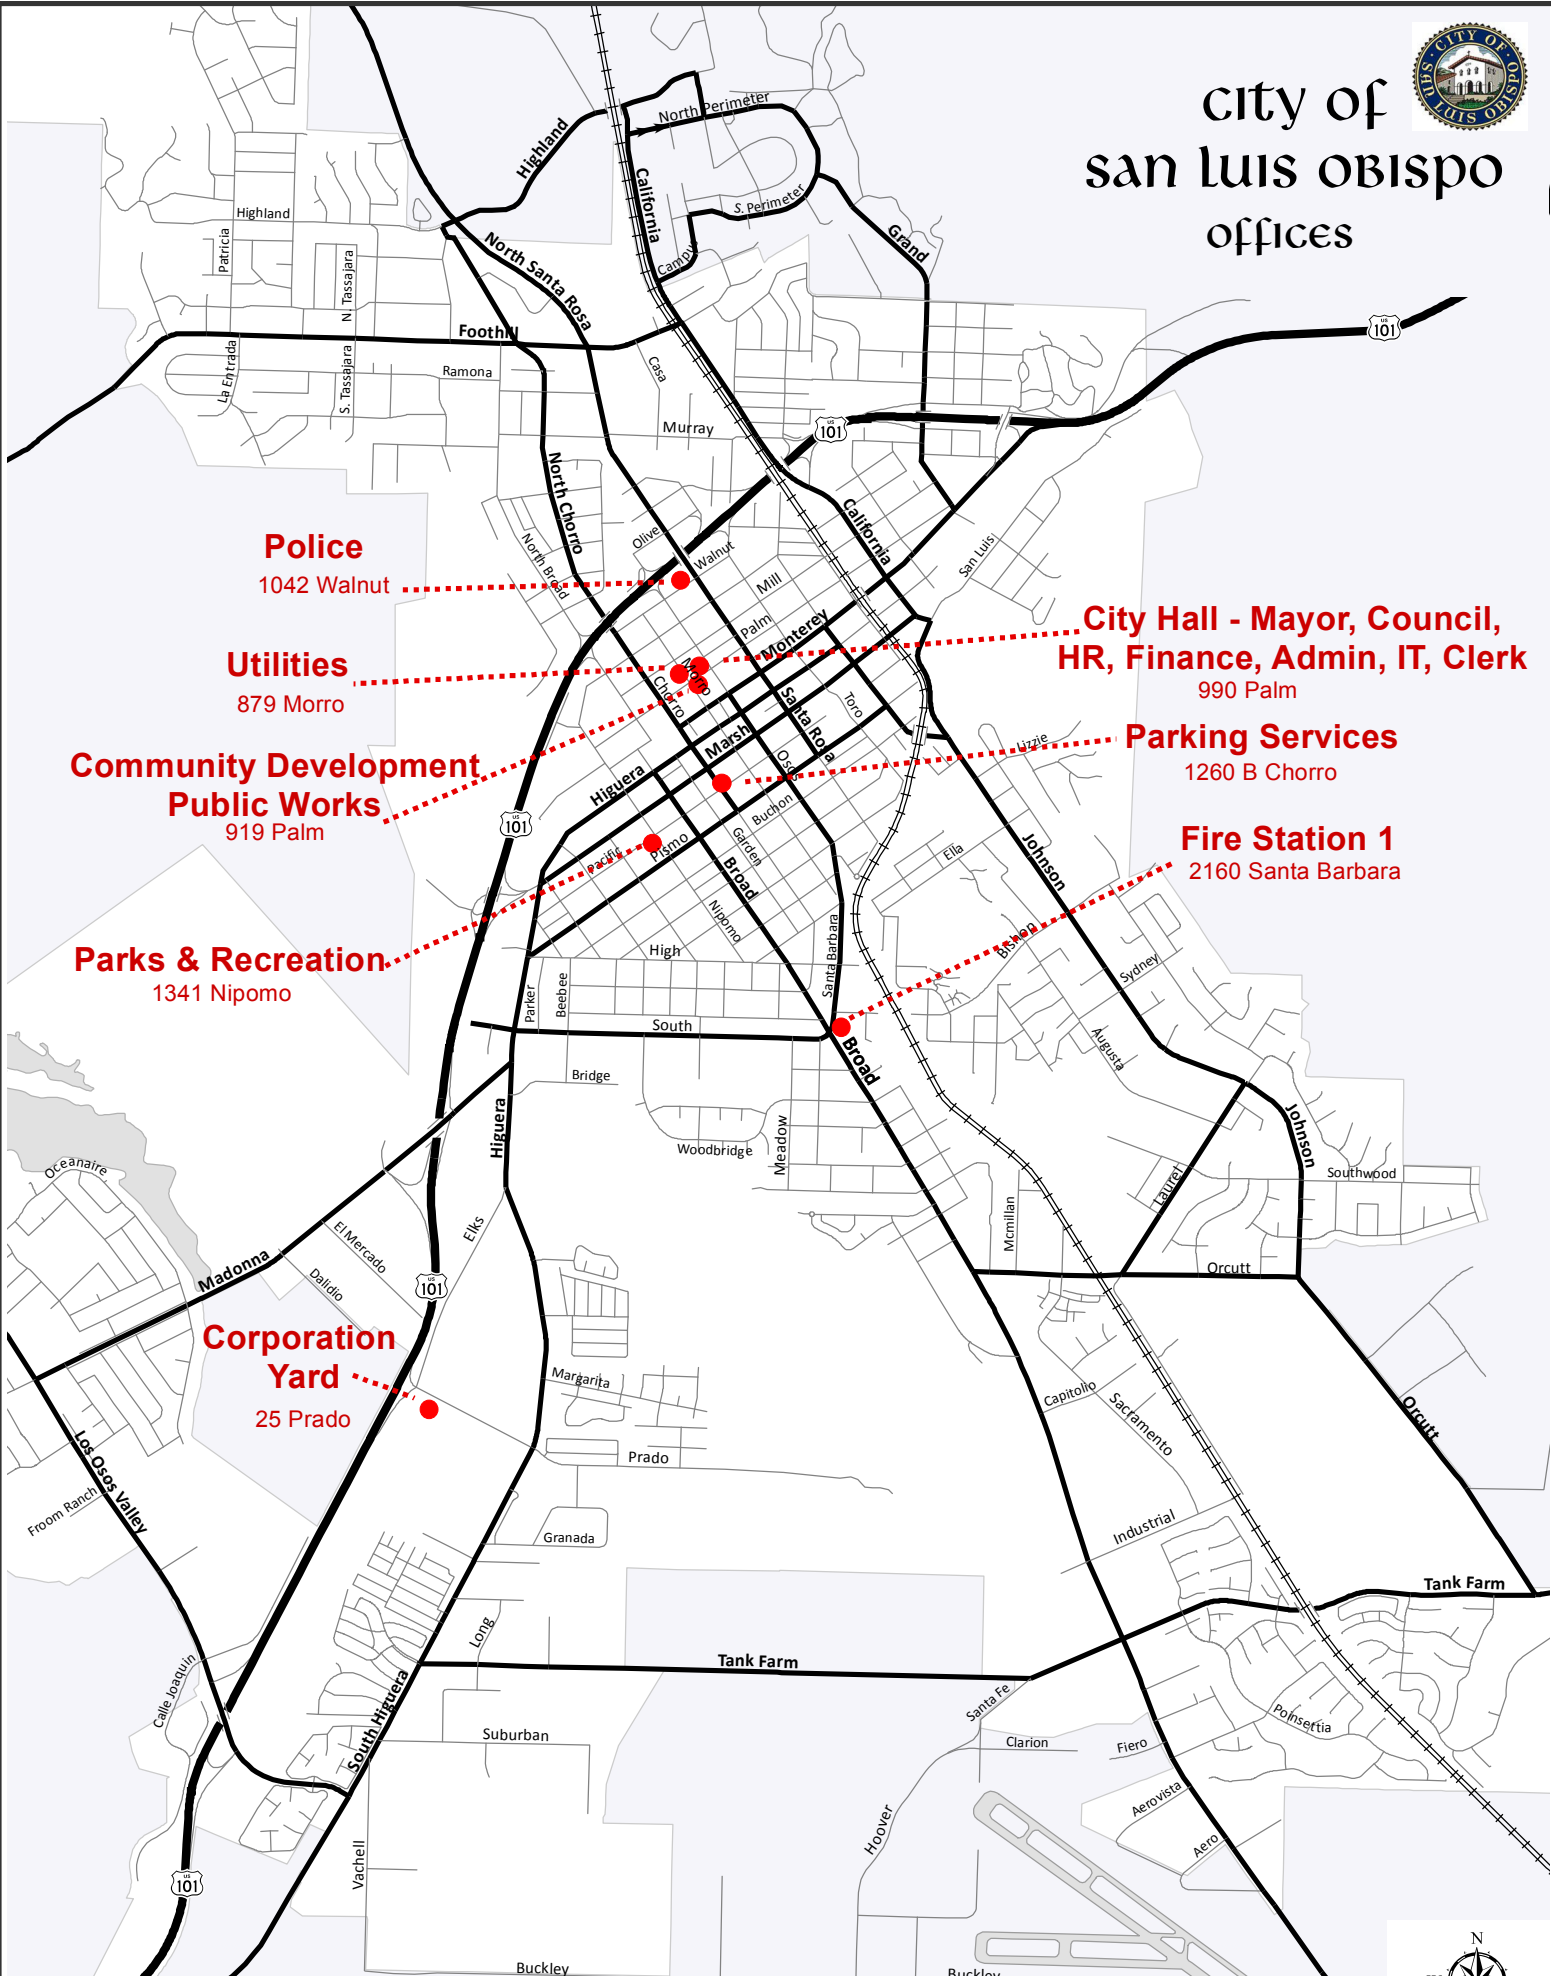

city of san luis obispo offices

Police
1042 Walnut

Utilities
879 Morro

**Community Development
Public Works**
919 Palm

Parks & Recreation
1341 Nipomo

**Corporation
Yard**
25 Prado

**City Hall - Mayor, Council,
HR, Finance, Admin, IT, Clerk**
990 Palm

Parking Services
1260 B Chorro

Fire Station 1
2160 Santa Barbara