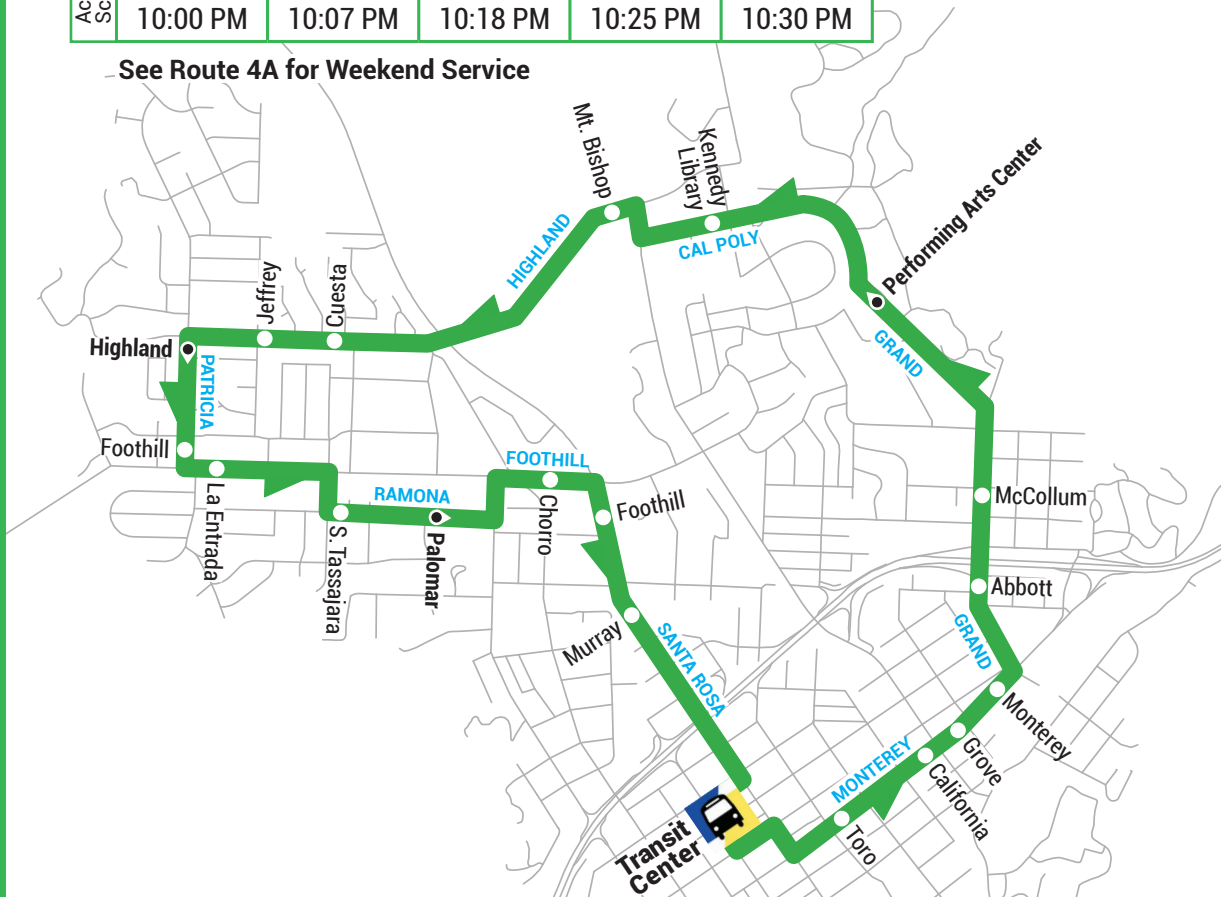

- ▶ **Transit Center**
 Monterey at Toro
 Monterey at California
 Monterey at Grove
 Grand at Monterey
 Grand at Abbott
 Grand at McCollum
- ▶ **Performing Arts Center (Cal Poly)**
 Kennedy Library (Cal Poly)
 Highland at Mt. Bishop
 Highland at Cuesta
 Highland at Jeffrey
- ▶ **Patricia at Highland**
 Patricia at Foothill
 Foothill at La Entrada
 Ramona at S. Tassajara
- ▶ **Ramona at Palomar**
 Foothill at Chorro
 Santa Rosa at Foothill
 Santa Rosa at Murray (Santa Rosa Park)
- ▶ **Transit Center**

	Transit Center	Performing Arts Center	Patricia at Highland	Ramona at Palomar	Transit Center
Academic & Summer Schedule	6:15 AM	6:22 AM	6:33 AM	6:40 AM	6:50 AM
	7:00 AM	7:07 AM	7:18 AM	7:25 AM	7:35 AM
	7:45 AM	7:52 AM	8:03 AM	8:10 AM	8:20 AM
	8:30 AM	8:37 AM	8:48 AM	8:55 AM	9:05 AM
	9:15 AM	9:22 AM	9:33 AM	9:40 AM	9:50 AM
	10:00 AM	10:07 AM	10:18 AM	10:25 AM	10:35 AM
	10:45 AM	10:52 AM	11:03 AM	11:10 AM	11:20 AM
	11:30 AM	11:37 AM	11:48 AM	11:55 AM	12:05 PM
	12:15 PM	12:22 PM	12:33 PM	12:40 PM	12:50 PM
	1:00 PM	1:07 PM	1:18 PM	1:25 PM	1:35 PM
	1:45 PM	1:52 PM	2:03 PM	2:10 PM	2:20 PM
	2:30 PM	2:37 PM	2:48 PM	2:55 PM	3:05 PM
	3:15 PM	3:22 PM	3:33 PM	3:40 PM	3:50 PM
	4:00 PM	4:07 PM	4:18 PM	4:25 PM	4:35 PM
	4:45 PM	4:52 PM	5:03 PM	5:10 PM	5:20 PM
	5:30 PM	5:37 PM	5:48 PM	5:55 PM	6:05 PM
	6:15 PM	6:22 PM	6:33 PM	6:40 PM	6:50 PM
	Academic Schedule	7:00 PM	7:07 PM	7:18 PM	7:25 PM
7:45 PM		7:52 PM	8:03 PM	8:10 PM	8:20 PM
8:30 PM		8:37 PM	8:48 PM	8:55 PM	9:05 PM
9:15 PM		9:22 PM	9:33 PM	9:40 PM	9:50 PM
10:00 PM		10:07 PM	10:18 PM	10:25 PM	10:30 PM

See Route 4A for Weekend Service

slotransit.org

Effective June 17, 2019 | Fare \$1.50 | Summer Schedule 2019 June 17 – Sept 1, 2019
 Academic Schedule Sept 2, 2019 – June 14, 2020 | Summer Schedule 2020 June 15 – Sept 6, 2020