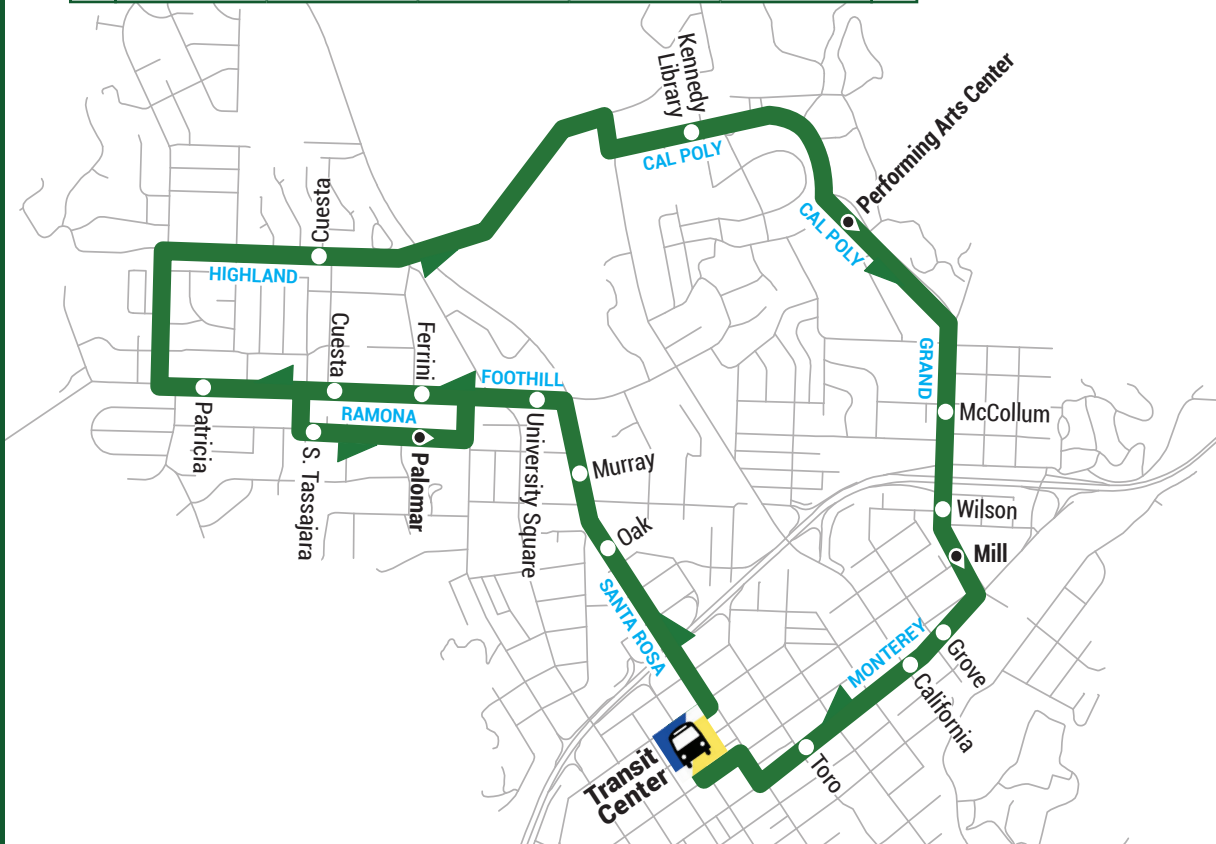

Transit Center

- Santa Rosa at Oak (Santa Rosa Park)
- Santa Rosa at Murray
- Foothill at University Square
- Foothill at Ferrini
- Foothill at Cuesta
- Ramona at S. Tassajara

Ramona at Palomar

- Foothill at Patricia
- Highland at Cuesta
- Kennedy Library (Cal Poly)

Performing Arts Center (Cal Poly)

- Grand at McCollum
- Grand at Wilson

Grand at Mill

- Monterey at Grove
- Monterey at California
- Monterey at Toro

Transit Center

	Transit Center	Ramona at Palomar	Performing Arts Center	Grand at Mill	Transit Center
Academic & Summer Schedule	6:00 AM	6:08 AM	6:21 AM	6:27 AM	6:35 AM
	6:45 AM	6:53 AM	7:06 AM	7:12 AM	7:20 AM
	7:30 AM	7:38 AM	7:51 AM	7:57 AM	8:05 AM
	8:15 AM	8:23 AM	8:36 AM	8:42 AM	8:50 AM
	9:00 AM	9:08 AM	9:21 AM	9:27 AM	9:35 AM
	9:45 AM	9:53 AM	10:06 AM	10:12 AM	10:20 AM
	10:30 AM	10:38 AM	10:51 AM	10:57 AM	11:05 AM
	11:15 AM	11:23 AM	11:36 AM	11:42 AM	11:50 AM
	12:00 PM	12:08 PM	12:21 PM	12:27 PM	12:35 PM
	12:45 PM	12:53 PM	1:06 PM	1:12 PM	1:20 PM
	1:30 PM	1:38 PM	1:51 PM	1:57 PM	2:05 PM
	2:15 PM	2:23 PM	2:36 PM	2:42 PM	2:50 PM
	3:00 PM	3:08 PM	3:21 PM	3:27 PM	3:35 PM
	3:45 PM	3:53 PM	4:06 PM	4:12 PM	4:20 PM
	4:30 PM	4:38 PM	4:51 PM	4:57 PM	5:05 PM
	5:15 PM	5:23 PM	5:36 PM	5:42 PM	5:50 PM
	6:00 PM	6:08 PM	6:21 PM	6:27 PM	6:35 PM
6:45 PM	6:53 PM	7:06 PM	7:12 PM	7:20 PM	
7:30 PM	7:38 PM	7:51 PM	7:57 PM	8:05 PM	
Academic Schedule	8:15 PM	8:23 PM	8:36 PM	8:42 PM	8:50 PM
	9:00 PM	9:08 PM	9:21 PM	9:27 PM	9:35 PM
	9:45 PM	9:53 PM	10:06 PM	10:12 PM	10:20 PM
	10:30 PM	10:38 PM	10:51 PM	10:57 PM	11:05 PM

Weekend Schedule

Evening Service

slotransit.org

Effective June 17, 2019 | Fare \$1.50 | Summer Schedule 2019 June 17 – Sept 1, 2019
 Academic Schedule Sept 2, 2019 – June 14, 2020 | Summer Schedule 2020 June 15 - Sept 6, 2020