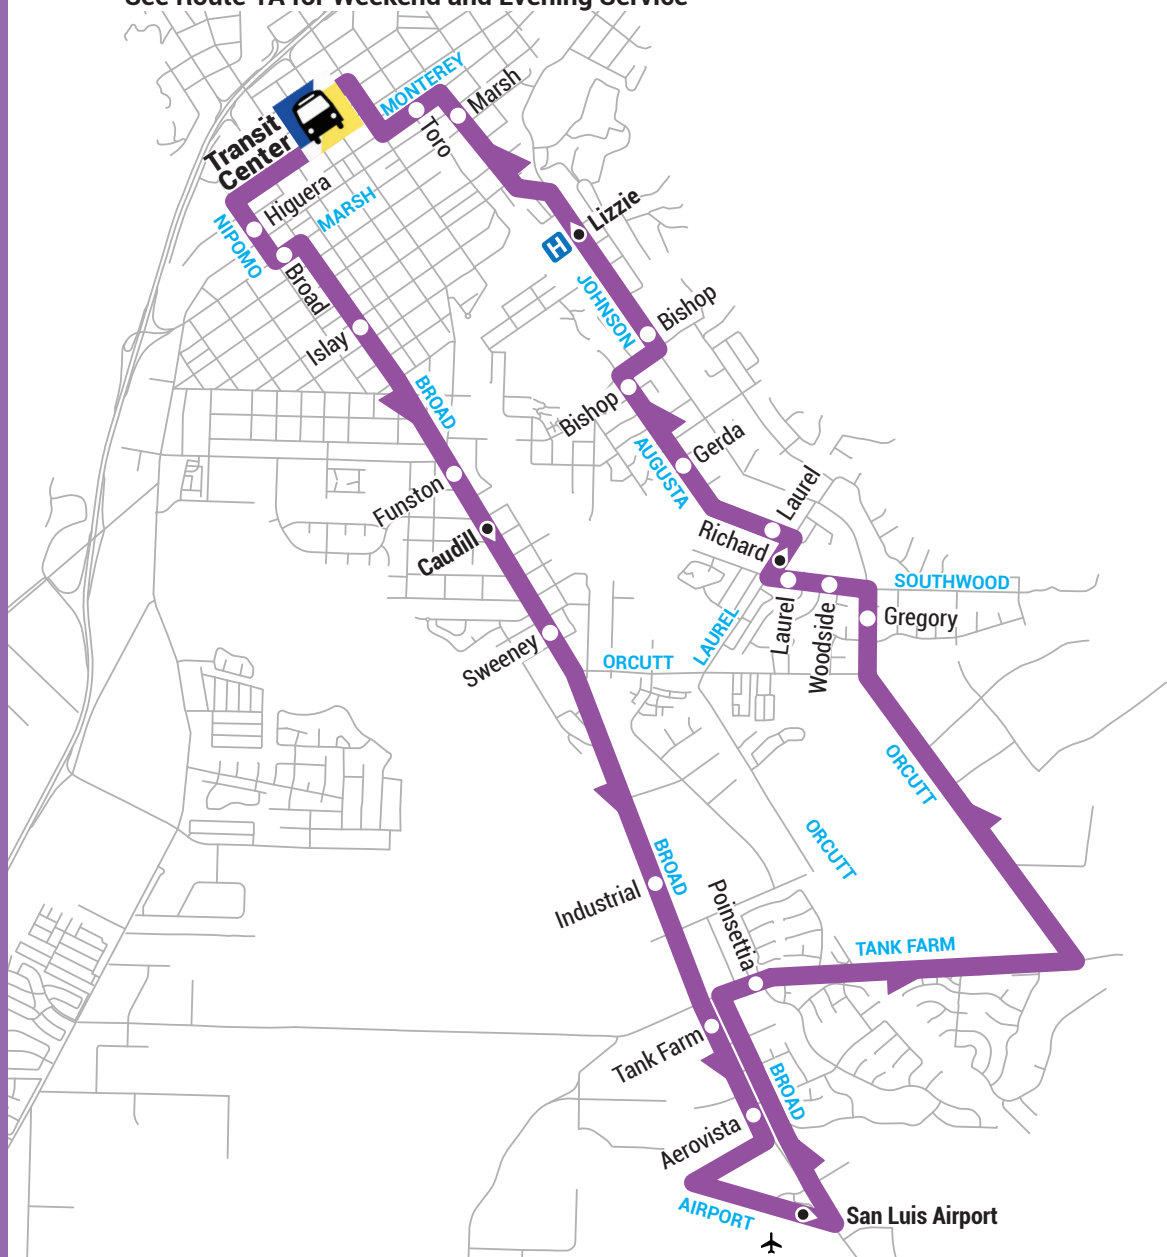

1B

- Transit Center**

Nipomo at Higuera
Marsh at Broad
Broad at Islay
Broad at Funston

- Broad at Caudill**

Broad at Sweeney (Brickyard)
Broad at Industrial (Damon-Garcia)
Broad at Tank Farm (Creekside)
Broad at Aerovista

- San Luis Airport** ✈️

Tank Farm at Poinsettia
Johnson at Gregory
Southwood at Woodside
Southwood at Laurel

- Laurel at Richard**

Augusta at Laurel
Augusta at Gerda
Augusta at Bishop
Johnson at Bishop

- Johnson at Lizzie**

Johnson at Marsh
Monterey at Toro

- Transit Center**

	Transit Center	Broad at Caudill	San Luis Airport ✈️	Laurel at Richard	Johnson at Lizzie	Transit Center
Academic & Summer Schedule	6:45 AM	6:52 AM	7:00 AM	7:10 AM	7:15 AM	7:30 AM
	7:45 AM	7:52 AM	8:00 AM	8:10 AM	8:15 AM	8:30 AM
	8:45 AM	8:52 AM	9:00 AM	9:10 AM	9:15 AM	9:30 AM
	9:45 AM	9:52 AM	10:00 AM	10:10 AM	10:15 AM	10:30 AM
	10:45 AM	10:52 AM	11:00 AM	11:10 AM	11:15 AM	11:30 AM
	11:45 AM	11:52 AM	12:00 PM	12:10 PM	12:15 PM	12:30 PM
	12:45 PM	12:52 PM	1:00 PM	1:10 PM	1:15 PM	1:30 PM
	1:45 PM	1:52 PM	2:00 PM	2:10 PM	2:15 PM	2:30 PM
	2:45 PM	2:52 PM	3:00 PM	3:10 PM	3:15 PM	3:30 PM
	3:45 PM	3:52 PM	4:00 PM	4:10 PM	4:15 PM	4:30 PM
	4:45 PM	4:52 PM	5:00 PM	5:10 PM	5:15 PM	5:30 PM
	5:45 PM	5:52 PM	6:00 PM	6:10 PM	6:15 PM	6:30 PM

See Route 1A for Weekend and Evening Service

slotransit.org

Effective June 17, 2019 | Fare \$1.50 | Summer Schedule 2019 June 17 – Sept 1, 2019
Academic Schedule Sept 2, 2019 – June 14, 2020 | Summer Schedule 2020 June 15 - Sept 6, 2020