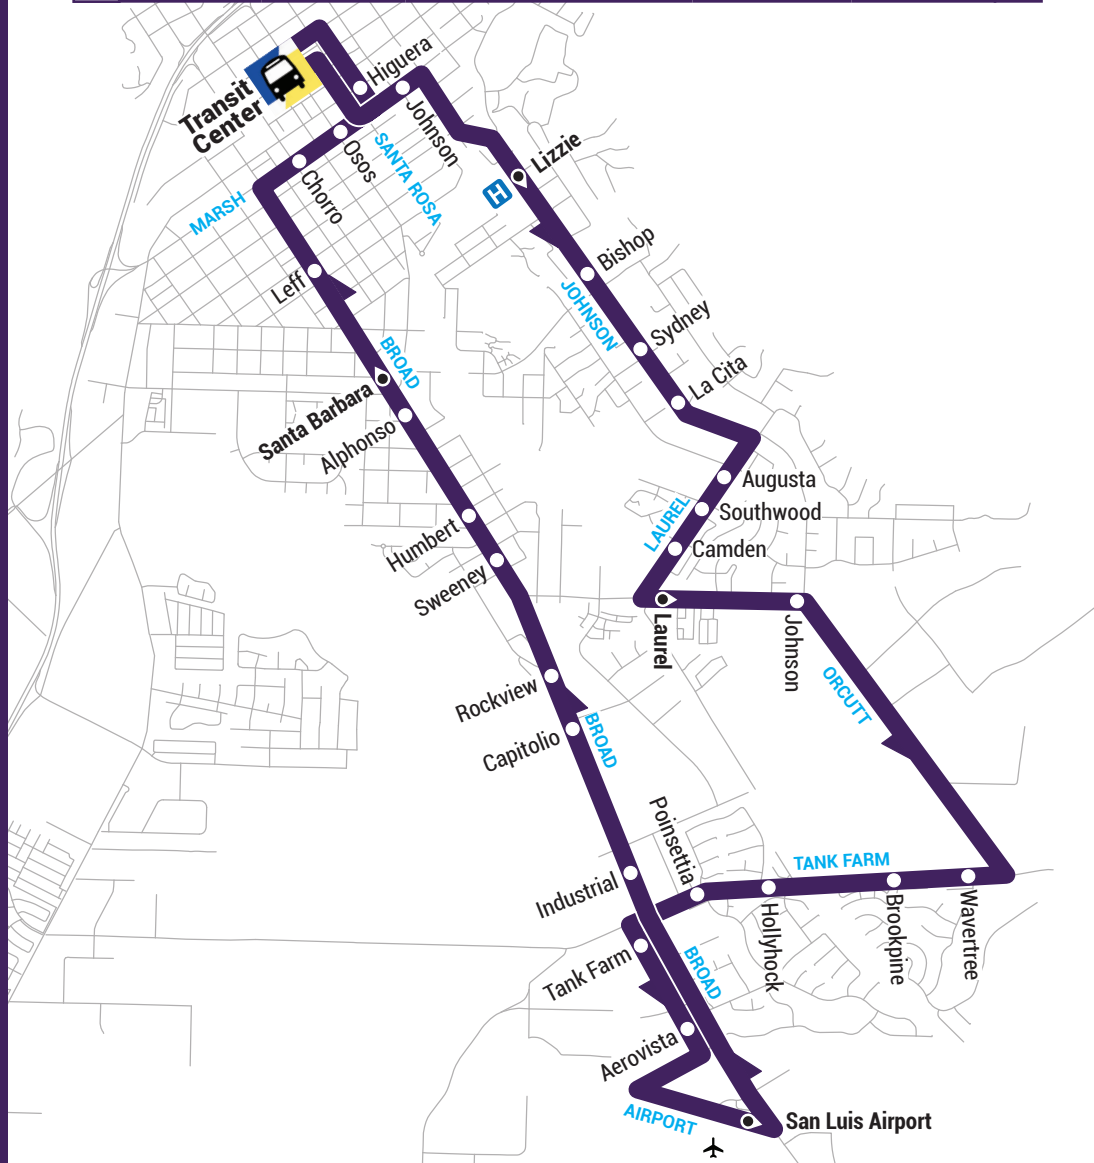

Johnson at La Cita

Laurel at Augusta

Laurel at Southwood

Laurel at Camden

Orcutt at Laurel

Orcutt at Johnson

Tank Farm at Wavertree

Tank Farm at Brookpine

Tank Farm at Hollyhock

Tank Farm at Poinsetta

Broad at Tank Farm

(Creekside)

Broad at Aerovista

San Luis Airport ✈️

Broad at Industrial

(Marigold Center)

Broad at Capitolio

Broad at Rockview

Broad at Sweeney

(Brickyard)

Broad at Humbert

Broad at Alphonso

(The Village)

Broad at Santa Barbara

Broad at Leff

Marsh at Chorro

Marsh at Osos

Santa Rosa at Higuera

Transit Center

	Transit Center	Johnson at Lizzie	Orcutt at Laurel	San Luis Airport ✈️	Broad at Santa Barbara	Transit Center	
Academic & Summer Schedule	6:15 AM	6:21 AM	6:27 AM	6:40 AM	6:49 AM	7:00 AM	
	7:15 AM	7:21 AM	7:27 AM	7:40 AM	7:49 AM	8:00 AM	
	8:15 AM	8:21 AM	8:27 AM	8:40 AM	8:49 AM	9:00 AM	
	9:15 AM	9:21 AM	9:27 AM	9:40 AM	9:49 AM	10:00 AM	
	10:15 AM	10:21 AM	10:27 AM	10:40 AM	10:49 AM	11:00 AM	
	11:15 AM	11:21 AM	11:27 AM	11:40 AM	11:49 AM	12:00 PM	
	12:15 PM	12:21 PM	12:27 PM	12:40 PM	12:49 PM	1:00 PM	
	1:15 PM	1:21 PM	1:27 PM	1:40 PM	1:49 PM	2:00 PM	
	2:15 PM	2:21 PM	2:27 PM	2:40 PM	2:49 PM	3:00 PM	
	3:15 PM	3:21 PM	3:27 PM	3:40 PM	3:49 PM	4:00 PM	
	4:15 PM	4:21 PM	4:27 PM	4:40 PM	4:49 PM	5:00 PM	
	5:15 PM	5:21 PM	5:27 PM	5:40 PM	5:49 PM	6:00 PM	
	6:15 PM	6:21 PM	6:27 PM	6:40 PM	6:49 PM	7:00 PM	
	7:15 PM	7:21 PM	7:27 PM	7:40 PM	7:49 PM	8:00 PM	
	Acad. Sched.	8:15 PM	8:21 PM	8:27 PM	8:40 PM	8:49 PM	9:00 PM
		9:15 PM	9:21 PM	9:27 PM	9:40 PM	9:48 PM	10:00 PM

Weekend Schedule

Evening Serv.

slotransit.org

Effective June 17, 2019 | Fare $1.50 | Summer Schedule 2019 June 17 – Sept 1, 2019
Academic Schedule Sept 2, 2019 – June 14, 2020 | Summer Schedule 2020 June 15 - Sept 6, 2020