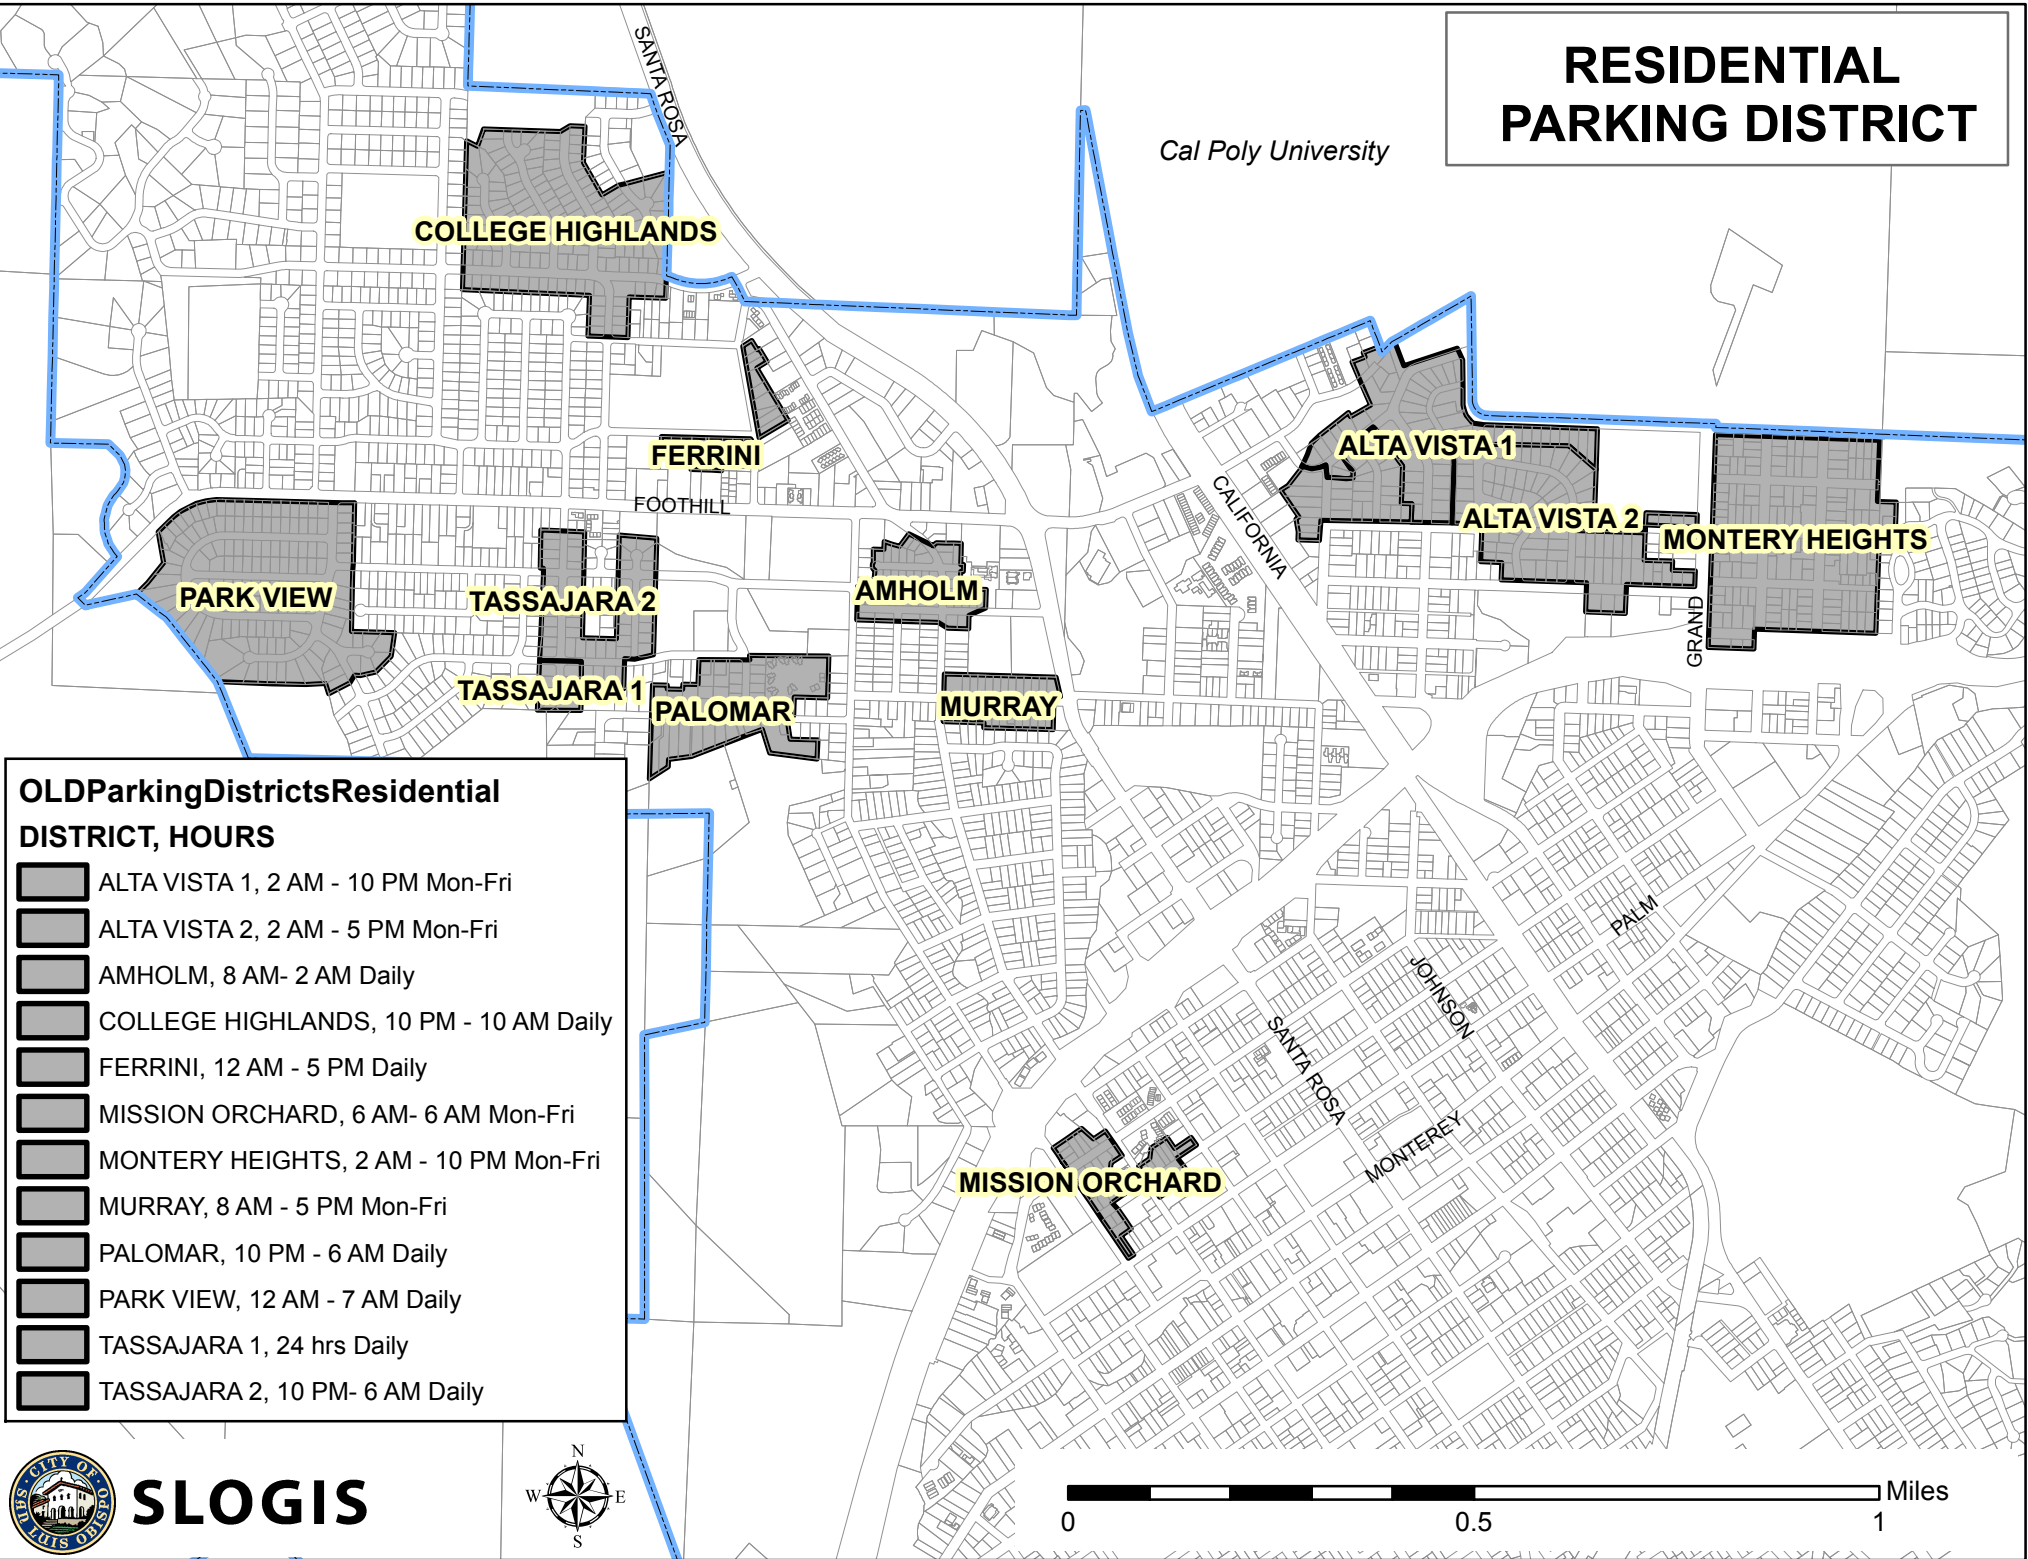

RESIDENTIAL PARKING DISTRICT

Cal Poly University

OLD Parking Districts Residential DISTRICT, HOURS

-  ALTA VISTA 1, 2 AM - 10 PM Mon-Fri
-  ALTA VISTA 2, 2 AM - 5 PM Mon-Fri
-  AMHOLM, 8 AM- 2 AM Daily
-  COLLEGE HIGHLANDS, 10 PM - 10 AM Daily
-  FERRINI, 12 AM - 5 PM Daily
-  MISSION ORCHARD, 6 AM- 6 AM Mon-Fri
-  MONTEREY HEIGHTS, 2 AM - 10 PM Mon-Fri
-  MURRAY, 8 AM - 5 PM Mon-Fri
-  PALOMAR, 10 PM - 6 AM Daily
-  PARK VIEW, 12 AM - 7 AM Daily
-  TASSAJARA 1, 24 hrs Daily
-  TASSAJARA 2, 10 PM- 6 AM Daily