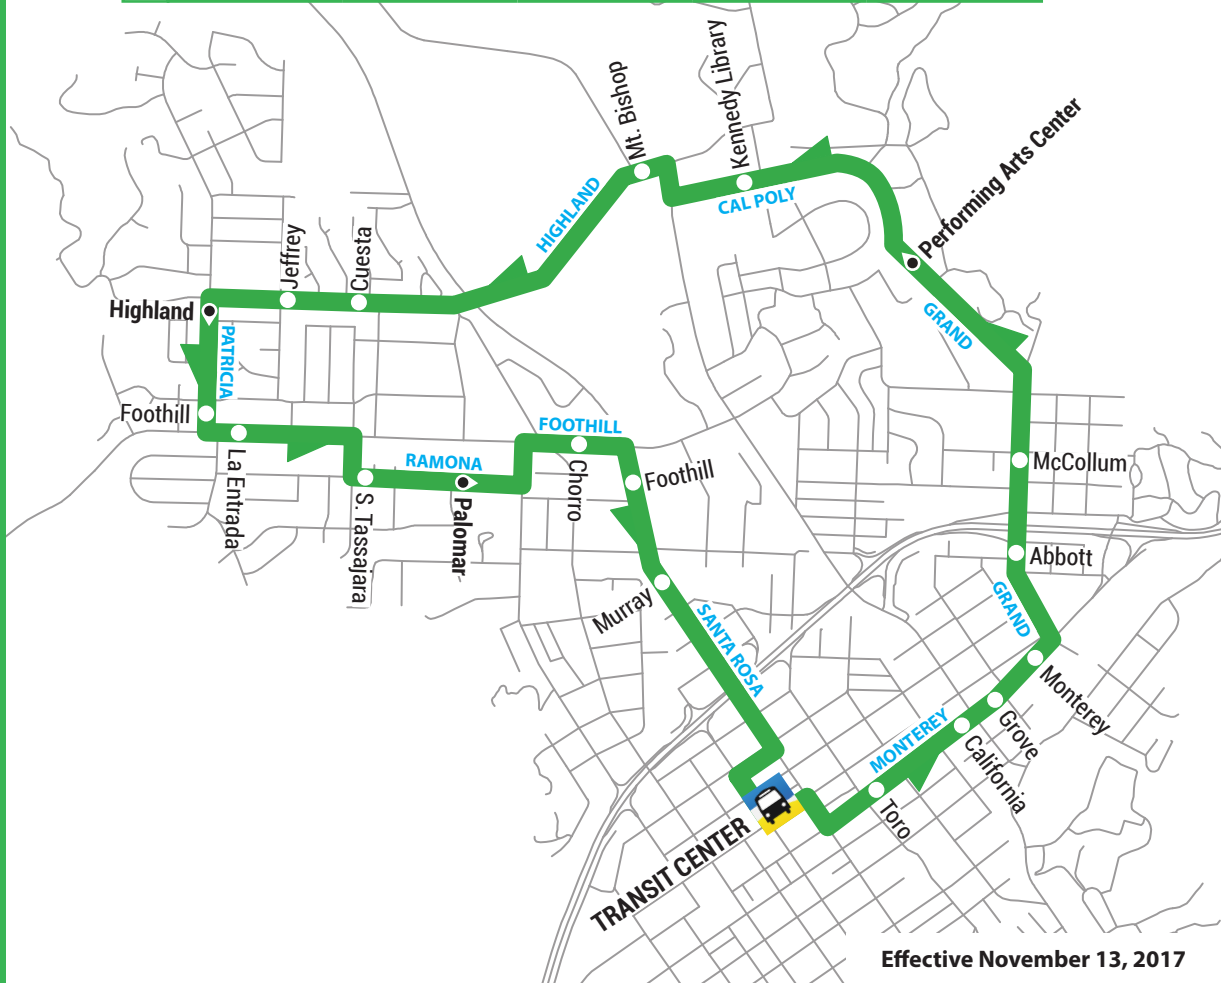

4B

◦ **Transit Center**

- Monterey at Toro
- Monterey at California
- Monterey at Grove
- Grand at Monterey
- Grand at Abbott
- Grand at McCollum

◦ **Performing Arts Center (Cal Poly)**

- Kennedy Library (Cal Poly)
- Highland at Mt. Bishop
- Highland at Cuesta
- Highland at Jeffrey

◦ **Patricia at Highland**

- Patricia at Foothill
- Foothill at La Entrada
- Ramona at S. Tassajara

◦ **Ramona at Palomar**

- Foothill at Chorro
- Santa Rosa at Foothill
- Santa Rosa at Murray (Santa Rosa Park)

◦ **Transit Center**

\$1.50 FARE

	Transit Center	Performing Arts Center	Patricia at Highland	Ramona at Palomar	Transit Center	
Academic & Summer Schedule	6:15 AM	6:21 AM	6:28 AM	6:35 AM	6:45 AM	
	7:00 AM	7:06 AM	7:13 AM	7:20 AM	7:30 AM	
	7:45 AM	7:51 AM	7:58 AM	8:05 AM	8:15 AM	
	8:30 AM	8:36 AM	8:43 AM	8:50 AM	9:00 AM	
	9:15 AM	9:21 AM	9:28 AM	9:35 AM	9:45 AM	
	10:00 AM	10:06 AM	10:13 AM	10:20 AM	10:30 AM	
	10:45 AM	10:51 AM	10:58 AM	11:05 AM	11:15 AM	
	11:30 AM	11:36 AM	11:43 AM	11:50 AM	12:00 PM	
	12:15 PM	12:21 PM	12:28 PM	12:35 PM	12:45 PM	
	1:00 PM	1:06 PM	1:13 PM	1:20 PM	1:30 PM	
	1:45 PM	1:51 PM	2:06 PM	2:13 PM	2:23 PM	
	2:30 PM	2:36 PM	2:43 PM	2:50 PM	3:00 PM	
	3:15 PM	3:21 PM	3:28 PM	3:35 PM	3:45 PM	
	4:00 PM	4:06 PM	4:13 PM	4:20 PM	4:30 PM	
	4:45 PM	4:51 PM	4:58 PM	5:05 PM	5:15 PM	
	5:30 PM	5:36 PM	5:43 PM	5:50 PM	6:00 PM	
	6:15 PM	6:21 PM	6:28 PM	6:35 PM	6:45 PM	
	Academic Schedule	7:00 PM	7:06 PM	7:13 PM	7:20 PM	7:30 PM
		7:45 PM	7:51 PM	7:58 PM	8:05 PM	8:15 PM
		8:30 PM	8:36 PM	8:43 PM	8:50 PM	9:00 PM
9:15 PM		9:21 PM	9:28 PM	9:35 PM	9:45 PM	
10:00 PM		10:06 PM	10:13 PM	10:20 PM	10:25 PM	

See Route 4A for Weekend Service

slotransit.org

Effective November 13, 2017