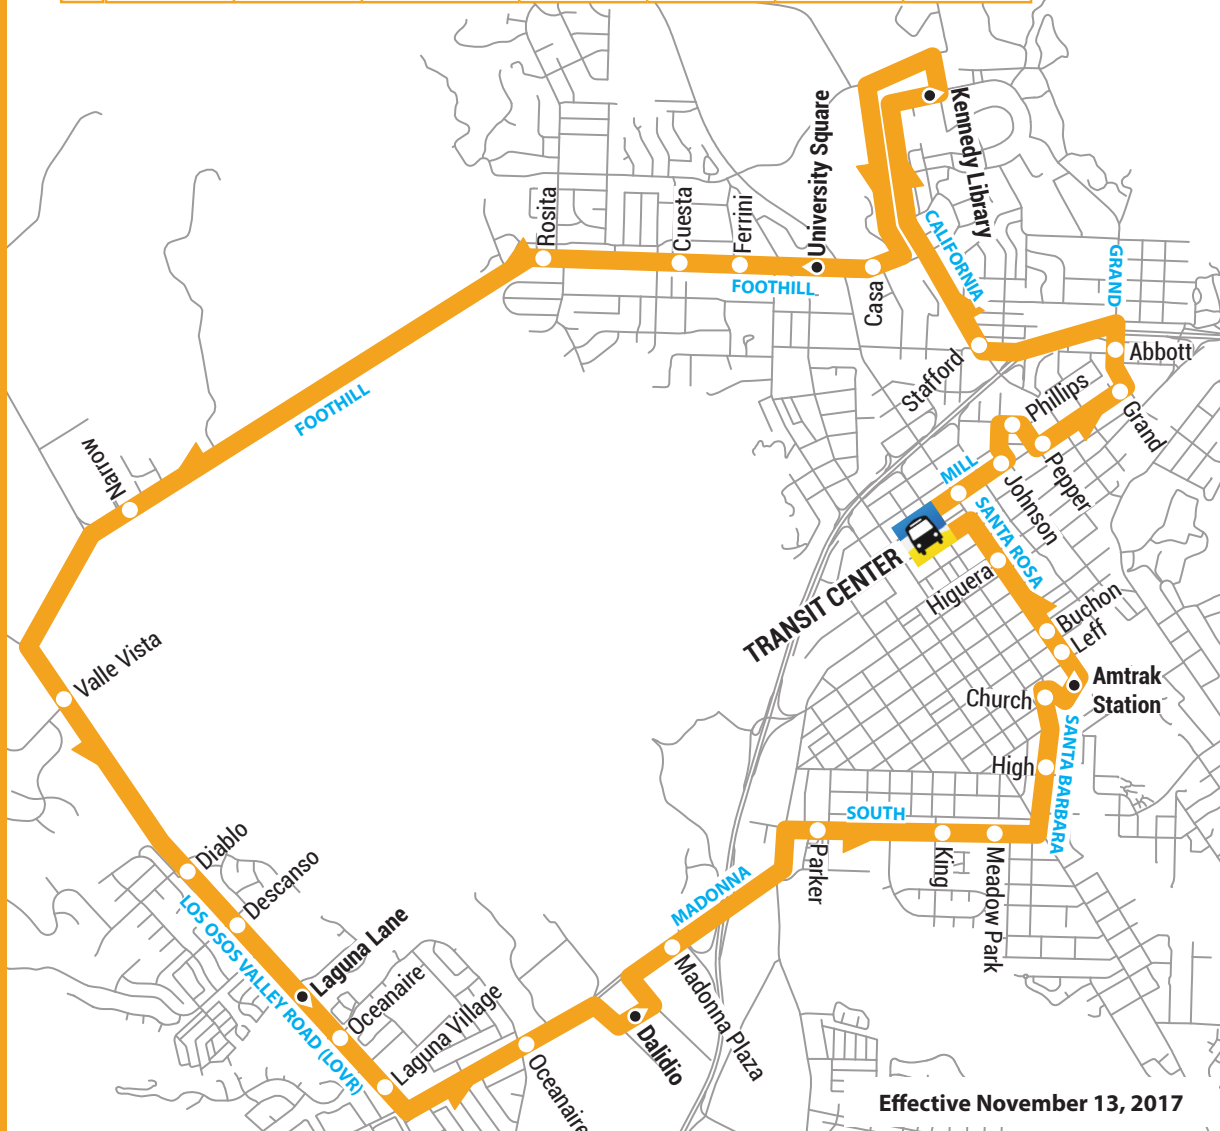

3B

- Transit Center**
 Mill at Santa Rosa
 Mill at Johnson
 Phillips at Pepper
 Mill at Pepper
 Mill at Grand
 Grand at Abbott
 California at Taft
- Kennedy Library (Cal Poly)**
 Foothill at Casa
 (Mustang Village)
- Foothill at University Square**
 Foothill at Ferrini
 Foothill at Cuesta
 Foothill at Rosita
 Foothill at Narrow
 LOVR at Valle Vista
 LOVR at Diablo
 LOVR at Descanso
- LOVR at Laguna Lane (Middle School)**
 LOVR at Oceanaire
 LOVR at Laguna Village
 Madonna at Oceanaire
- Dalidio at Madonna (Promenade)**
 Madonna Road at
 Madonna Plaza
 South at Parker
 South at King
 South at Meadow Park
 Santa Barbara at High
 Santa Barbara at Church
- Amtrak Station**
 Santa Rosa at Leff
 Santa Rosa at Buchon
 Santa Rosa at Higuera
- Transit Center**

See Route 3A for Weekend Service

\$1.50 FARE