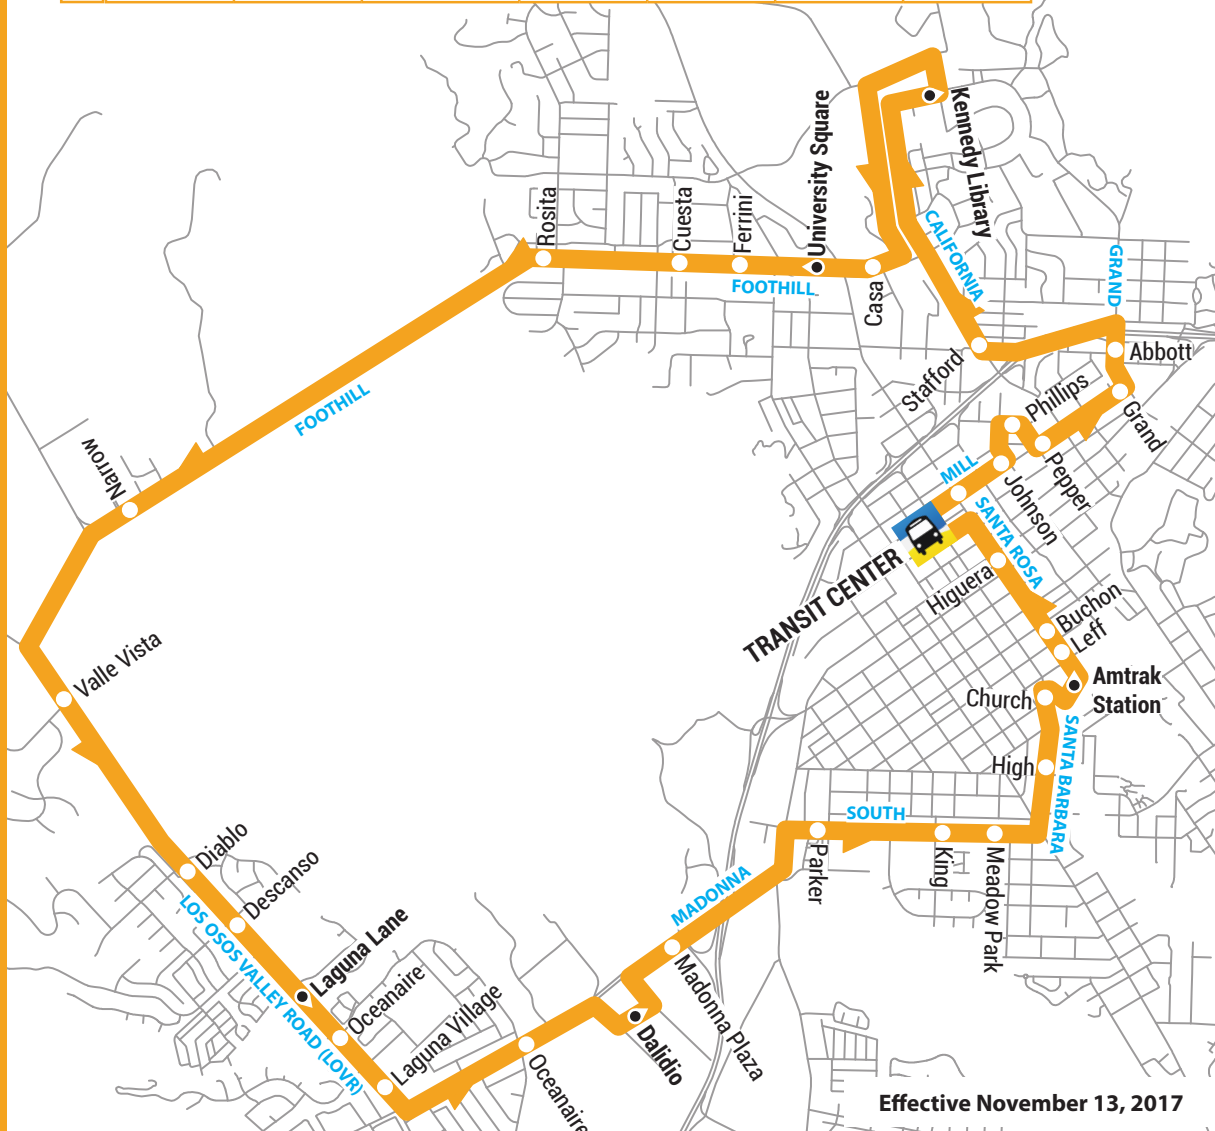

3B

- Transit Center**
 Mill at Santa Rosa
 Mill at Johnson
 Phillips at Pepper
 Mill at Pepper
 Mill at Grand
 Grand at Abbott
 California at Taft
- Kennedy Library (Cal Poly)**
 Foothill at Casa
 (Mustang Village)
- Foothill at University Square**
 Foothill at Ferrini
 Foothill at Cuesta
 Foothill at Rosita
 Foothill at Narrow
 LOVR at Valle Vista
 LOVR at Diablo
 LOVR at Descanso
- LOVR at Laguna Lane (Middle School)**
 LOVR at Oceanaire
 LOVR at Laguna Village
 Madonna at Oceanaire
- Dalidio at Madonna (Promenade)**
 Madonna Road at
 Madonna Plaza
 South at Parker
 South at King
 South at Meadow Park
 Santa Barbara at High
 Santa Barbara at Church
- Amtrak Station**
 Santa Rosa at Leff
 Santa Rosa at Buchon
 Santa Rosa at Higuera
- Transit Center**

See Route 3A for Weekend Service

\$1.50 FARE

slotransit.org

Effective November 13, 2017