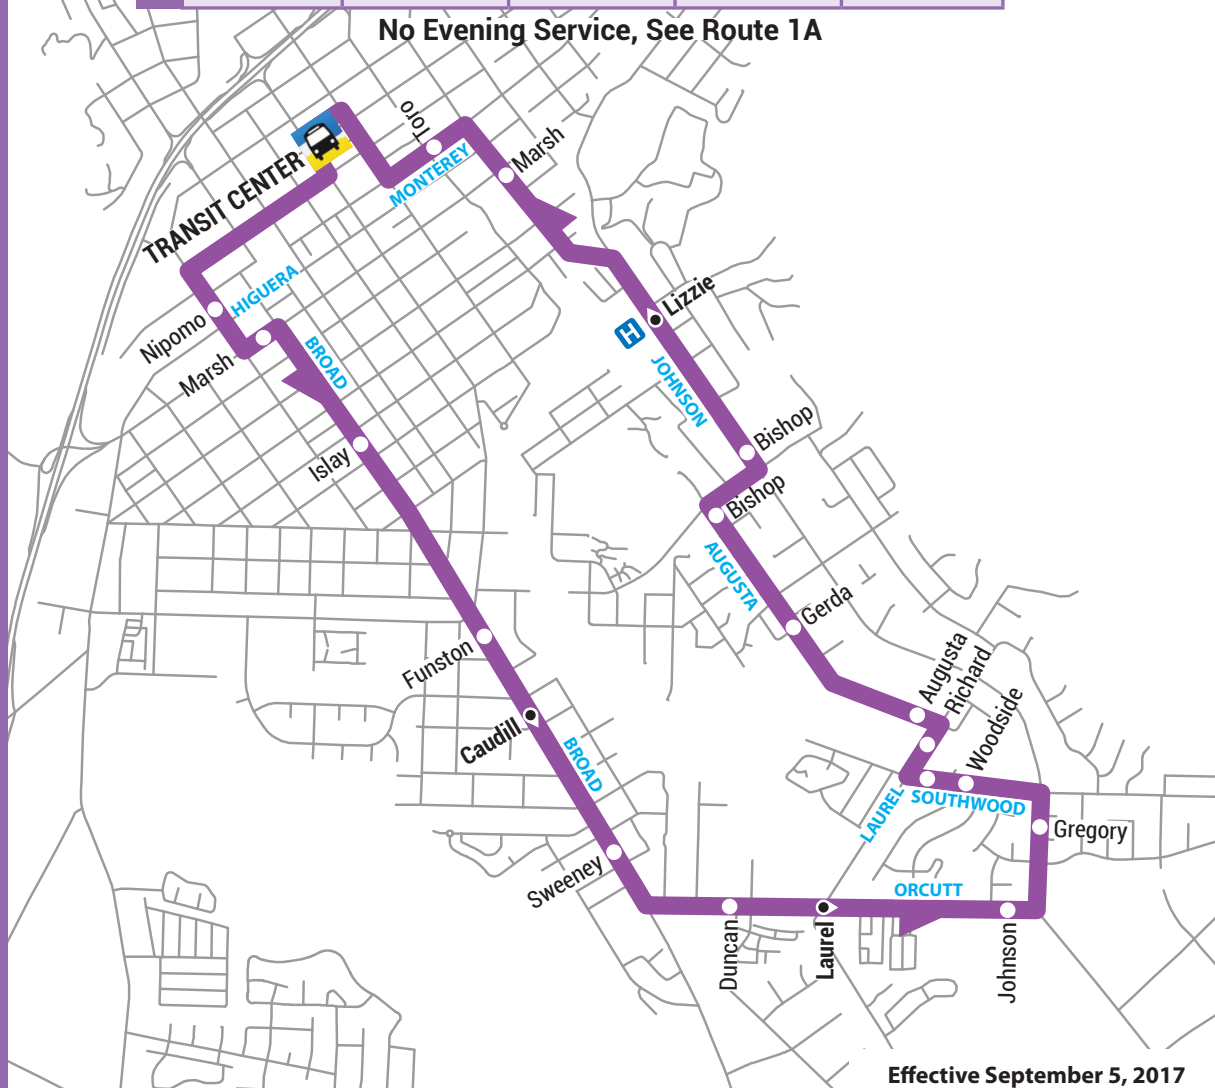

# 1B

- **Transit Center**  
Nipomo at Higuera  
Marsh at Broad  
Broad at Islay  
Broad at Funston
- **Broad at Caudill**  
Broad at Sweeney  
(Brickyard)  
Orcutt at Duncan
- **Orcutt at Laurel**  
Orcutt at Johnson  
Johnson at Gregory  
Southwood at Woodside  
Southwood at Laurel  
Laurel at Richard  
Augusta at Laurel  
Augusta at Gerda  
Augusta at Bishop  
Johnson at Bishop
- **Johnson at Lizzie**  
Johnson at Marsh  
Monterey at Toro
- **Transit Center**

Transit Center	Broad at Caudill	Orcutt at Laurel	Johnson at Lizzie	Transit Center
6:45 AM	6:51 AM	6:56 AM	7:04 AM	7:19 AM
7:30 AM	7:36 AM	7:41 AM	7:49 AM	8:04 AM
8:15 AM	8:21 AM	8:26 AM	8:34 AM	8:49 AM
9:00 AM	9:06 AM	9:11 AM	9:19 AM	9:34 AM
9:45 AM	9:51 AM	9:56 AM	10:04 AM	10:19 AM
10:30 AM	10:36 AM	10:41 AM	10:49 AM	11:04 AM
11:15 AM	11:21 AM	11:26 AM	11:34 AM	11:49 AM
12:00 PM	12:06 PM	12:11 PM	12:19 PM	12:34 PM
12:45 PM	12:51 PM	12:56 PM	1:04 PM	1:19 PM
1:30 PM	1:36 PM	1:41 PM	1:49 PM	2:04 PM
2:15 PM	2:21 PM	2:26 PM	2:34 PM	2:49 PM
3:00 PM	3:06 PM	3:11 PM	3:19 PM	3:34 PM
3:45 PM	3:51 PM	3:56 PM	4:04 PM	4:19 PM
4:30 PM	4:36 PM	4:41 PM	4:49 PM	5:04 PM
5:15 PM	5:21 PM	5:26 PM	5:34 PM	5:49 PM
6:00 PM	6:06 PM	6:11 PM	6:19 PM	6:24 PM

Academic & Summer Schedule

See Route 1A for Weekend Service

No Evening Service, See Route 1A

**\$1.50 FARE**

slotransit.org

Effective September 5, 2017