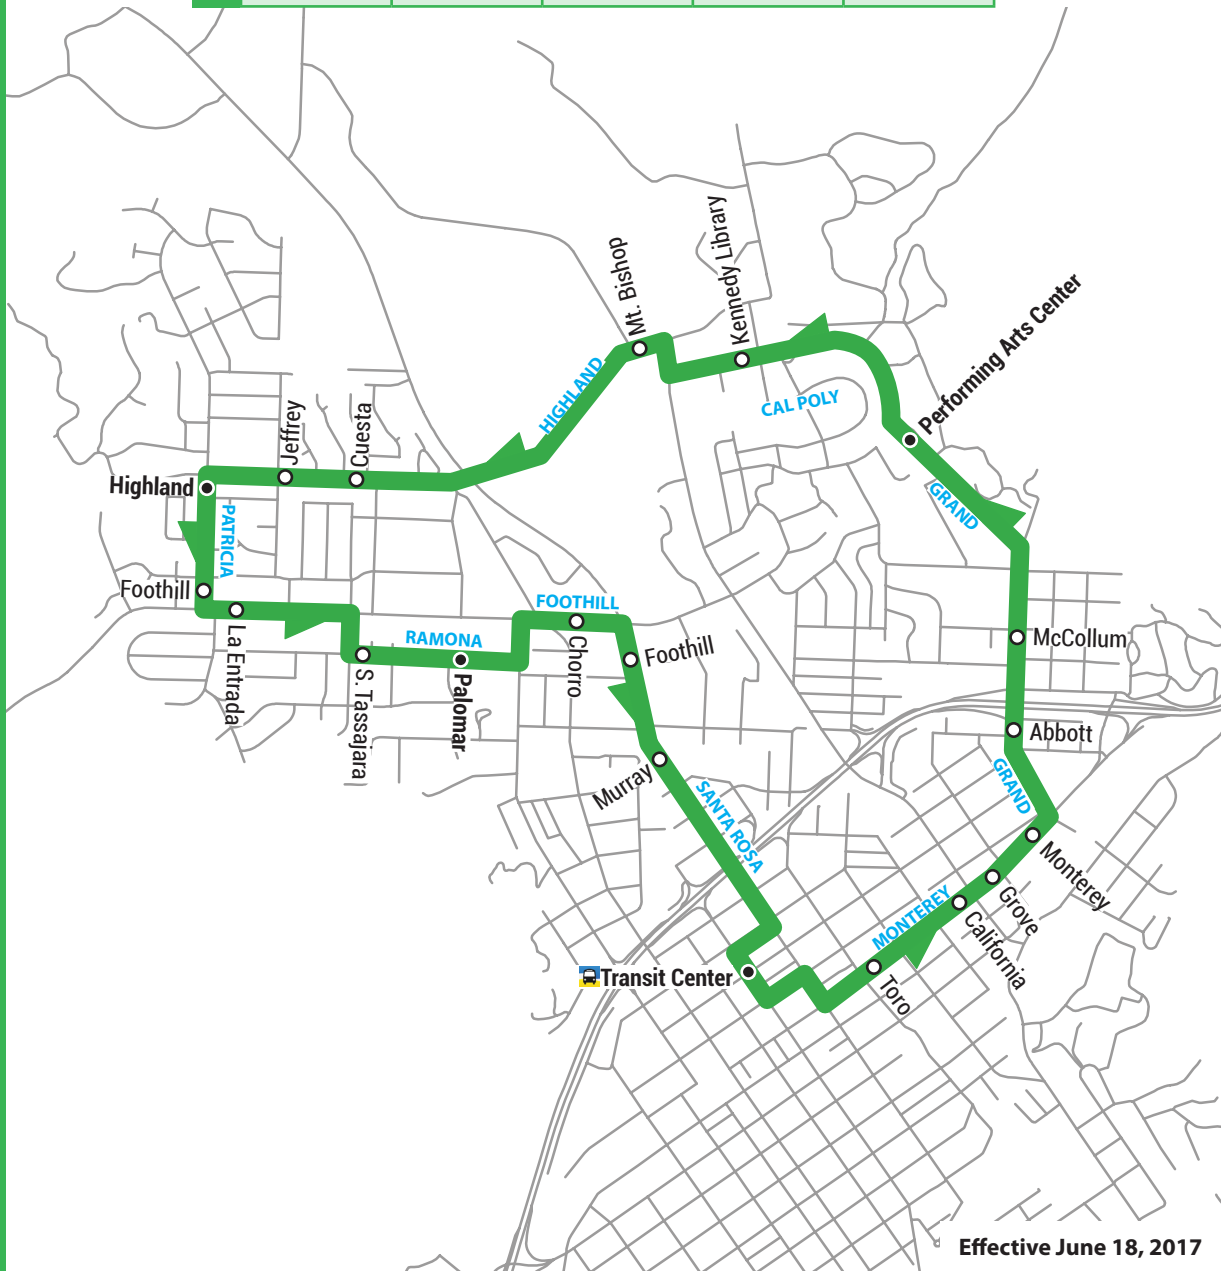

4B

Transit Center

- Monterey at Toro
- Monterey at California
- Monterey at Grove
- Grand at Monterey
- Grand at Abbott
- Grand at McCollum

Performing Arts Center (Cal Poly)

- Kennedy Library
(Cal Poly)
- Highland at Mt. Bishop
- Highland at Cuesta
- Highland at Jeffrey

Patricia at Highland

- Patricia at Foothill
- Foothill at La Entrada
- Ramona at S. Tassajara

Ramona at Palomar

- Foothill at Chorro
- Santa Rosa at Foothill
- Santa Rosa at Murray
(Santa Rosa Park)

Transit Center

\$1.50 FARE

| | Transit Center | Performing Arts Center | Patricia at Highland | Ramona at Palomar | Transit Center |
|---------------------------------------|----------------|------------------------|----------------------|-------------------|----------------|
| Summer & Academic Schedule | 6:15 AM | 6:25 AM | 6:34 AM | 6:39 AM | 6:49 AM |
| | 7:00 AM | 7:10 AM | 7:19 AM | 7:24 AM | 7:34 AM |
| | 7:45 AM | 7:55 AM | 8:04 AM | 8:09 AM | 8:19 AM |
| | 8:30 AM | 8:40 AM | 8:49 AM | 8:54 AM | 9:04 AM |
| | 9:15 AM | 9:25 AM | 9:34 AM | 9:39 AM | 9:49 AM |
| | 10:00 AM | 10:10 AM | 10:19 AM | 10:24 AM | 10:34 AM |
| | 10:45 AM | 10:55 AM | 11:04 AM | 11:09 AM | 11:19 AM |
| | 11:30 AM | 11:40 AM | 11:49 AM | 11:54 AM | 12:04 PM |
| | 12:15 PM | 12:25 PM | 12:34 PM | 12:39 PM | 12:49 PM |
| | 1:00 PM | 1:10 PM | 1:19 PM | 1:24 PM | 1:34 PM |
| | 1:45 PM | 1:55 PM | 2:04 PM | 2:09 PM | 2:19 PM |
| | 2:30 PM | 2:40 PM | 2:49 PM | 2:54 PM | 3:04 PM |
| | 3:15 PM | 3:25 PM | 3:34 PM | 3:39 PM | 3:49 PM |
| | 4:00 PM | 4:10 PM | 4:19 PM | 4:24 PM | 4:34 PM |
| | 4:45 PM | 4:55 PM | 5:04 PM | 5:09 PM | 5:19 PM |
| | 5:30 PM | 5:40 PM | 5:49 PM | 5:54 PM | 6:04 PM |
| 6:15 PM | 6:25 PM | 6:34 PM | 6:39 PM | 6:49 PM | |

See Route 3A for Weekend

slotransit.org

Effective June 18, 2017