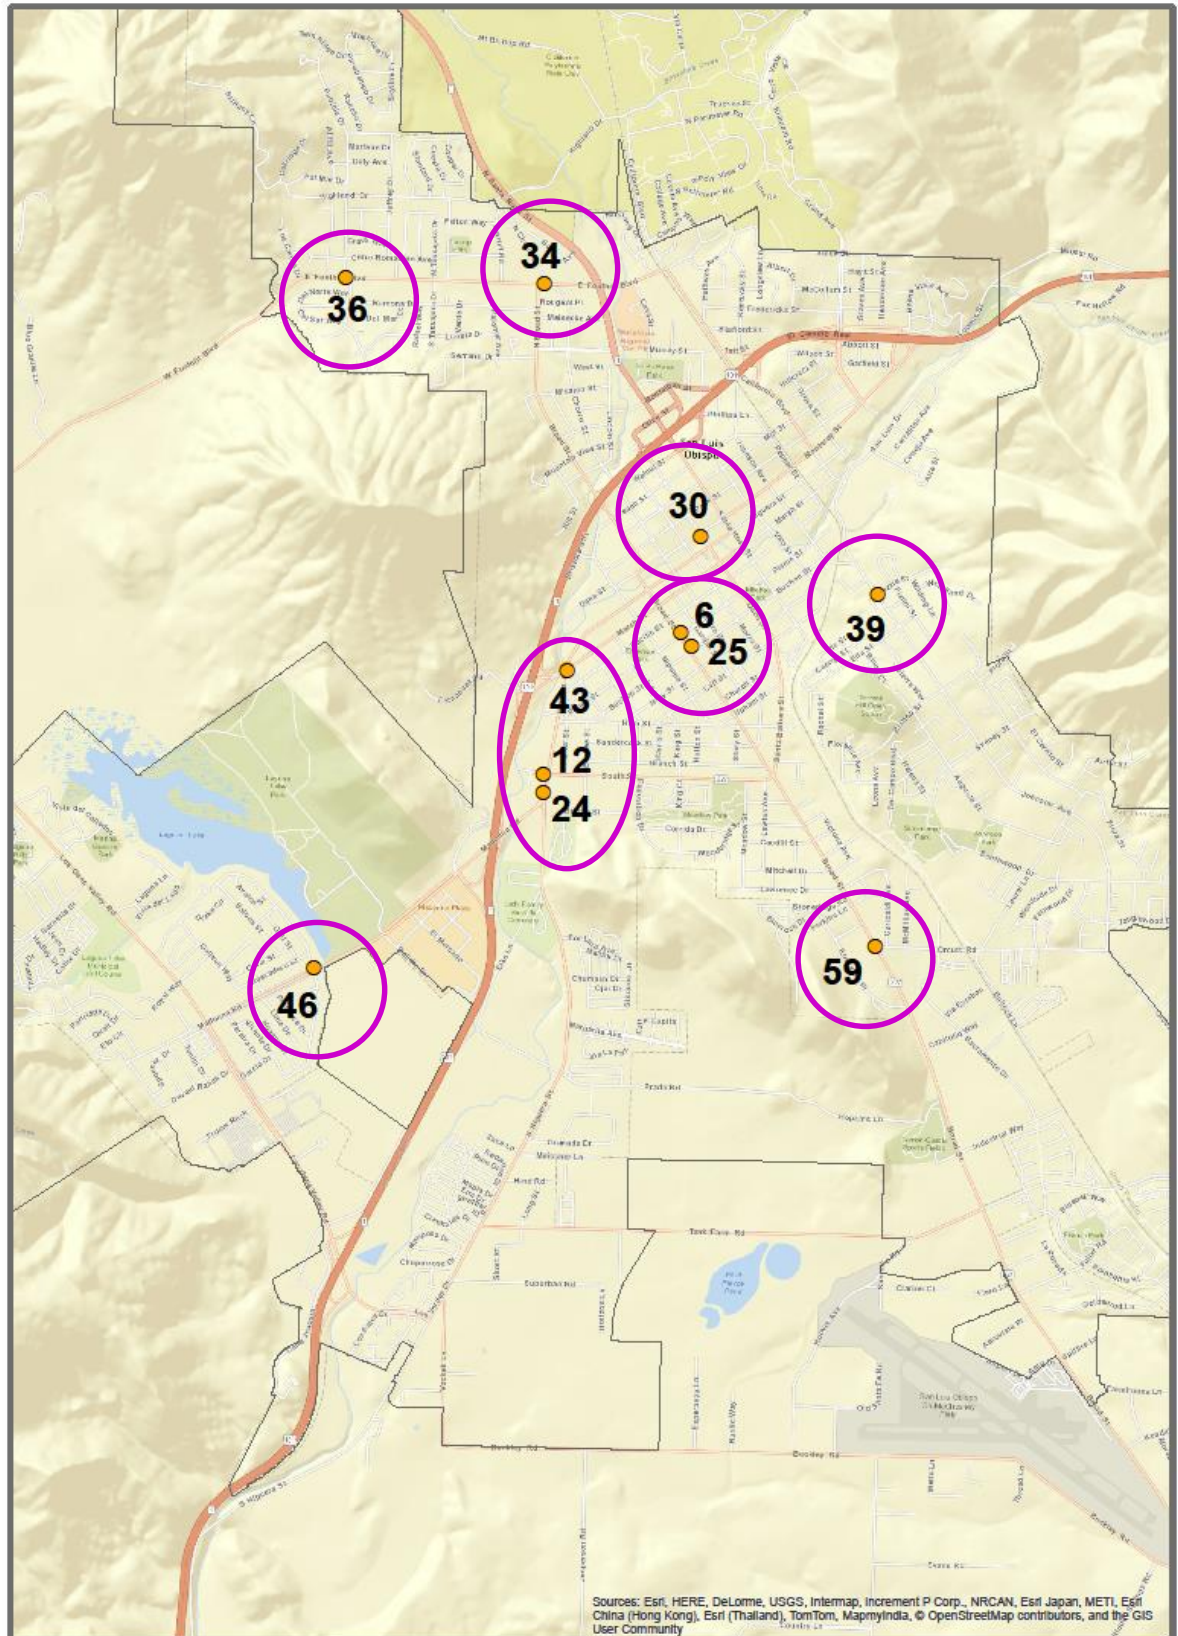

# 2016 Box Art Locations

Aker, Elena  
 #36 Patricia & Foothill  
*SLO Many Cows*

Brown, Bret  
 #34 Foothill/Chorro/Broad  
*Sweet and Low*

Burke, Sara  
 #30 Osos & Monterey  
 Love of Color\*  
 (\*Painting Still TDB -  
 Dependent on New  
 Construction Project)

Hawthorne, Marcie &  
 Frankel, Julie  
 #12 South & S. Higuera  
*REPAIR - Signature Birds of  
 San Luis Obispo County*

Pedersen, Chris  
 #24 S. Higuera &  
 Madonna  
*REPAIR - Pismo*

Dippner, Alister  
 #46 Madonna & Oceanaire  
*Once Upon a Dream*

Kruger, Heidi  
 #59 Broad & Orcutt  
*Robot*

Sources: Esri, HERE, DeLorme, USGS, Intermap, Increment P Corp., NRCAN, Esri Japan, METI, Esri China (Hong Kong), Esri (Thailand), TomTom, MapmyIndia, © OpenStreetMap contributors, and the GIS User Community

**S L O GIS**  
 San Luis Obispo  
 Geographic Information System