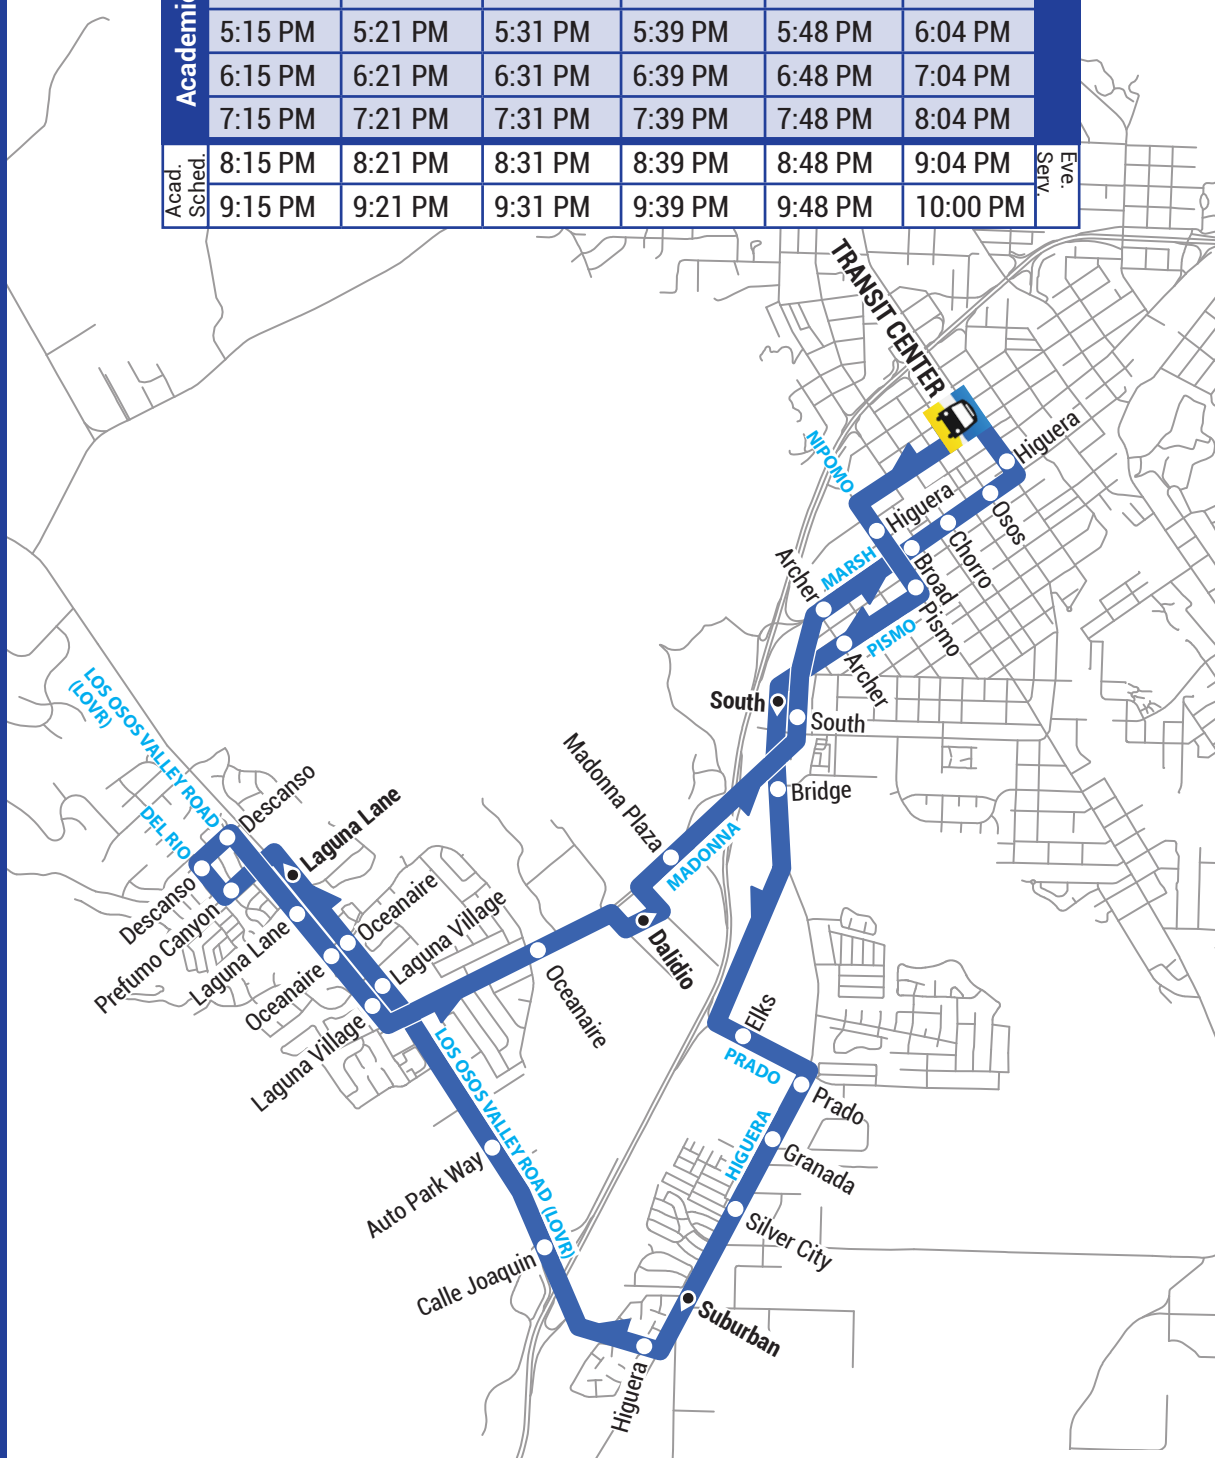

2A

○ **Transit Center**

Nipomo at Higuera
Nipomo at Pismo
Pismo at Archer

○ **Higuera at South**

Higuera at Bridge
Prado at Elks
(Prado Day Center)

Higuera at Prado
(Social Services)

Higuera at Granada

Higuera at Silver City

○ **Higuera at Suburban**

LOVR at Higuera
LOVR at Calle Joaquin
LOVR at Auto Park Way
LOVR at Laguna Village
LOVR at Oceanaire

○ **LOVR at Laguna Lane (Middle School)**

Prefumo Cyn at Del Rio
Del Rio at Descanso
Descanso at LOVR
LOVR at Laguna Lane
LOVR at Oceanaire
LOVR at Laguna Village
Madonna at Oceanaire

○ **Dalidio at Madonna (Promenade)**

Madonna Road at
Madonna Plaza
Higuera at South
Marsh at Archer
Marsh at Broad
Marsh at Chorro
Marsh at Osos
Santa Rosa at Higuera

○ **Transit Center**

	Transit Center	Higuera at South	Higuera at Suburban	LOVR at Laguna Lane	Dalidio at Madonna	Transit Center
Academic & Summer Schedule	6:15 AM	6:21 AM	6:31 AM	6:39 AM	6:48 AM	7:04 AM
	7:15 AM	7:21 AM	7:31 AM	7:39 AM	7:48 AM	8:04 AM
	8:15 AM	8:21 AM	8:31 AM	8:39 AM	8:48 AM	9:04 AM
	9:15 AM	9:21 AM	9:31 AM	9:39 AM	9:48 AM	10:04 AM
	10:15 AM	10:21 AM	10:31 AM	10:39 AM	10:48 AM	11:04 AM
	11:15 AM	11:21 AM	11:31 AM	11:39 AM	11:48 AM	12:04 PM
	12:15 PM	12:21 PM	12:31 PM	12:39 PM	12:48 PM	1:04 PM
	1:15 PM	1:21 PM	1:31 PM	1:39 PM	1:48 PM	2:04 PM
	2:15 PM	2:21 PM	2:31 PM	2:39 PM	2:48 PM	3:04 PM
	3:15 PM	3:21 PM	3:31 PM	3:39 PM	3:48 PM	4:04 PM
	4:15 PM	4:21 PM	4:31 PM	4:39 PM	4:48 PM	5:04 PM
	5:15 PM	5:21 PM	5:31 PM	5:39 PM	5:48 PM	6:04 PM
	6:15 PM	6:21 PM	6:31 PM	6:39 PM	6:48 PM	7:04 PM
7:15 PM	7:21 PM	7:31 PM	7:39 PM	7:48 PM	8:04 PM	
Acad. Sched.	8:15 PM	8:21 PM	8:31 PM	8:39 PM	8:48 PM	9:04 PM
	9:15 PM	9:21 PM	9:31 PM	9:39 PM	9:48 PM	10:00 PM

Weekend Schedule

Even. Serv.

\$1.50 FARE

slotransit.org