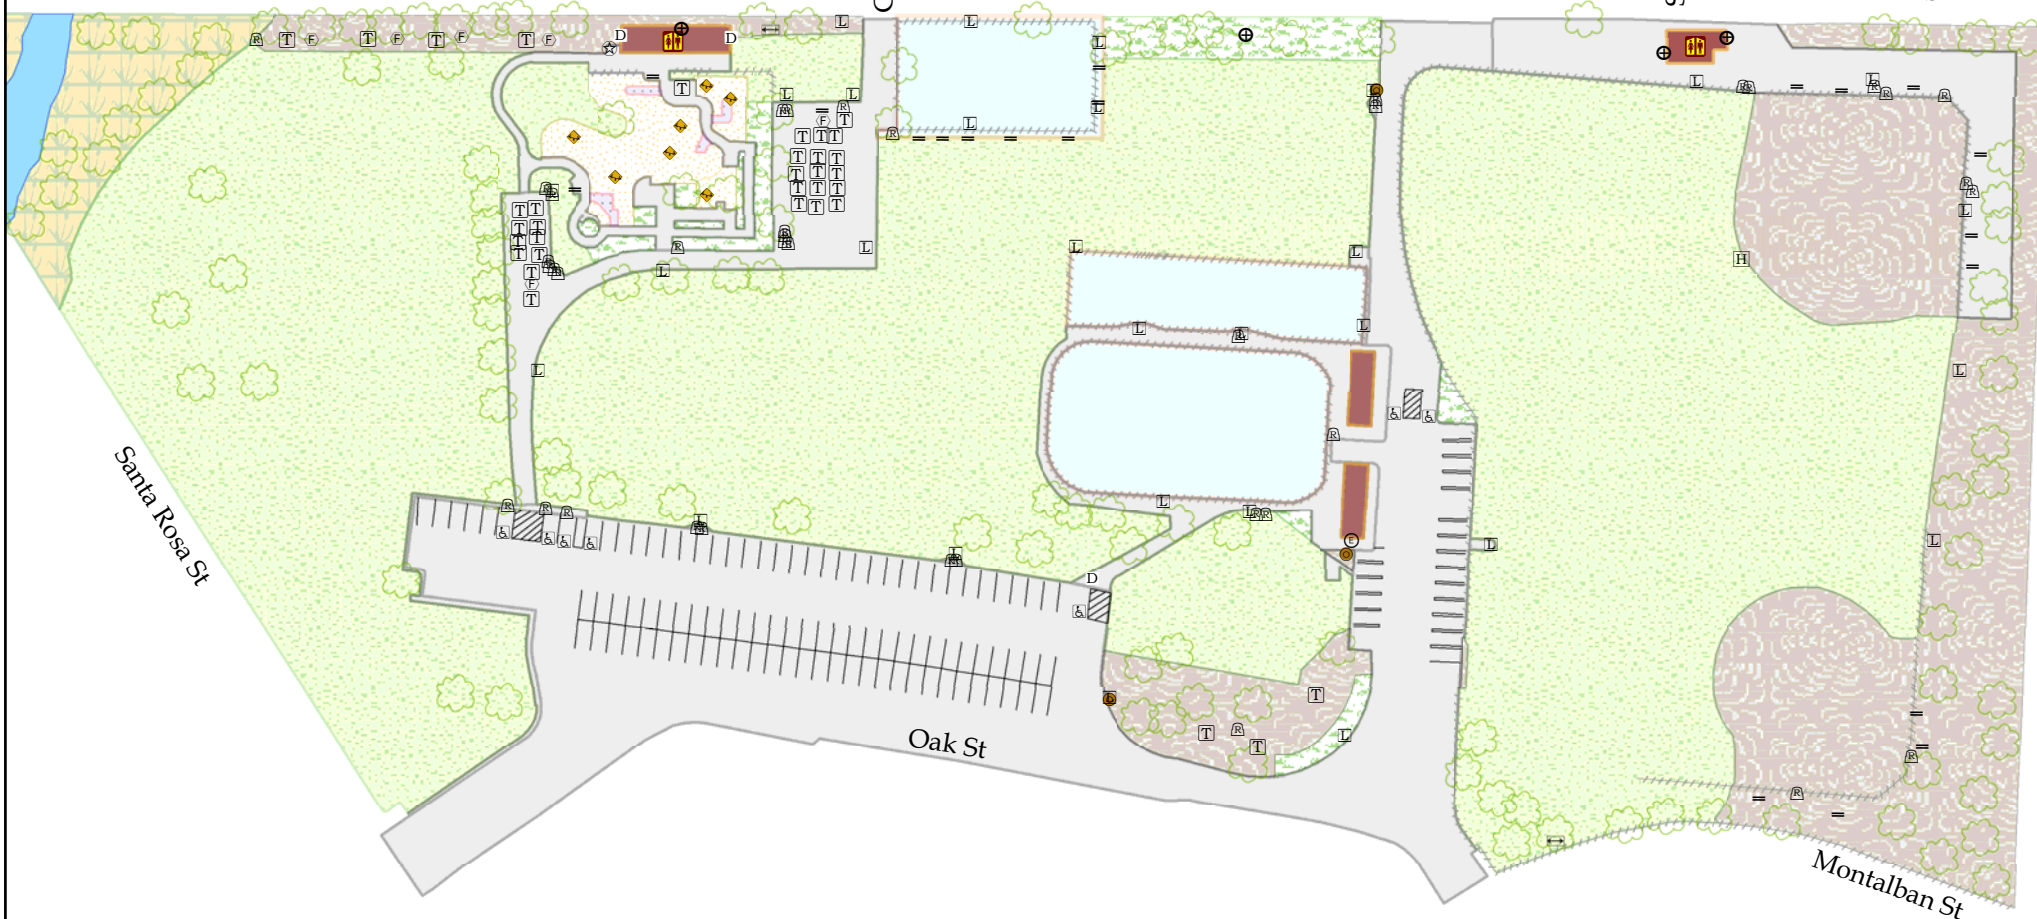

Santa Rosa Park

- | | | | | | |
|-------------------------|--------------------|----------------|-------------------|------------------|---------------------|
| Ⓜ Hose Connection | ⊙ Electrical Meter | Ⓢ Barbeque | 🌳 Trees | ■ Structures | ■ Bare Ground |
| ♿ Handicapped Parking | = Bench | ♻ Trash Can | ↔ Backflow Device | ■ Hardscape Area | ■ Sand Court |
| ⊕ Power Outlet | Ⓛ Lighting | 🍷 Picnic Table | — Parking Spaces | ■ Creek | ■ Shrub Area |
| ▲ Irrigation Controller | ◆ Play Equipment | 🚻 Restroom | ⚡ Fence | ■ Natural Area | ■ Turf Area |
| Ⓛ Drinking Fountain | ⊛ Bicycle Rack | ● Mutt Mitts | | ■ Sports Court | ■ Play Area Surface |