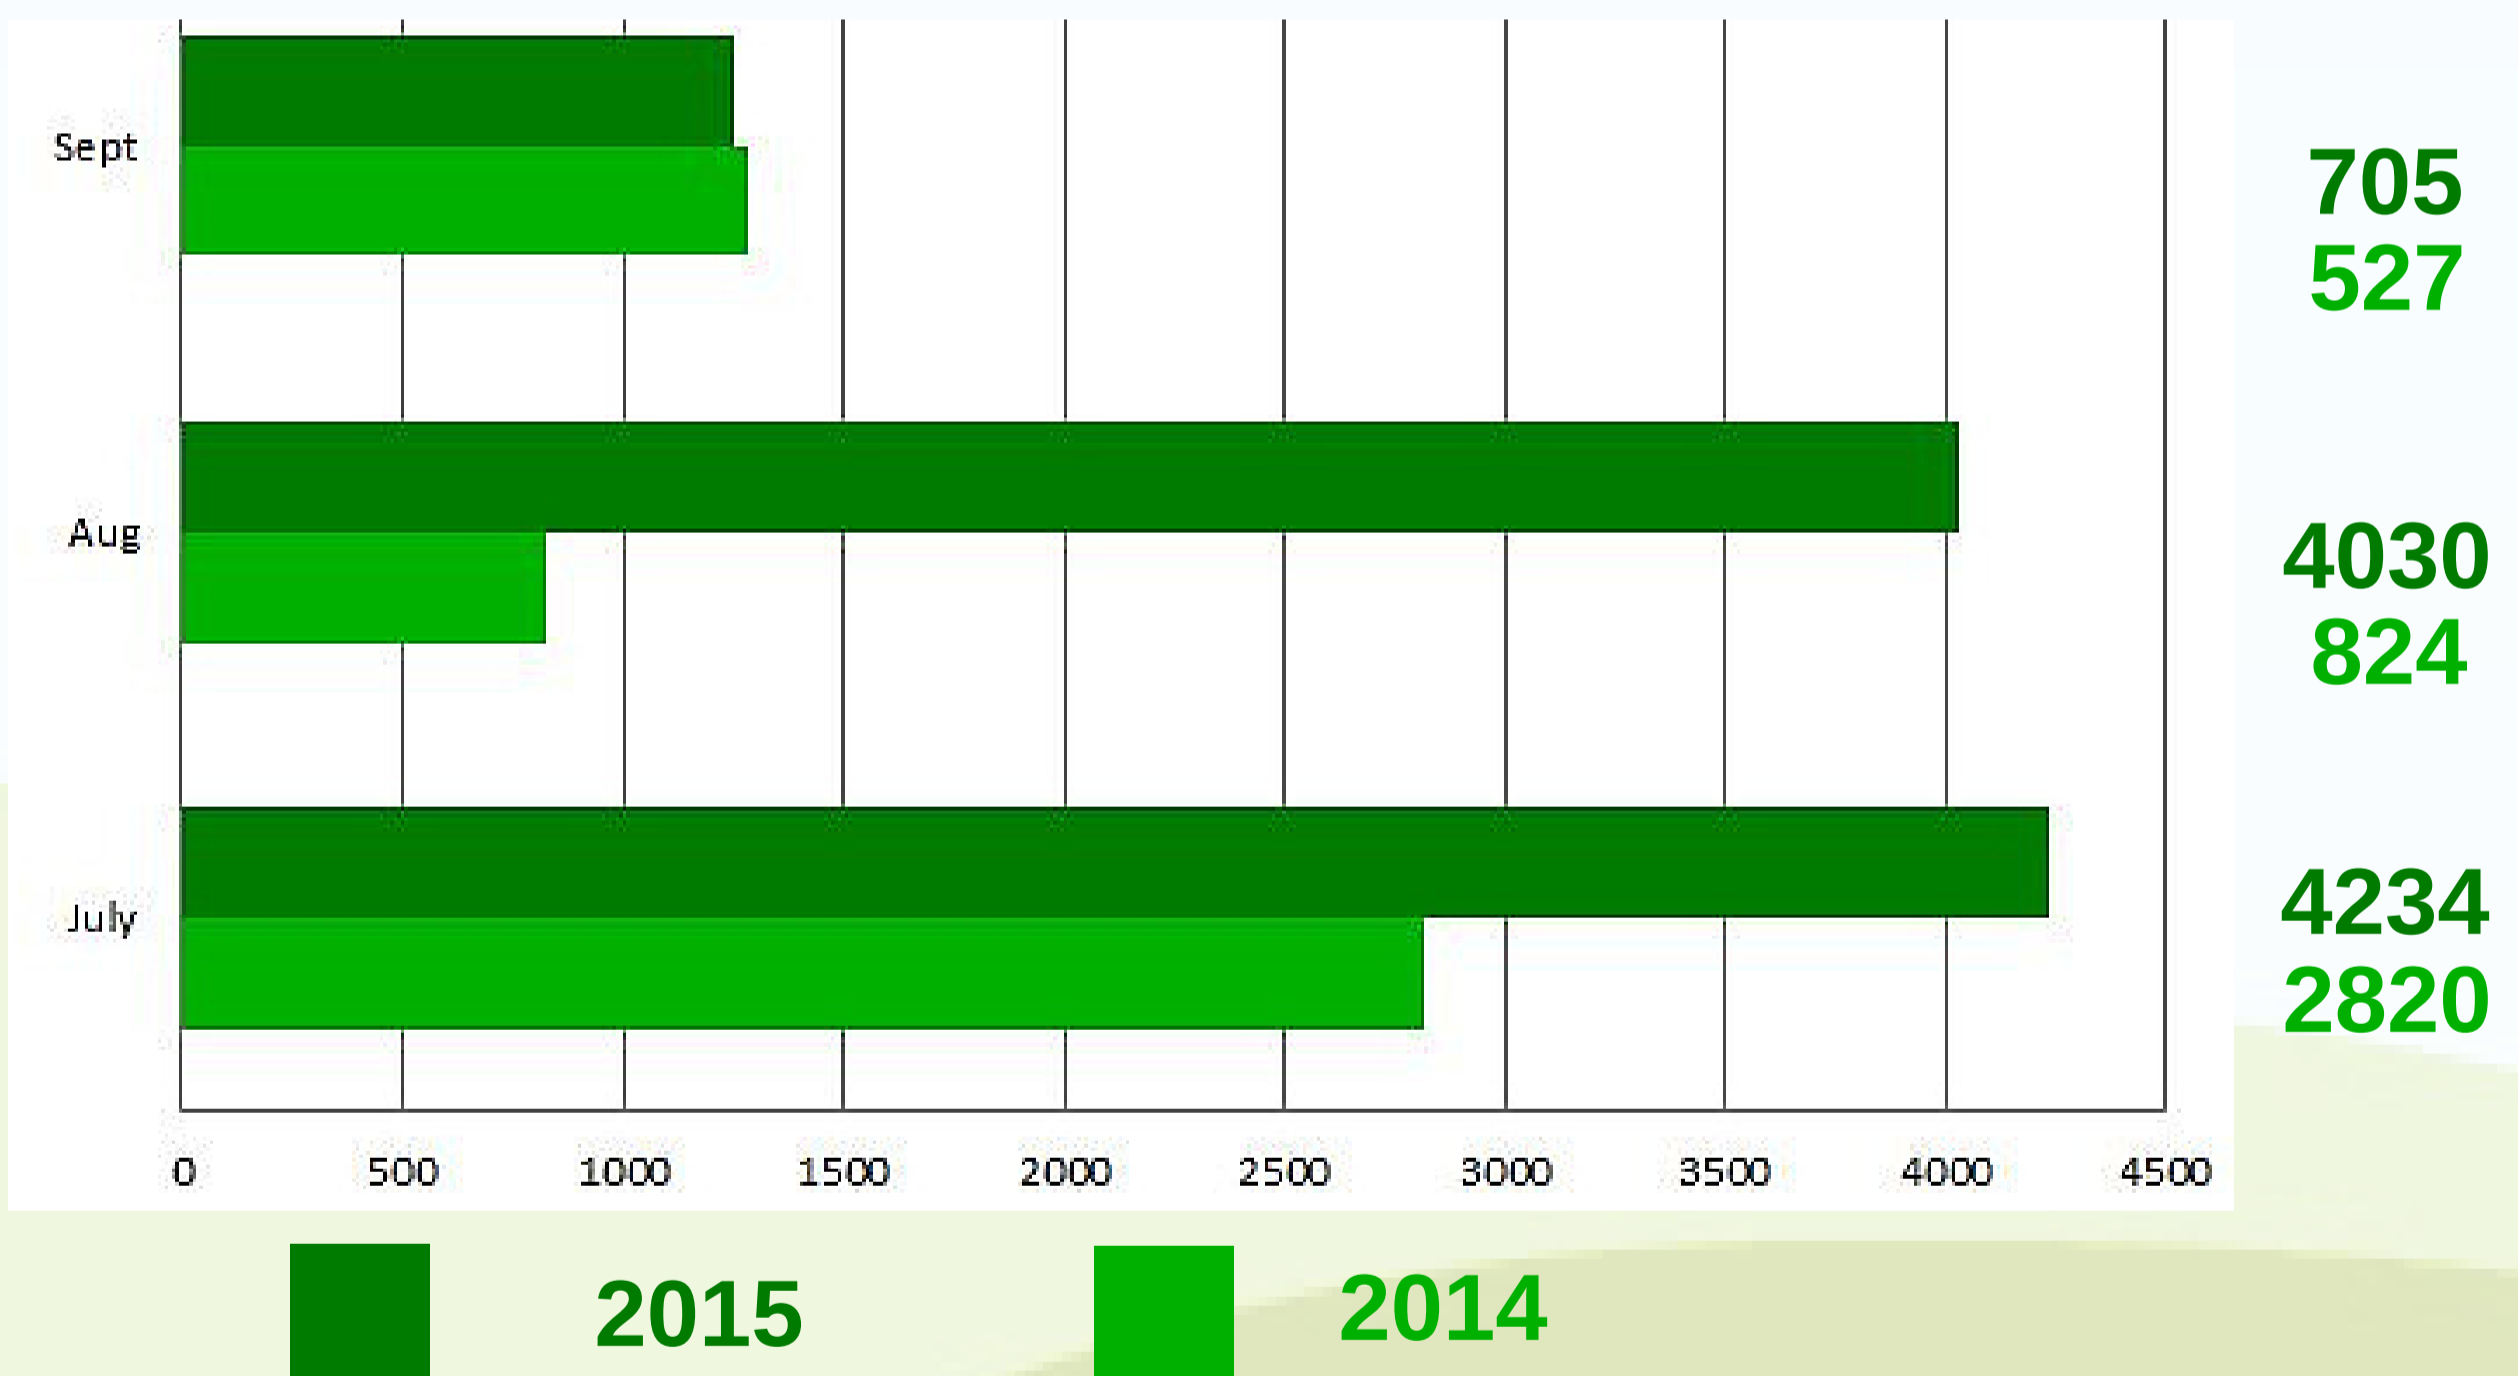

Cal Poly Soar

2015

8,969

TOTAL RIDERS

- + **50.14%** increase in July ridership
- + **389.08%** increase in August ridership
- + **115.14%** increase in TOTAL Soar ridership