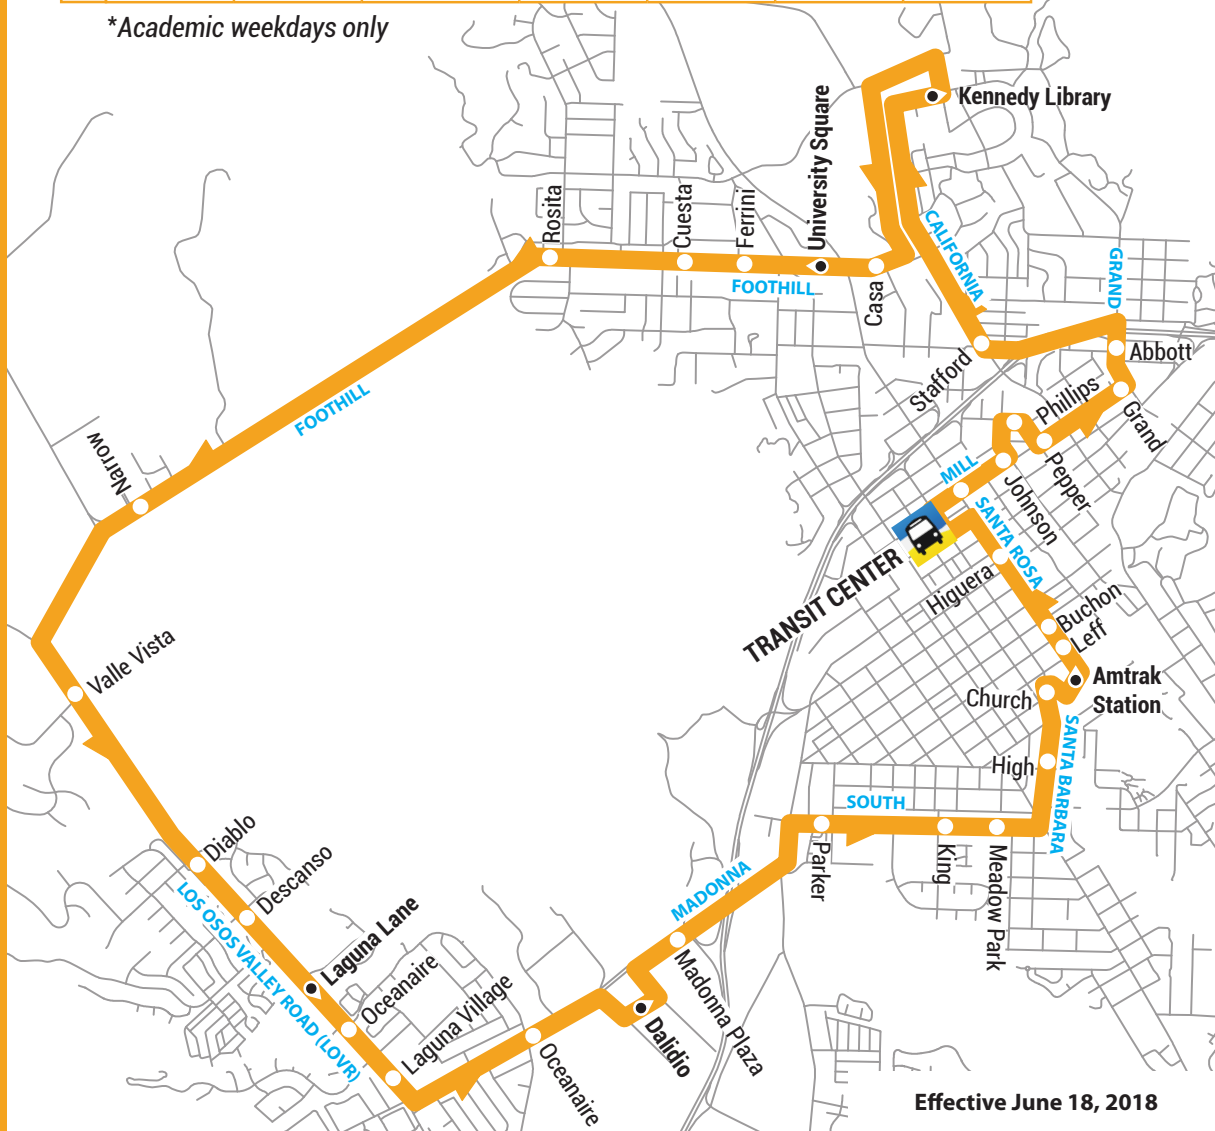

Transit Center	Kennedy Library	Foothill at University Squ.	LOVR at Laguna Lane	Dalidio at Madonna	Amtrak Station	Transit Center
Academic & Summer Schedule	6:45 AM	6:53 AM	6:59 AM	7:10 AM	7:16 AM	7:24 AM	7:40 AM
	7:45 AM	7:53 AM	7:59 AM	8:10 AM	8:16 AM	8:24 AM	8:40 AM
	8:45 AM	8:53 AM	8:59 AM	9:10 AM	9:16 AM	9:24 AM	9:40 AM
	9:45 AM	9:53 AM	9:59 AM	10:10 AM	10:16 AM	10:24 AM	10:40 AM
	10:45 AM	10:53 AM	10:59 AM	11:10 AM	11:16 AM	11:24 AM	11:40 AM
	11:45 AM	11:53 AM	11:59 AM	12:10 PM	12:16 PM	12:24 PM	12:40 PM
	12:45 PM	12:53 PM	12:59 PM	1:10 PM	1:16 PM	1:24 PM	1:40 PM
	1:00 PM*	1:08 PM*	1:14 PM*	1:25 PM*	1:31 PM*	1:39 PM*	1:55 PM*
	1:45 PM	1:53 PM	1:59 PM	2:10 PM	2:16 PM	2:24 PM	2:40 PM
	2:00 PM*	2:08 PM*	2:14 PM*	2:25 PM*	2:31 PM*	2:39 PM*	2:55 PM*
	2:45 PM	2:53 PM	2:59 PM	3:10 PM	3:16 PM	3:24 PM	3:40 PM
	3:00 PM*	3:08 PM*	3:14 PM*	3:25 PM*	3:31 PM*	3:39 PM*	3:55 PM*
	3:45 PM	3:53 PM	3:59 PM	4:10 PM	4:16 PM	4:24 PM	4:40 PM
	4:00 PM*	4:08 PM*	4:14 PM*	4:25 PM*	4:31 PM*	4:39 PM*	4:55 PM*
	4:45 PM	4:53 PM	4:59 PM	5:10 PM	5:16 PM	5:24 PM	5:40 PM
	5:00 PM*	5:08 PM*	5:14 PM*	5:25 PM*	5:31 PM*	5:39 PM*	5:55 PM*
5:45 PM	5:53 PM	5:59 PM	6:10 PM	6:16 PM	6:24 PM	6:40 PM	
Academic Schedule	6:00 PM*	6:08 PM*	6:14 PM*	6:25 PM*	6:31 PM*	6:39 PM*	6:55 PM*
	6:45 PM	6:53 PM	6:59 PM	7:10 PM	7:16 PM	7:24 PM	7:40 PM
	7:45 PM	7:53 PM	7:59 PM	8:10 PM	8:16 PM	8:24 PM	8:40 PM
	8:45 PM	8:53 PM	8:59 PM	9:10 PM	9:16 PM	9:24 PM	9:40 PM
	9:45 PM	9:53 PM	9:59 PM	10:10 PM	10:16 PM	10:24 PM	10:30 PM

See Route 3A for Weekend Service

*Academic weekdays only

$1.50 FARE