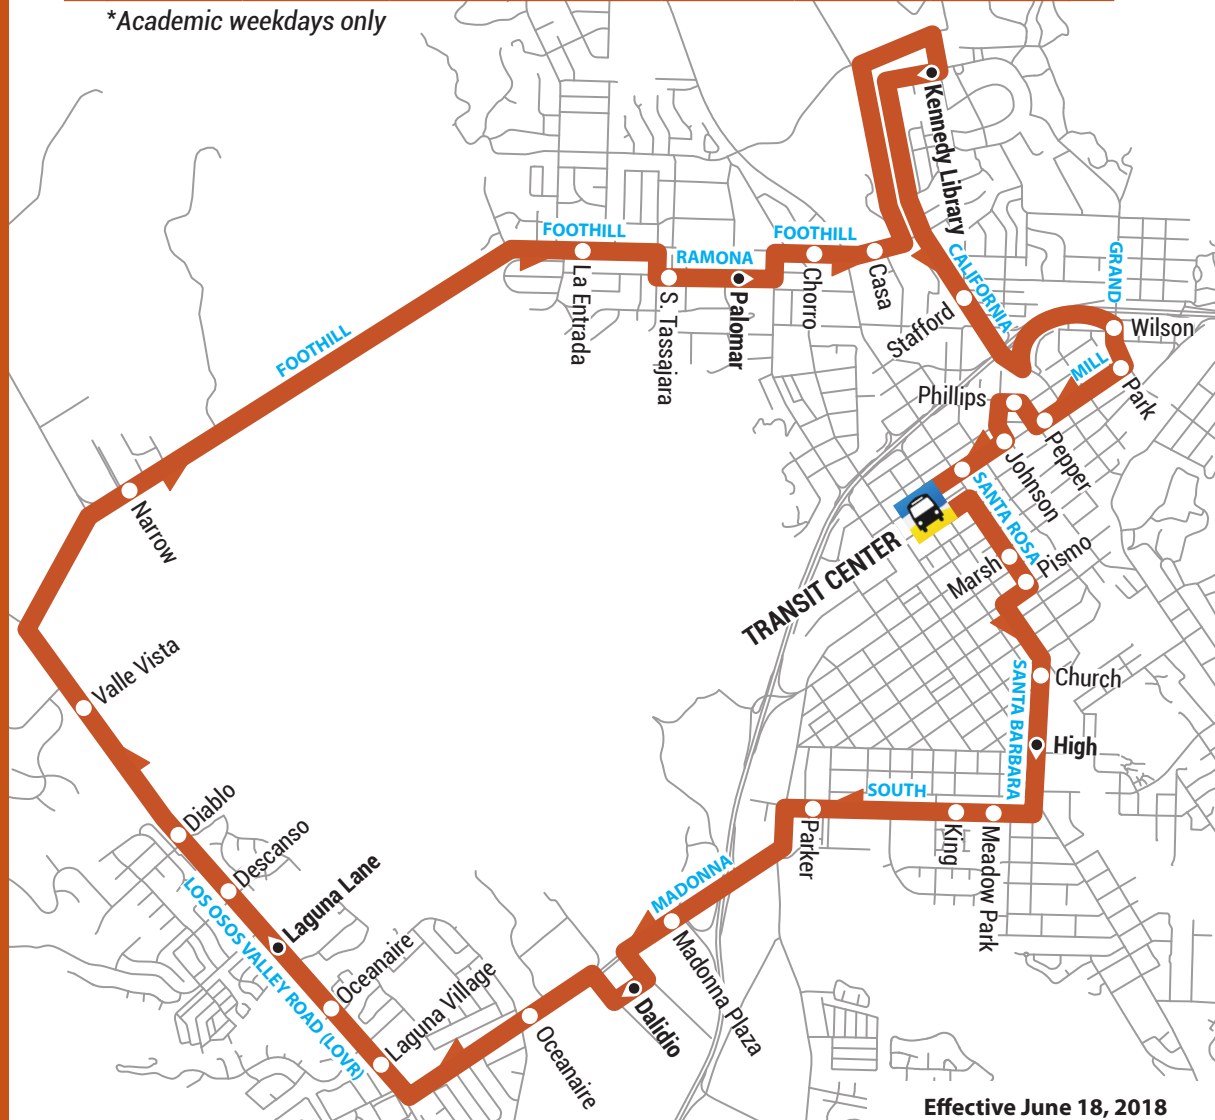

Academic & Summer Schedule

Weekend Schedule

Evening Service

*Academic weekdays only

Effective June 18, 2018