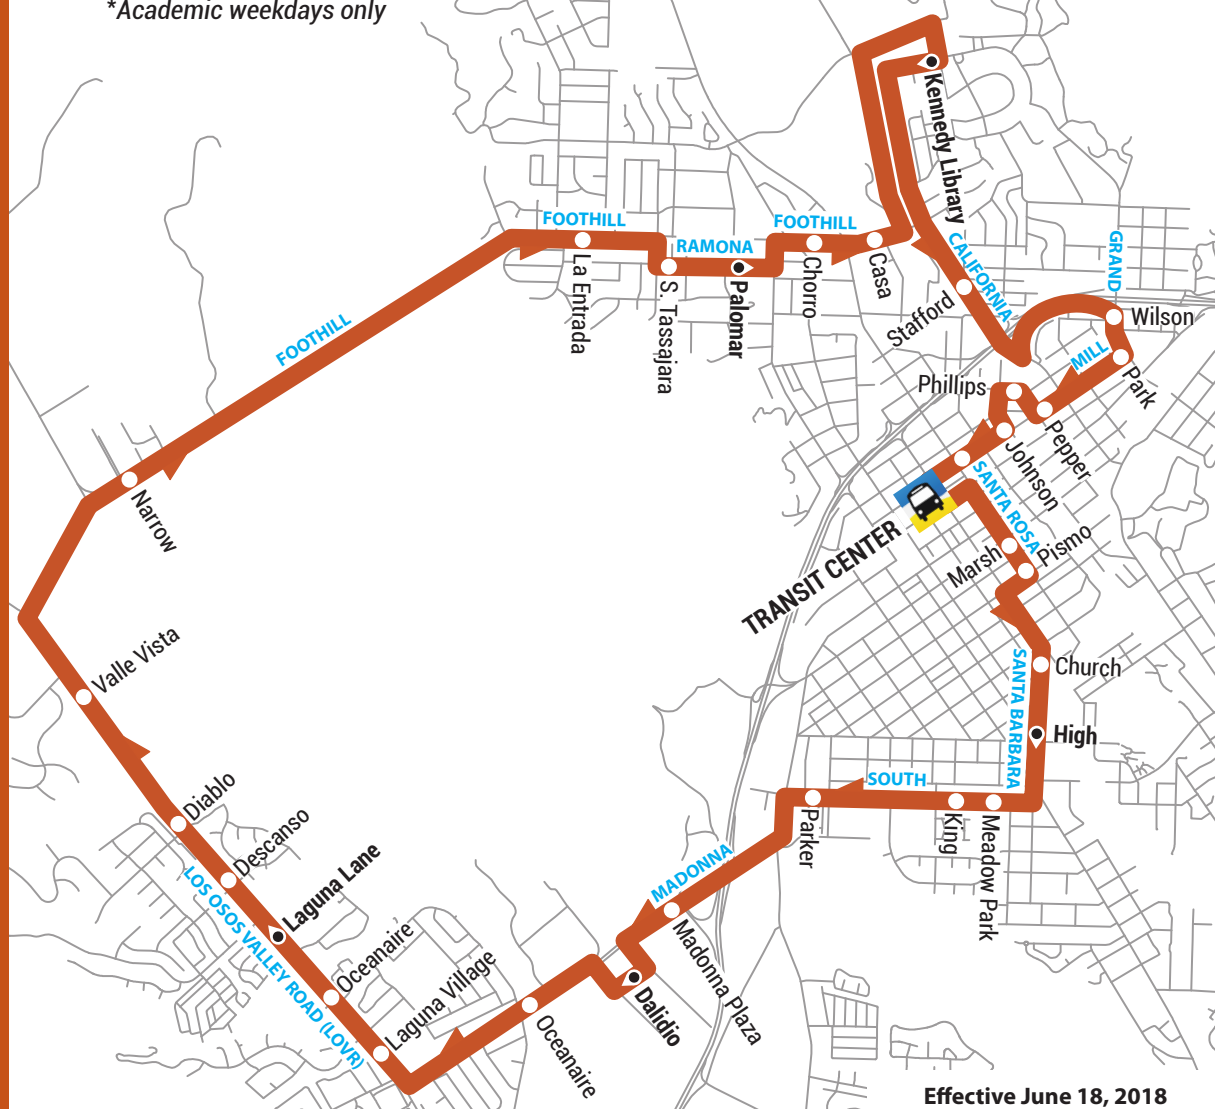

Academic & Summer Schedule

Weekend Schedule

Evening Service

*Academic weekdays only

Effective June 18, 2018