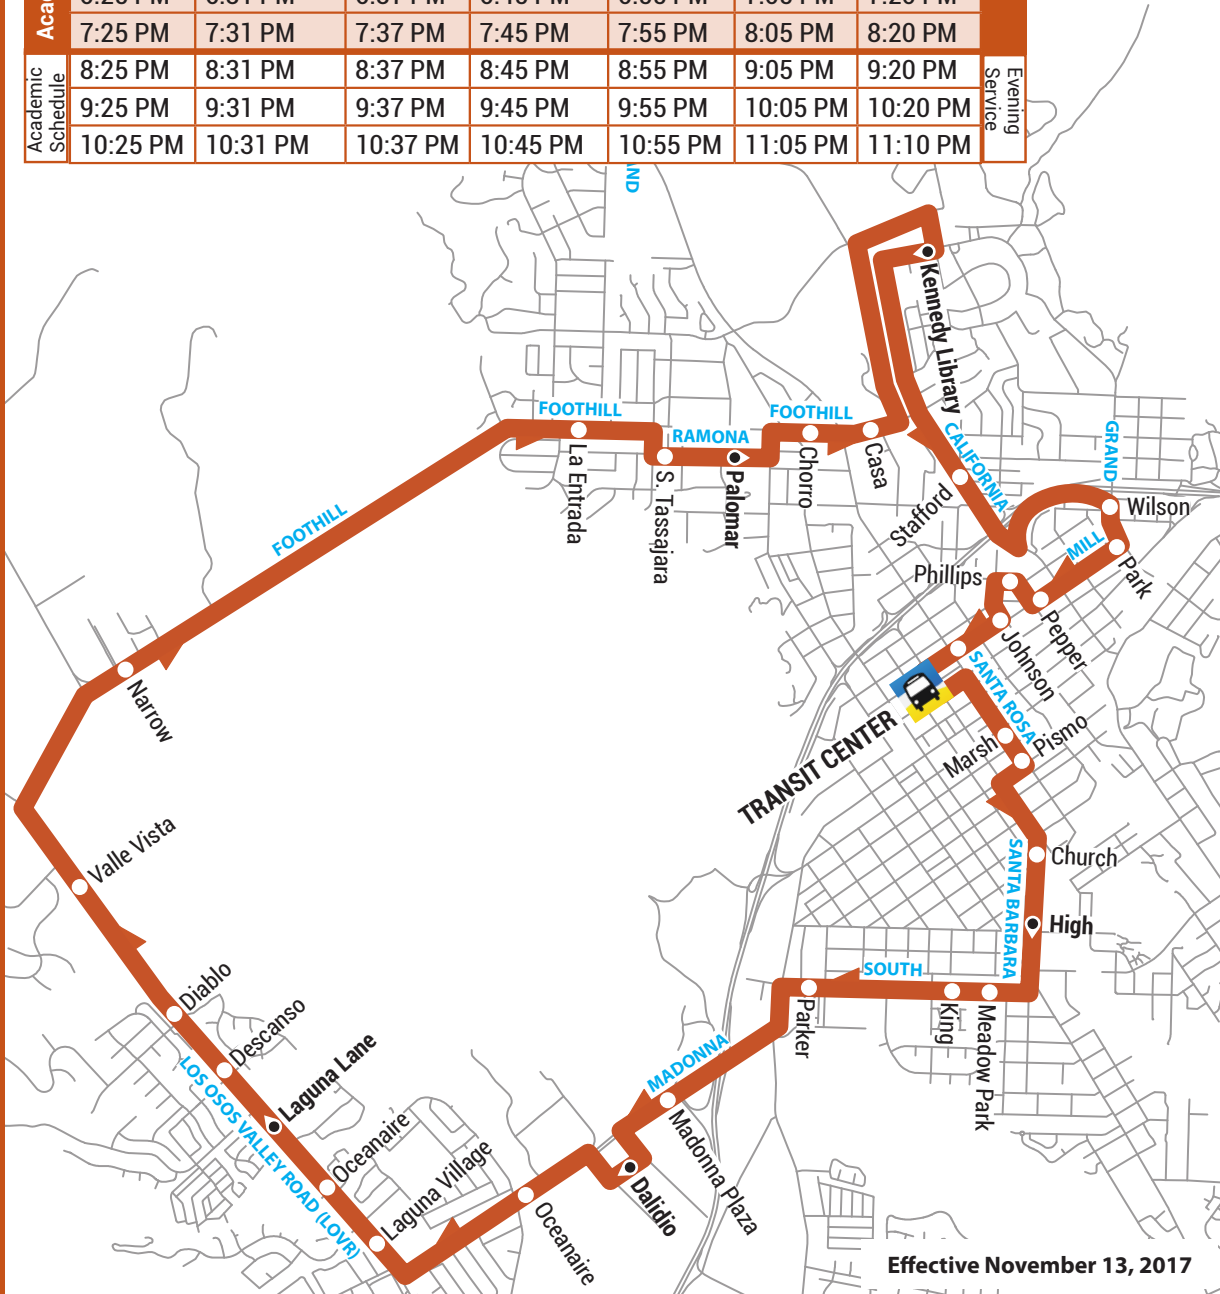

Weekend Schedule

Evening Service

Effective November 13, 2017