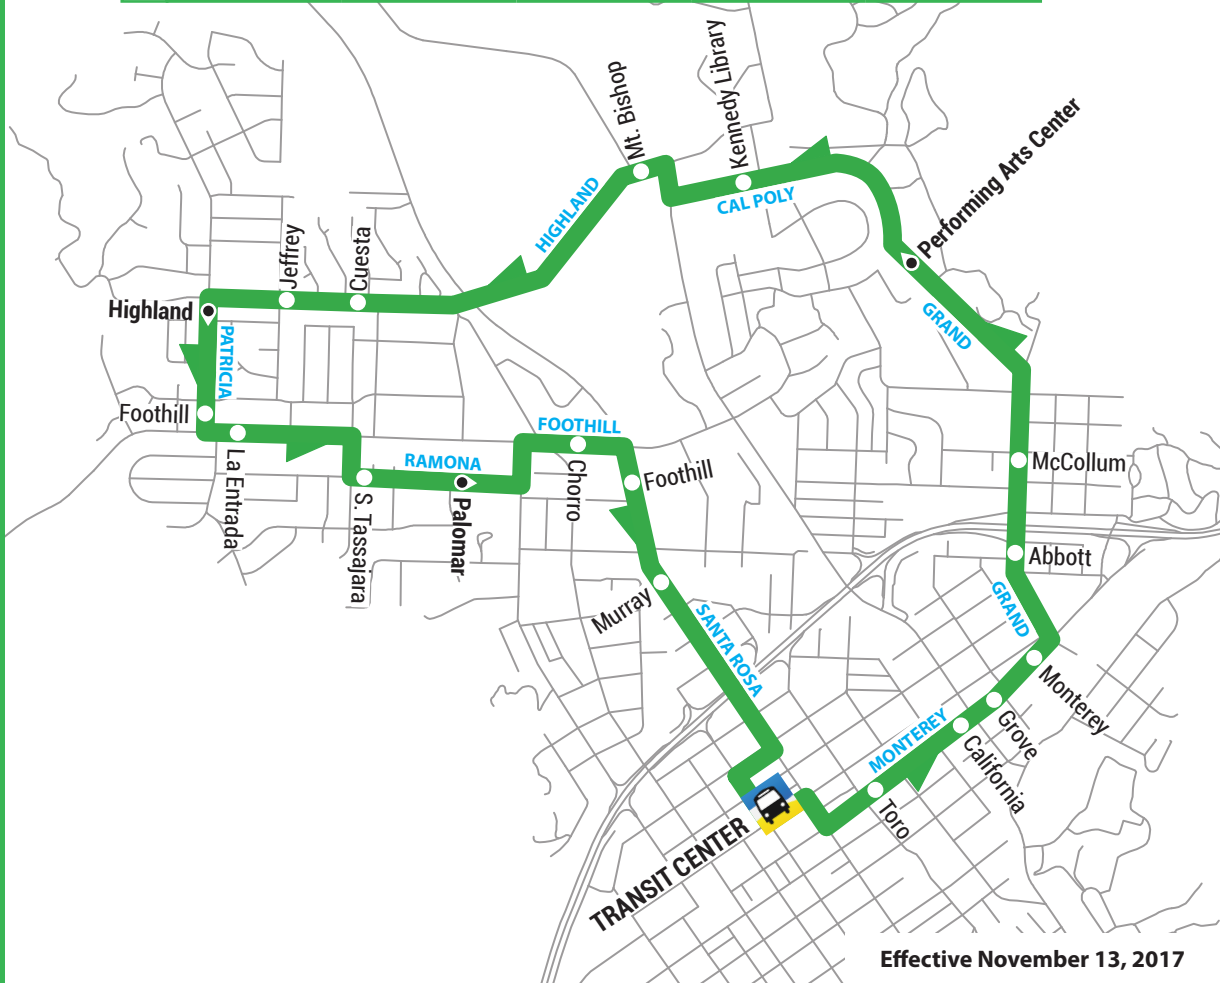

# 4B

◦ **Transit Center**

- Monterey at Toro
- Monterey at California
- Monterey at Grove
- Grand at Monterey
- Grand at Abbott
- Grand at McCollum

◦ **Performing Arts Center (Cal Poly)**

- Kennedy Library (Cal Poly)
- Highland at Mt. Bishop
- Highland at Cuesta
- Highland at Jeffrey

◦ **Patricia at Highland**

- Patricia at Foothill
- Foothill at La Entrada
- Ramona at S. Tassajara

◦ **Ramona at Palomar**

- Foothill at Chorro
- Santa Rosa at Foothill
- Santa Rosa at Murray (Santa Rosa Park)

See Route 4A for Weekend Service

slotransit.org

Effective November 13, 2017