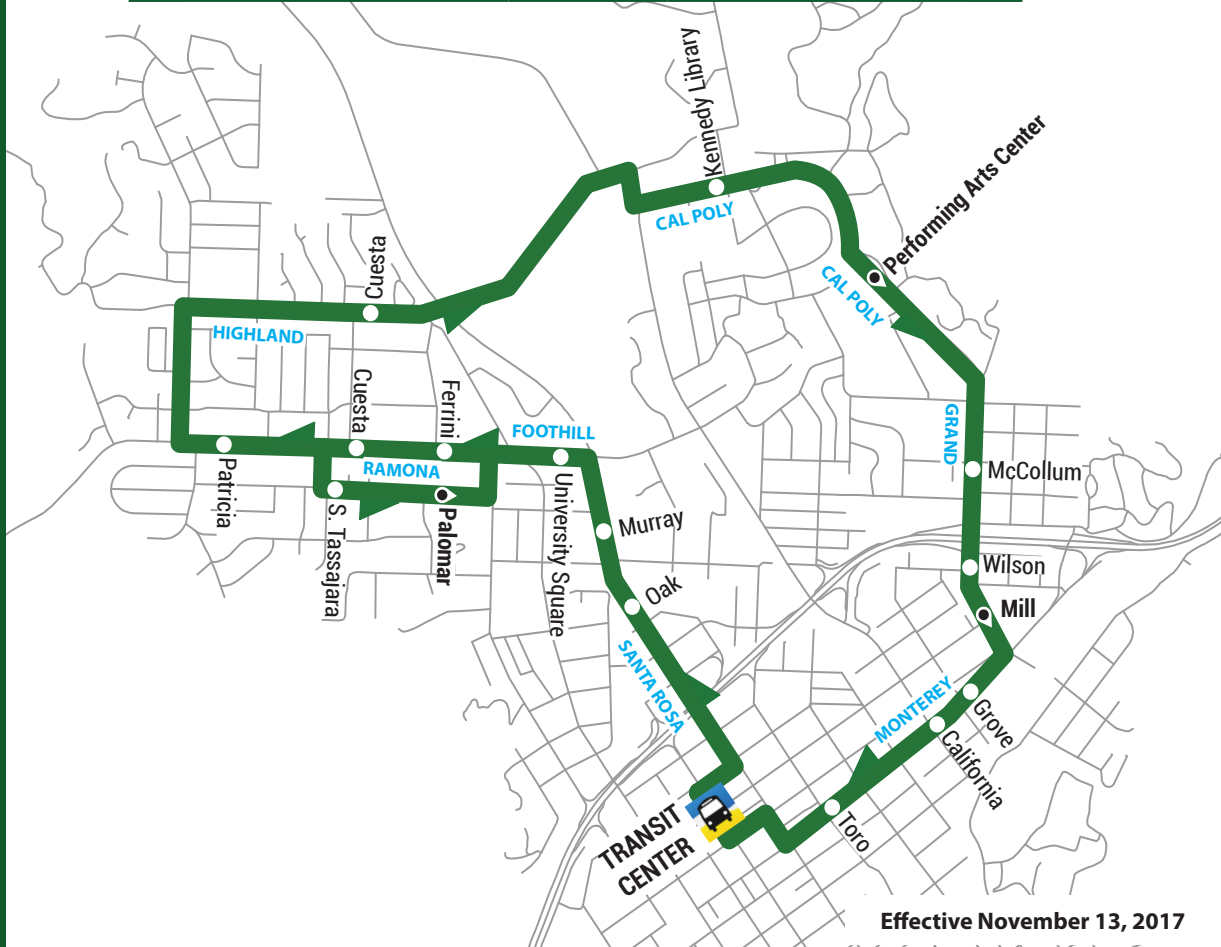

4A

Transit Center

- Santa Rosa at Oak (Santa Rosa Park)
- Santa Rosa at Murray
- Foothill at University Square
- Foothill at Ferrini
- Foothill at Cuesta
- Ramona at S. Tassajara

Ramona at Palomar

- Patricia at Foothill
- Highland at Cuesta
- Kennedy Library (Cal Poly)

Performing Arts Center (Cal Poly)

- Grand at McCollum
- Grand at Wilson

Grand at Mill

- Monterey at Grove
- Monterey at California
- Monterey at Toro

Transit Center

\$1.50 FARE

	Transit Center	Ramona at Palomar	Performing Arts Center	Grand at Mill	Transit Center
Academic & Summer Schedule	6:00 AM	6:07 AM	6:20 AM	6:26 AM	6:36 AM
	6:45 AM	6:52 AM	7:05 AM	7:11 AM	7:21 AM
	7:30 AM	7:37 AM	7:50 AM	7:56 AM	8:06 AM
	8:15 AM	8:22 AM	8:35 AM	8:41 AM	8:51 AM
	9:00 AM	9:07 AM	9:20 AM	9:26 AM	9:36 AM
	9:45 AM	9:52 AM	10:05 AM	10:11 AM	10:21 AM
	10:30 AM	10:37 AM	10:50 AM	10:56 AM	11:06 AM
	11:15 AM	11:22 AM	11:35 AM	11:41 AM	11:51 AM
	12:00 PM	12:07 PM	12:20 PM	12:26 PM	12:36 PM
	12:45 PM	12:52 PM	1:05 PM	1:11 PM	1:21 PM
	1:30 PM	1:37 PM	1:50 PM	1:56 PM	2:06 PM
	2:15 PM	2:22 PM	2:35 PM	2:41 PM	2:51 PM
	3:00 PM	3:07 PM	3:20 PM	3:26 PM	3:36 PM
	3:45 PM	3:52 PM	4:05 PM	4:11 PM	4:21 PM
	4:30 PM	4:37 PM	4:50 PM	4:56 PM	5:06 PM
	5:15 PM	5:22 PM	5:35 PM	5:41 PM	5:51 PM
6:00 PM	6:07 PM	6:20 PM	6:26 PM	6:36 PM	
6:45 PM	6:52 PM	7:05 PM	7:11 PM	7:21 PM	
7:30 PM	7:37 PM	7:50 PM	7:56 PM	8:06 PM	
Academic Schedule	8:15 PM	8:22 PM	8:35 PM	8:41 PM	8:51 PM
	9:00 PM	9:07 PM	9:20 PM	9:26 PM	9:36 PM
	9:45 PM	9:52 PM	10:05 PM	10:11 PM	10:21 PM
	10:30 PM	10:37 PM	10:50 PM	10:56 PM	11:00 PM
Evening Service	8:15 PM	8:22 PM	8:35 PM	8:41 PM	8:51 PM
	9:00 PM	9:07 PM	9:20 PM	9:26 PM	9:36 PM
	9:45 PM	9:52 PM	10:05 PM	10:11 PM	10:21 PM
	10:30 PM	10:37 PM	10:50 PM	10:56 PM	11:00 PM