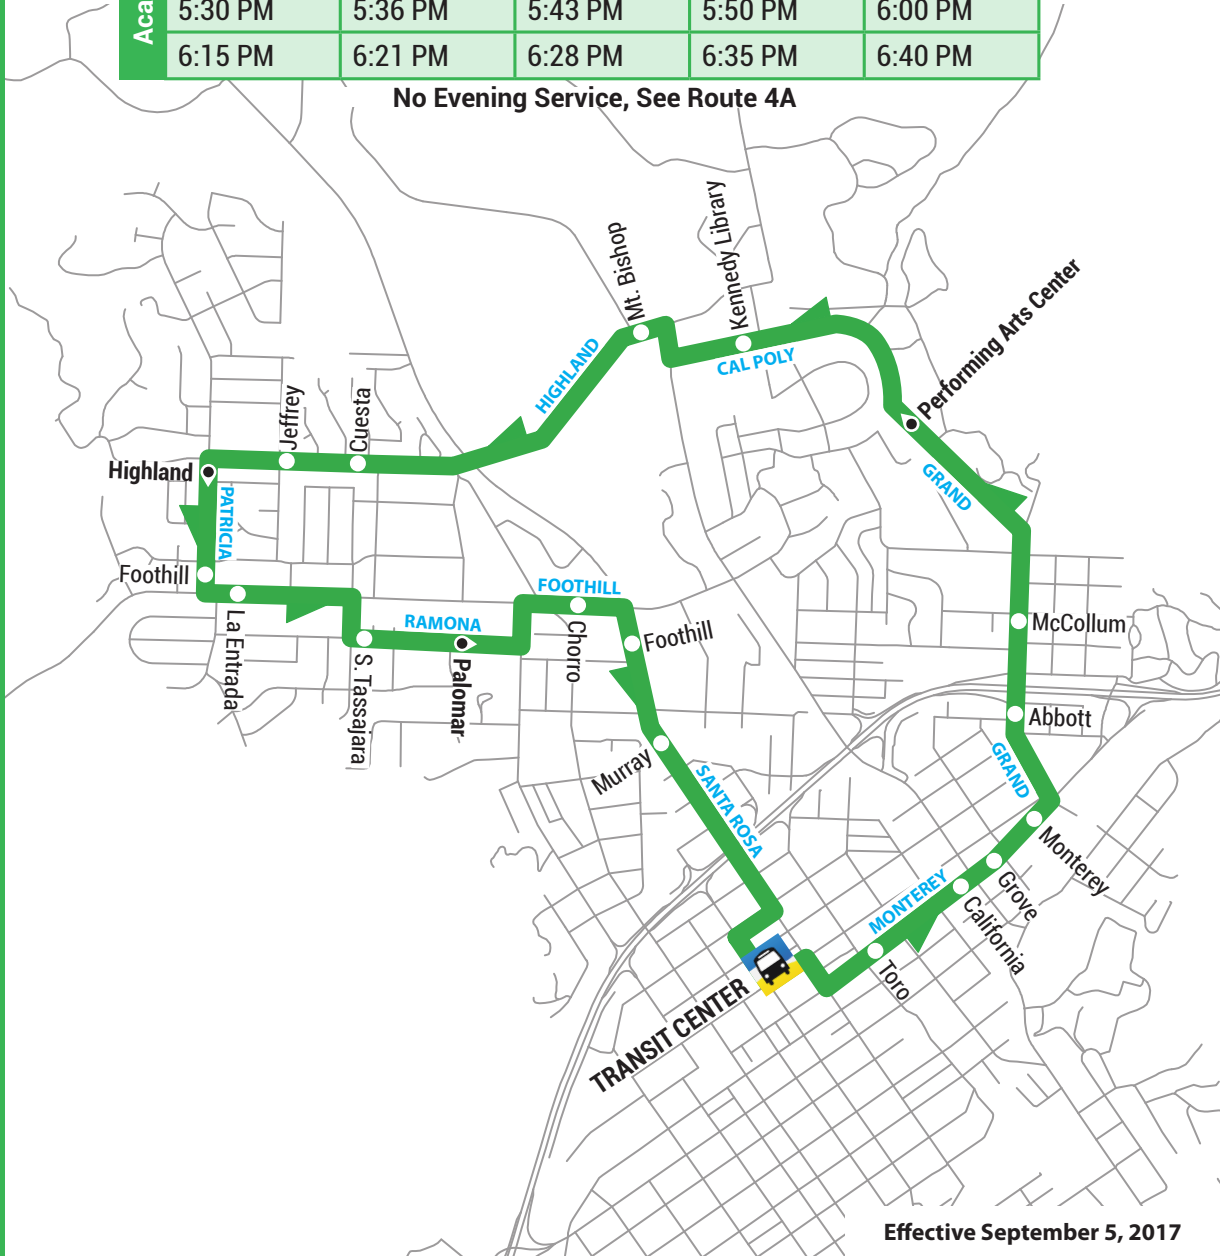

# 4B

◦ **Transit Center**

- Monterey at Toro
- Monterey at California
- Monterey at Grove
- Grand at Monterey
- Grand at Abbott
- Grand at McCollum

◦ **Performing Arts Center (Cal Poly)**

- Kennedy Library (Cal Poly)
- Highland at Mt. Bishop
- Highland at Cuesta
- Highland at Jeffrey

◦ **Patricia at Highland**

- Patricia at Foothill
- Foothill at La Entrada
- Ramona at S. Tassajara

◦ **Ramona at Palomar**

- Foothill at Chorro
- Santa Rosa at Foothill
- Santa Rosa at Murray (Santa Rosa Park)

◦ **Transit Center**

**\$1.50 FARE**

Transit Center	Performing Arts Center	Patricia at Highland	Ramona at Palomar	Transit Center
6:15 AM	6:21 AM	6:28 AM	6:35 AM	6:45 AM
7:00 AM	7:06 AM	7:13 AM	7:20 AM	7:30 AM
7:45 AM	7:51 AM	7:58 AM	8:05 AM	8:15 AM
8:30 AM	8:36 AM	8:43 AM	8:50 AM	9:00 AM
9:15 AM	9:21 AM	9:28 AM	9:35 AM	9:45 AM
10:00 AM	10:06 AM	10:13 AM	10:20 AM	10:30 AM
10:45 AM	10:51 AM	10:58 AM	11:05 AM	11:15 AM
11:30 AM	11:36 AM	11:43 AM	11:50 AM	12:00 PM
12:15 PM	12:21 PM	12:28 PM	12:35 PM	12:45 PM
1:00 PM	1:06 PM	1:13 PM	1:20 PM	1:30 PM
1:45 PM	1:51 PM	2:06 PM	2:13 PM	2:23 PM
2:30 PM	2:36 PM	2:43 PM	2:50 PM	3:00 PM
3:15 PM	3:21 PM	3:28 PM	3:35 PM	3:45 PM
4:00 PM	4:06 PM	4:13 PM	4:20 PM	4:30 PM
4:45 PM	4:51 PM	5:06 PM	5:13 PM	5:23 PM
5:30 PM	5:36 PM	5:43 PM	5:50 PM	6:00 PM
6:15 PM	6:21 PM	6:28 PM	6:35 PM	6:40 PM

See Route 4A for Weekend Service

Academic & Summer Schedule

No Evening Service, See Route 4A

slotransit.org

Effective September 5, 2017