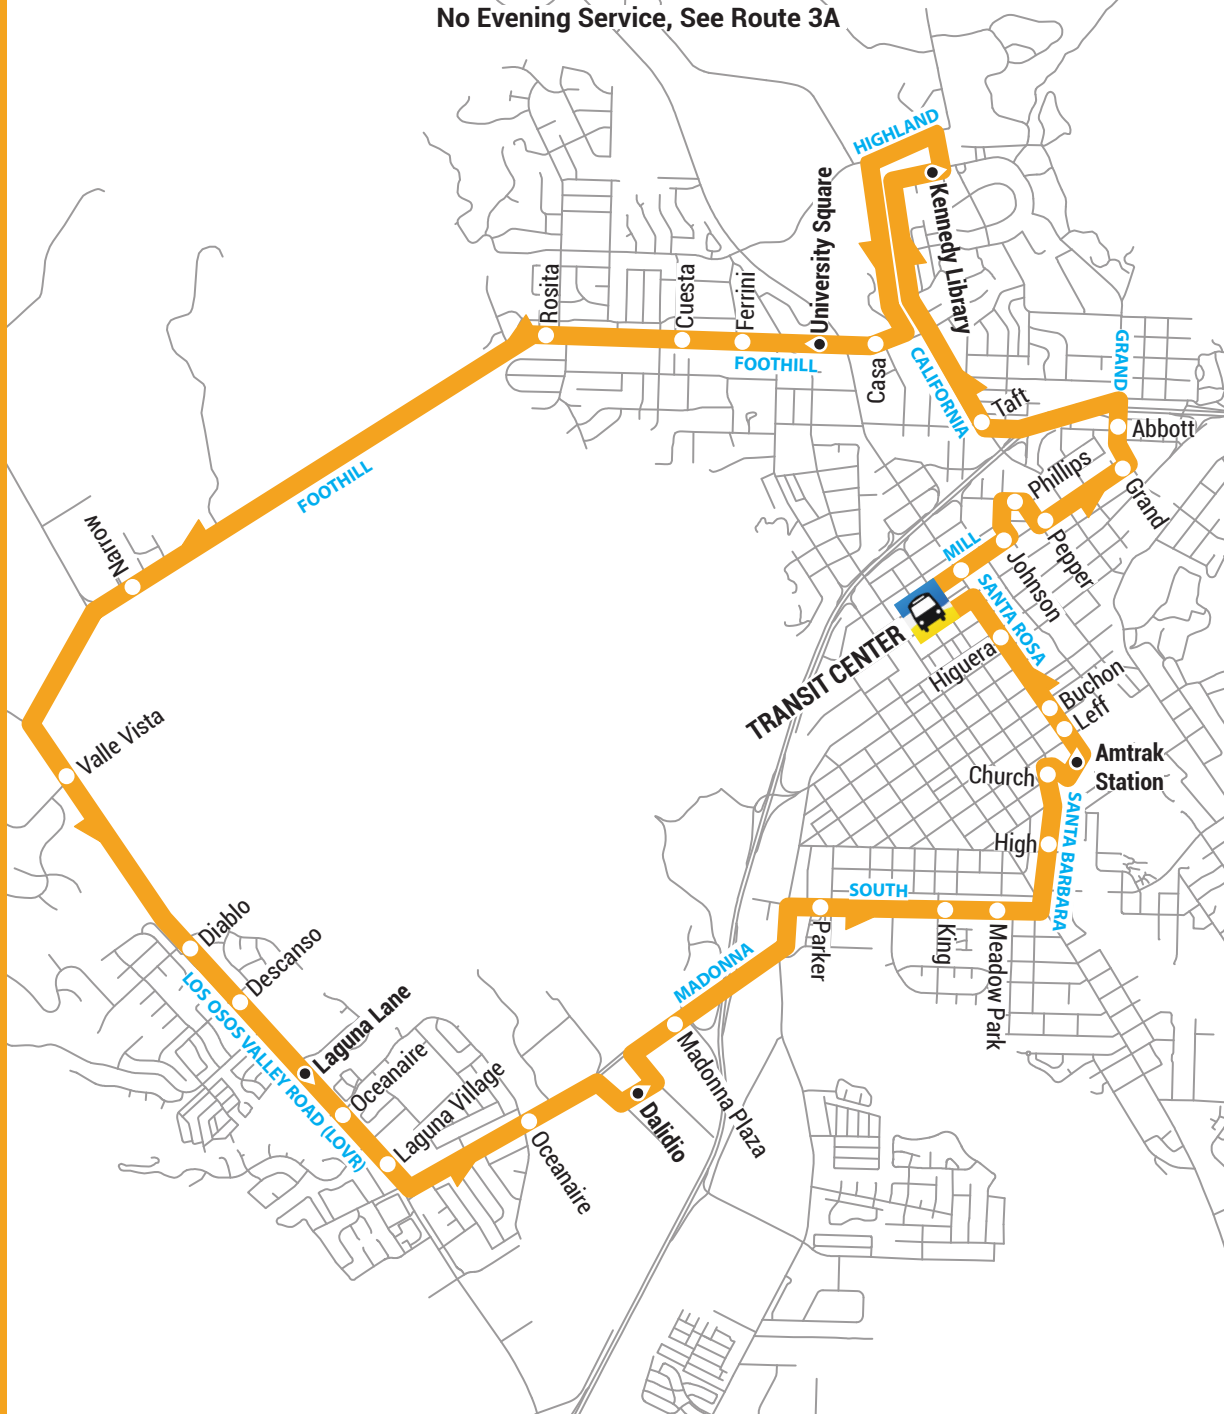

3B

- Transit Center**
 Mill at Santa Rosa
 Mill at Johnson
 Phillips at Pepper
 Mill at Pepper
 Mill at Grand
 Grand at Abbott
 California at Taft
- Kennedy Library (Cal Poly)**
 Foothill at Casa
 (Mustang Village)
- Foothill at University Square**
 Foothill at Ferrini
 Foothill at Cuesta
 Foothill at Rosita
 Foothill at Narrow
 LOVR at Valle Vista
 LOVR at Diablo
 LOVR at Descanso
- LOVR at Laguna Lane (Middle School)**
 LOVR at Oceanaire
 LOVR at Laguna Village
 Madonna at Oceanaire
- Dalidio at Madonna (Promenade)**
 Madonna Road at
 Madonna Plaza
 South at Parker
 South at King
 South at Meadow Park
 Santa Barbara at High
 Santa Barbara at Church
- Amtrak Station**
 Santa Rosa at Leff
 Santa Rosa at Buchon
 Santa Rosa at Higuera
- Transit Center**

Transit Center	Kennedy Library	Foothill at University Squ.	LOVR at Laguna Lane	Dalidio at Madonna	Amtrak Station	Transit Center
6:45 AM	6:53 AM	6:59 AM	7:10 AM	7:16 AM	7:24 AM	7:40 AM
7:45 AM	7:53 AM	7:59 AM	8:10 AM	8:16 AM	8:24 AM	8:40 AM
8:45 AM	8:53 AM	8:59 AM	9:10 AM	9:16 AM	9:24 AM	9:40 AM
9:45 AM	9:53 AM	9:59 AM	10:10 AM	10:16 AM	10:24 AM	10:40 AM
10:45 AM	10:53 AM	10:59 AM	11:10 AM	11:16 AM	11:24 AM	11:40 AM
11:45 AM	11:53 AM	11:59 AM	12:10 PM	12:16 PM	12:24 PM	12:40 PM
12:45 PM	12:53 PM	12:59 PM	1:10 PM	1:16 PM	1:24 PM	1:40 PM
1:45 PM	1:53 PM	1:59 PM	2:10 PM	2:16 PM	2:24 PM	2:40 PM
2:45 PM	2:53 PM	2:59 PM	3:10 PM	3:16 PM	3:24 PM	3:40 PM
3:45 PM	3:53 PM	3:59 PM	4:10 PM	4:16 PM	4:24 PM	4:40 PM
4:45 PM	4:53 PM	4:59 PM	5:10 PM	5:16 PM	5:24 PM	5:40 PM
5:45 PM	5:53 PM	5:59 PM	6:10 PM	6:16 PM	6:24 PM	6:30 PM

Academic & Summer Schedule

See Route 3A for Weekend Service

No Evening Service, See Route 3A

\$1.50 FARE

slotransit.org