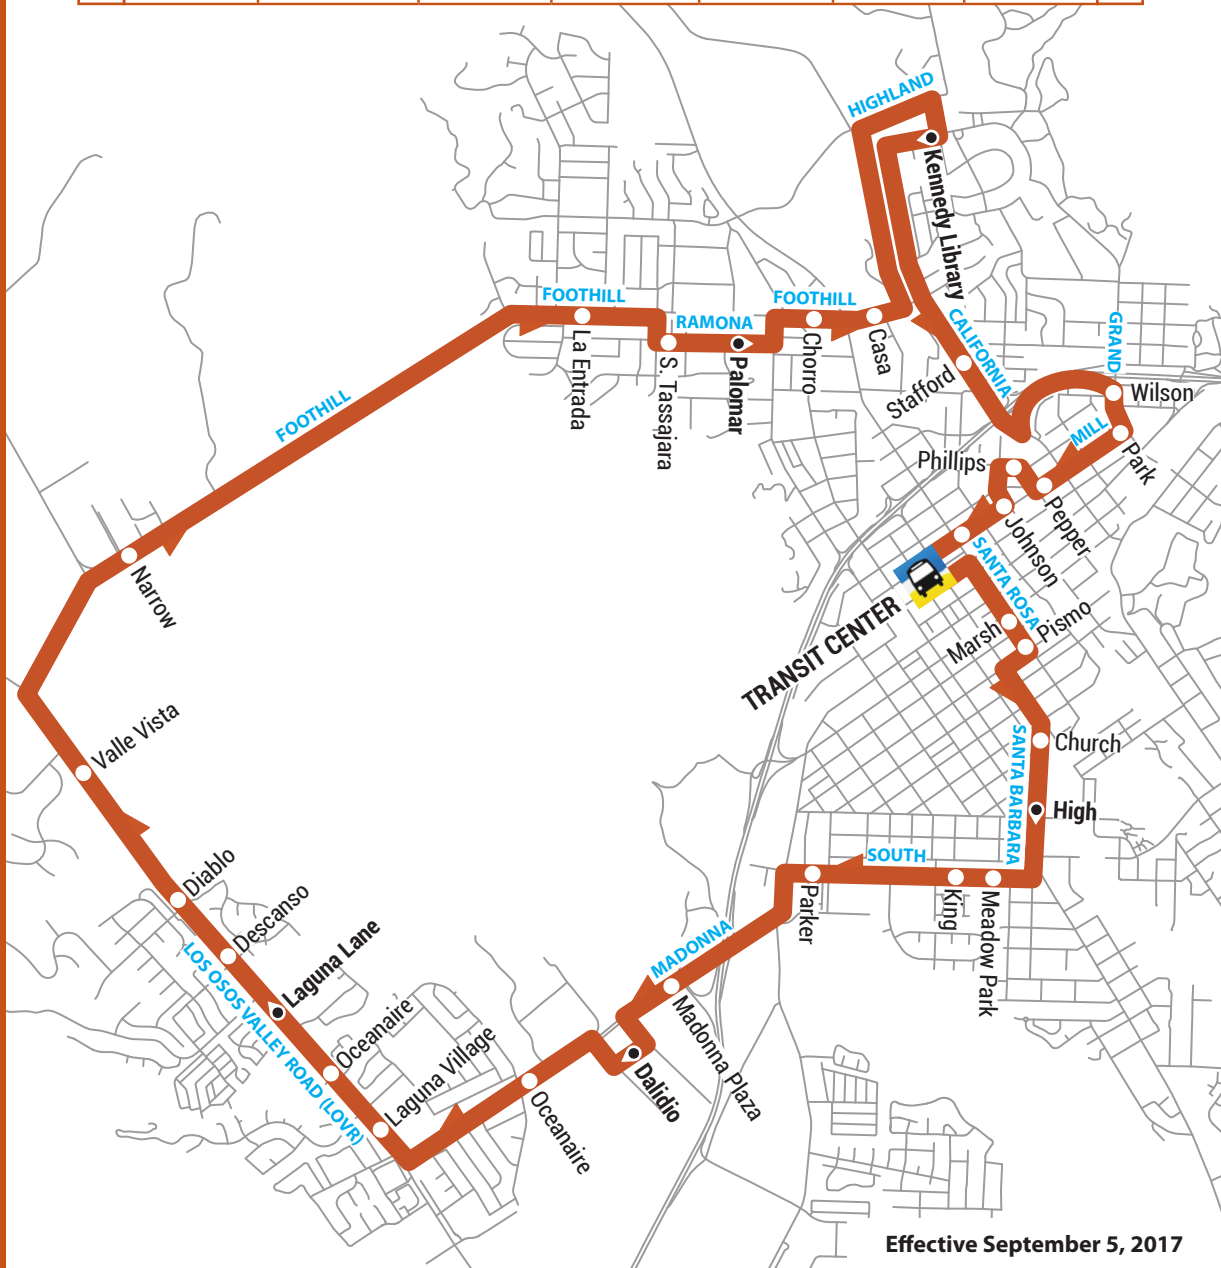

3A

Transit Center

Santa Rosa at Marsh
 Santa Rosa at Pismo
 Santa Barbara at Church

Santa Barbara at High

South at Meadow Park
 South at King
 South at Parker
 Madonna Road at
 Madonna Plaza

Dalidio at Madonna (Promenade)

Madonna at Oceanaire
 LOVR at Laguna Village
 LOVR at Oceanaire

LOVR at Laguna Lane (Middle School)

LOVR at Descanso
 LOVR at Diablo
 LOVR at Valle Vista
 Foothill at Narrow
 Foothill at La Entrada
 Ramona at S. Tassajara

Ramona at Palomar

Foothill at Chorro
 Foothill at Casa

Kennedy Library (Cal Poly)

California at Stafford
 Grand at Wilson
 Mill at Park
 Mill at Pepper
 Phillips at Pepper
 Mill at Johnson
 Mill at Santa Rosa

Transit Center

Valle Vista
 Narrow

\$1.50 FARE

slotransit.org

	Transit Center	Santa Barbara at High	Dalidio at Madonna	LOVR at Laguna Lane	Ramona at Palomar	Kennedy Library	Transit Center	
Academic & Summer Schedule	6:15 AM	6:21 AM	6:27 AM	6:35 AM	6:45 AM	6:55 AM	7:10 AM	Weekend Schedule
	7:15 AM	7:21 AM	7:27 AM	7:35 AM	7:45 AM	7:55 AM	8:10 AM	
	8:15 AM	8:21 AM	8:27 AM	8:35 AM	8:45 AM	8:55 AM	9:10 AM	
	9:15 AM	9:21 AM	9:27 AM	9:35 AM	9:45 AM	9:55 AM	10:10 AM	
	10:15 AM	10:21 AM	10:27 AM	10:35 AM	10:45 AM	10:55 AM	11:10 AM	
	11:15 AM	11:21 AM	11:27 AM	11:35 AM	11:45 AM	11:55 AM	12:10 PM	
	12:15 PM	12:21 PM	12:27 PM	12:35 PM	12:45 PM	12:55 PM	1:10 PM	
	1:15 PM	1:21 PM	1:27 PM	1:35 PM	1:45 PM	1:55 PM	2:10 PM	
	2:15 PM	2:21 PM	2:27 PM	2:35 PM	2:45 PM	2:55 PM	3:10 PM	
	3:15 PM	3:21 PM	3:27 PM	3:35 PM	3:45 PM	4:05 PM	4:20 PM	
	4:25 PM	4:31 PM	4:37 PM	4:45 PM	4:55 PM	5:05 PM	5:20 PM	
	5:25 PM	5:31 PM	5:37 PM	5:45 PM	5:55 PM	6:05 PM	6:20 PM	
	6:25 PM	6:31 PM	6:37 PM	6:45 PM	6:55 PM	7:05 PM	7:20 PM	
7:25 PM	7:31 PM	7:37 PM	7:45 PM	7:55 PM	8:05 PM	8:20 PM		
Academic Schedule	8:25 PM	8:31 PM	8:37 PM	8:45 PM	8:55 PM	9:05 PM	9:20 PM	Evening Service
	9:25 PM	9:31 PM	9:37 PM	9:45 PM	9:55 PM	10:05 PM	10:20 PM	
	10:25 PM	10:31 PM	10:37 PM	10:45 PM	10:55 PM	11:05 PM	11:10 PM	