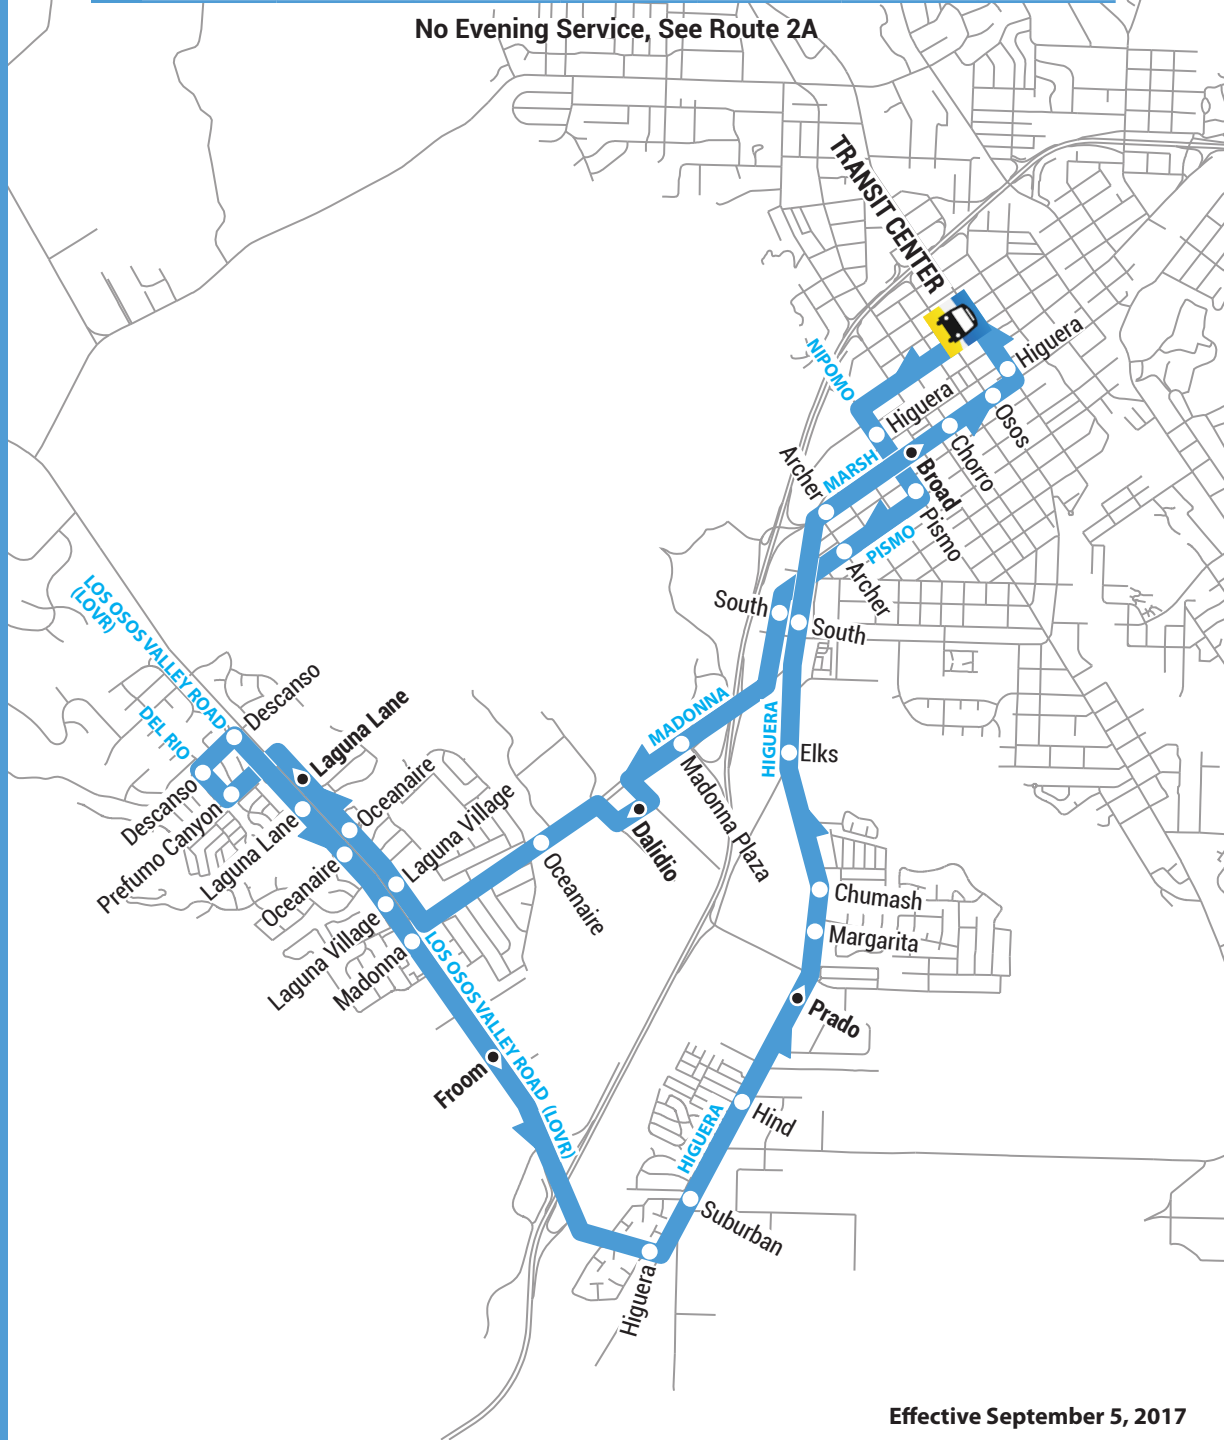

# 2B

- **Transit Center**  
 Nipomo at Higuera  
 Nipomo at Pismo  
 Pismo at Archer  
 Higuera at South  
 Madonna Road at  
 Madonna Plaza
- **Dalidio at Madonna (Promenade)**  
 Madonna at Oceanaire  
 LOVR at Laguna Village  
 LOVR at Oceanaire
- **LOVR at Laguna Lane (Middle School)**  
 Prefumo Canyon at Del Rio  
 Del Rio at Descanso  
 Descanso at LOVR  
 LOVR at Laguna Lane  
 LOVR at Oceanaire  
 LOVR at Laguna Village  
 LOVR at Madonna
- **LOVR at Froom (Irish Hills)**  
 LOVR at Higuera  
 Higuera at Suburban  
 Higuera at Hind
- **Higuera at Prado (Social Services)**  
 Higuera at Margarita (DMV)  
 Higuera at Chumash  
 Higuera at Elks  
 Higuera at South  
 Marsh at Archer
- **Marsh at Broad**  
 Marsh at Chorro  
 Marsh at Osos  
 Santa Rosa at Higuera
- **Transit Center**

	Transit Center	Dalidio at Madonna	LOVR at Laguna Lane	LOVR at Froom	Higuera at Prado	Marsh at Broad	Transit Center
<b>Academic &amp; Summer Schedule</b>	6:45 AM	6:57 AM	7:03 AM	7:13 AM	7:18 AM	7:29 AM	7:40 AM
	7:45 AM	7:57 AM	8:03 AM	8:13 AM	8:18 AM	8:29 AM	8:40 AM
	8:45 AM	8:57 AM	9:03 AM	9:13 AM	9:18 AM	9:29 AM	9:40 AM
	9:45 AM	9:57 AM	10:03 AM	10:13 AM	10:18 AM	10:29 AM	10:40 AM
	10:45 AM	10:57 AM	11:03 AM	11:13 AM	11:18 AM	11:29 AM	11:40 AM
	11:45 AM	11:57 AM	12:03 PM	12:13 PM	12:18 PM	12:29 PM	12:40 PM
	12:45 PM	12:57 PM	1:03 PM	1:13 PM	1:18 PM	1:29 PM	1:40 PM
	1:45 PM	1:57 PM	2:03 PM	2:13 PM	2:18 PM	2:29 PM	2:40 PM
	2:45 PM	2:57 PM	3:03 PM	3:13 PM	3:18 PM	3:29 PM	3:40 PM
	3:45 PM	3:57 PM	4:03 PM	4:13 PM	4:18 PM	4:29 PM	4:40 PM
	4:45 PM	4:57 PM	5:03 PM	5:13 PM	5:18 PM	5:29 PM	5:40 PM
	5:45 PM	5:57 PM	6:03 PM	6:13 PM	6:18 PM	6:29 PM	6:35 PM

See Route 2A for Weekend Service

No Evening Service, See Route 2A

**\$1.50 FARE**

slotransit.org