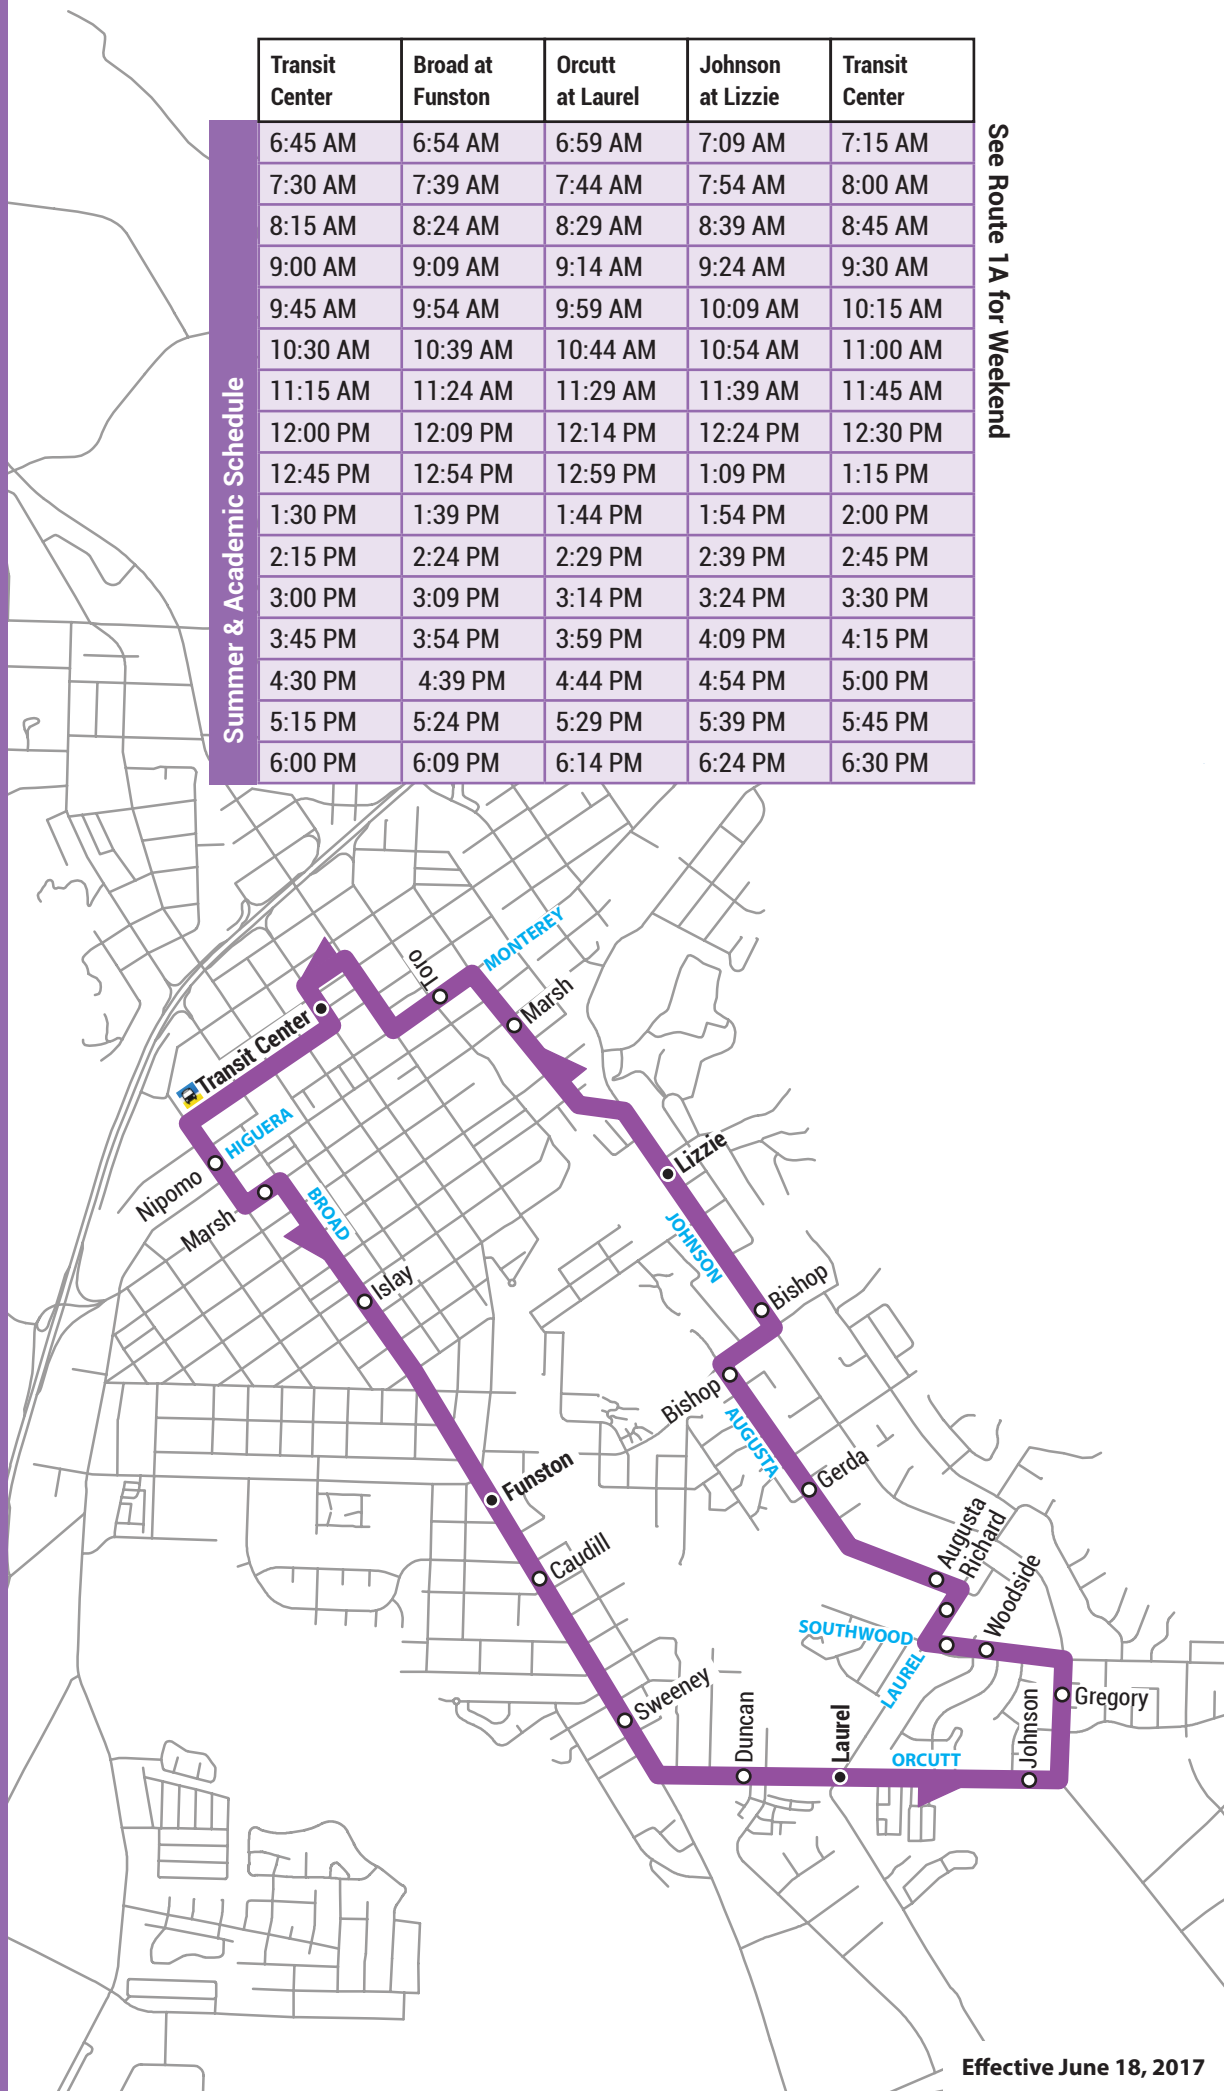

1B

Transit Center

Nipomo at Higuera
 Marsh at Broad
 Broad at Islay

Broad at Funston

Broad at Caudill
 Broad at Sweeney
 (Brickyard)

Orcutt at Duncan

Orcutt at Laurel

Orcutt at Johnson
 Johnson at Gregory
 Southwood at Woodside
 Southwood at Laurel
 Laurel at Richard
 (Laurel Lane Market)

Augusta at Laurel

Augusta at Gerda

Augusta at Bishop

Johnson at Bishop

Johnson at Lizzie

Johnson at Marsh
 Monterey at Toro

Transit Center

\$1.50 FARE

Transit Center	Broad at Funston	Orcutt at Laurel	Johnson at Lizzie	Transit Center
6:45 AM	6:54 AM	6:59 AM	7:09 AM	7:15 AM
7:30 AM	7:39 AM	7:44 AM	7:54 AM	8:00 AM
8:15 AM	8:24 AM	8:29 AM	8:39 AM	8:45 AM
9:00 AM	9:09 AM	9:14 AM	9:24 AM	9:30 AM
9:45 AM	9:54 AM	9:59 AM	10:09 AM	10:15 AM
10:30 AM	10:39 AM	10:44 AM	10:54 AM	11:00 AM
11:15 AM	11:24 AM	11:29 AM	11:39 AM	11:45 AM
12:00 PM	12:09 PM	12:14 PM	12:24 PM	12:30 PM
12:45 PM	12:54 PM	12:59 PM	1:09 PM	1:15 PM
1:30 PM	1:39 PM	1:44 PM	1:54 PM	2:00 PM
2:15 PM	2:24 PM	2:29 PM	2:39 PM	2:45 PM
3:00 PM	3:09 PM	3:14 PM	3:24 PM	3:30 PM
3:45 PM	3:54 PM	3:59 PM	4:09 PM	4:15 PM
4:30 PM	4:39 PM	4:44 PM	4:54 PM	5:00 PM
5:15 PM	5:24 PM	5:29 PM	5:39 PM	5:45 PM
6:00 PM	6:09 PM	6:14 PM	6:24 PM	6:30 PM

Summer & Academic Schedule

See Route 1A for Weekend

slotransit.org

Effective June 18, 2017