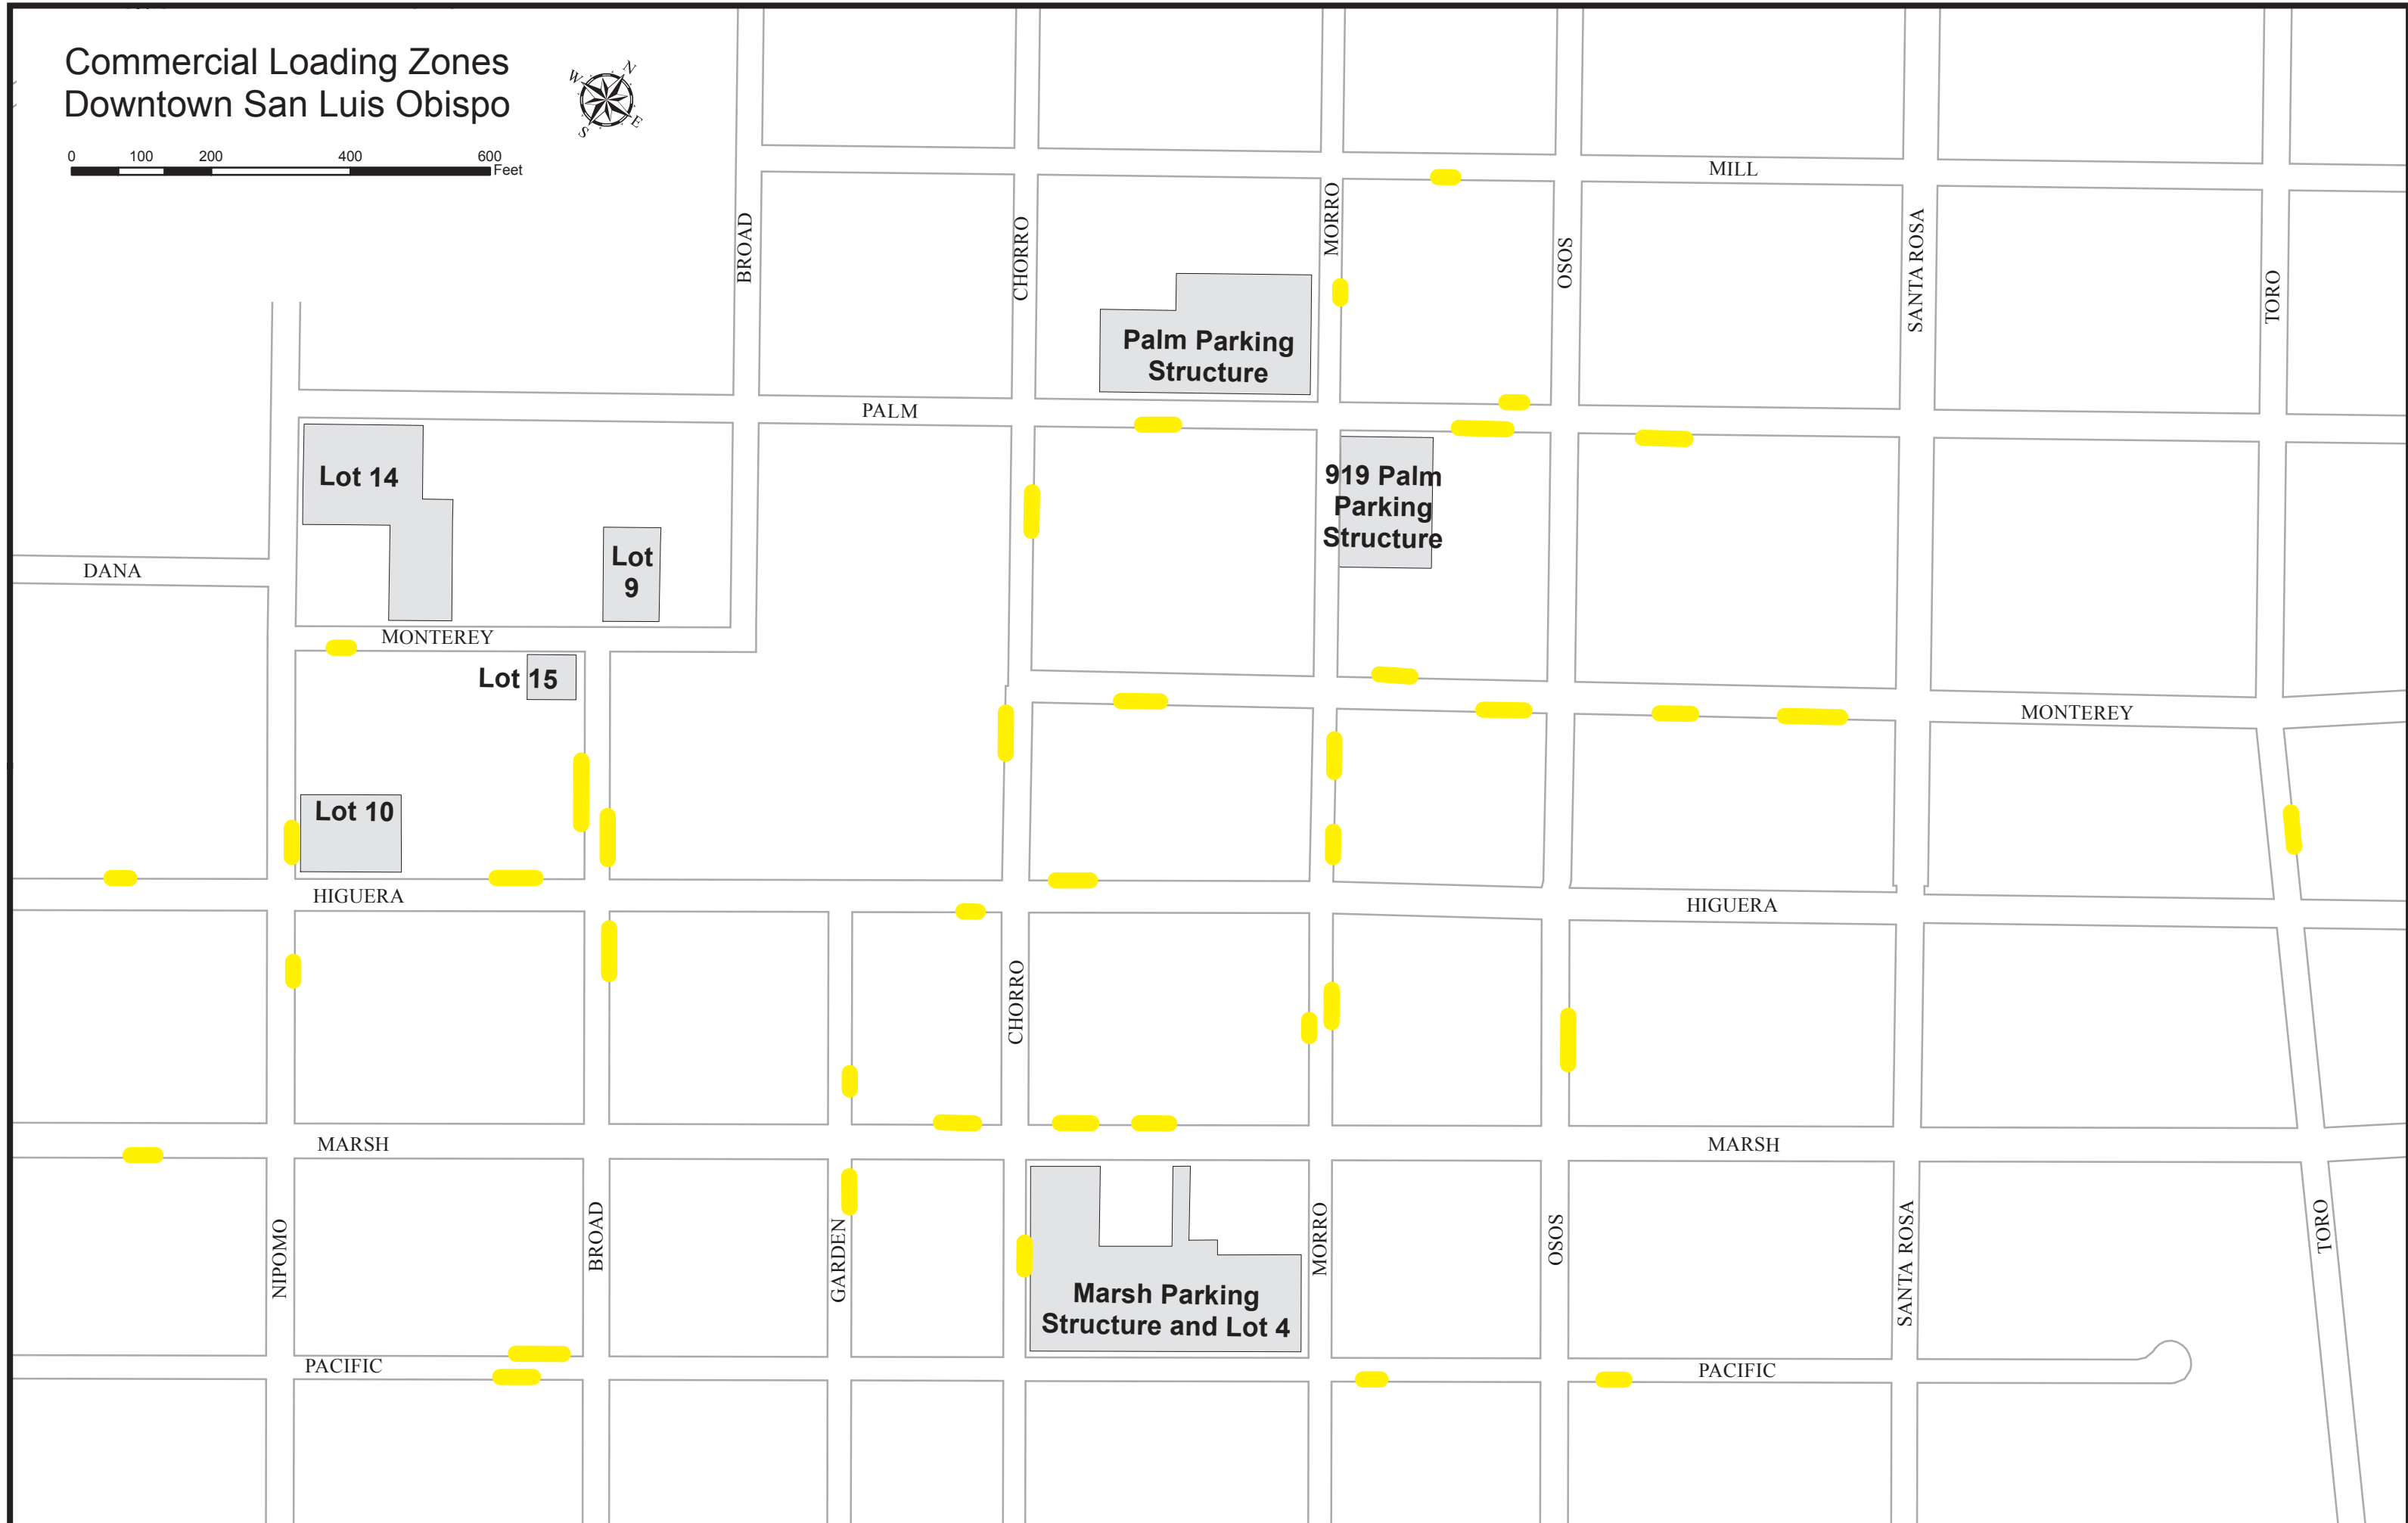

Commercial Loading Zones Downtown San Luis Obispo

Palm Parking Structure

919 Palm Parking Structure

Marsh Parking Structure and Lot 4

Lot 14

Lot 9

Lot 15

Lot 10

DANA

MONTEREY

PALM

MILL

HIGUERA

HIGUERA

MONTEREY

MARSH

MARSH

PACIFIC

PACIFIC

NIPOMO

BROAD

GARDEN

MORRO

OSOS

SANTA ROSA

TORO

BROAD

CHORRO

MORRO

OSOS

SANTA ROSA

TORO