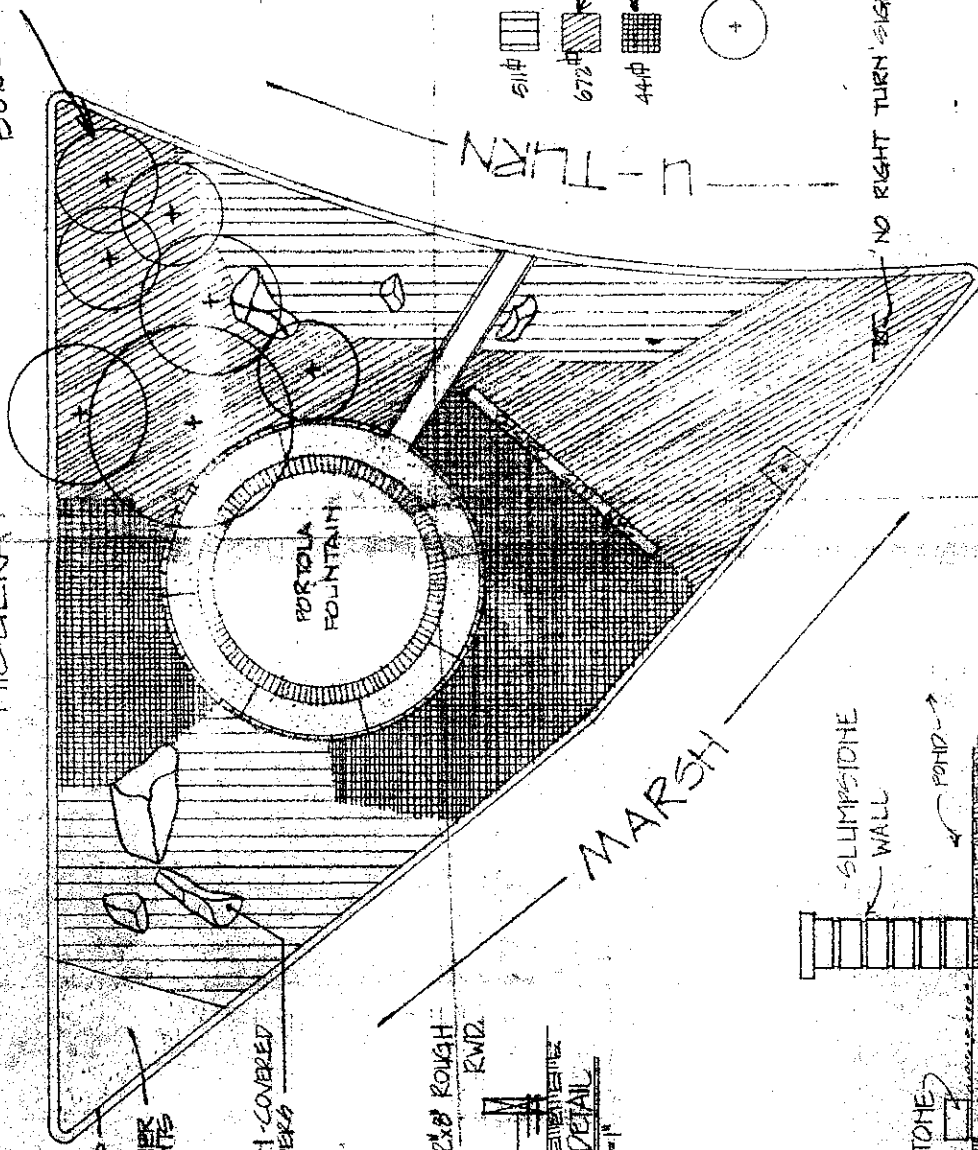

HIGUERA

BUNCH EM

NORTH

ASPHALT CURB  
ASPHALT CORNER  
WALKWAYS & LIGHTS

NATIVE LICHEN COVERED  
BOULDERS

2x8 ROUGH  
RWD

SCALE: 1/8" = 1'

55 Pkts  
COARSE SLUMPSTONE  
W/DRY  
SAND

SCALE: 1/8" = 1'-0"