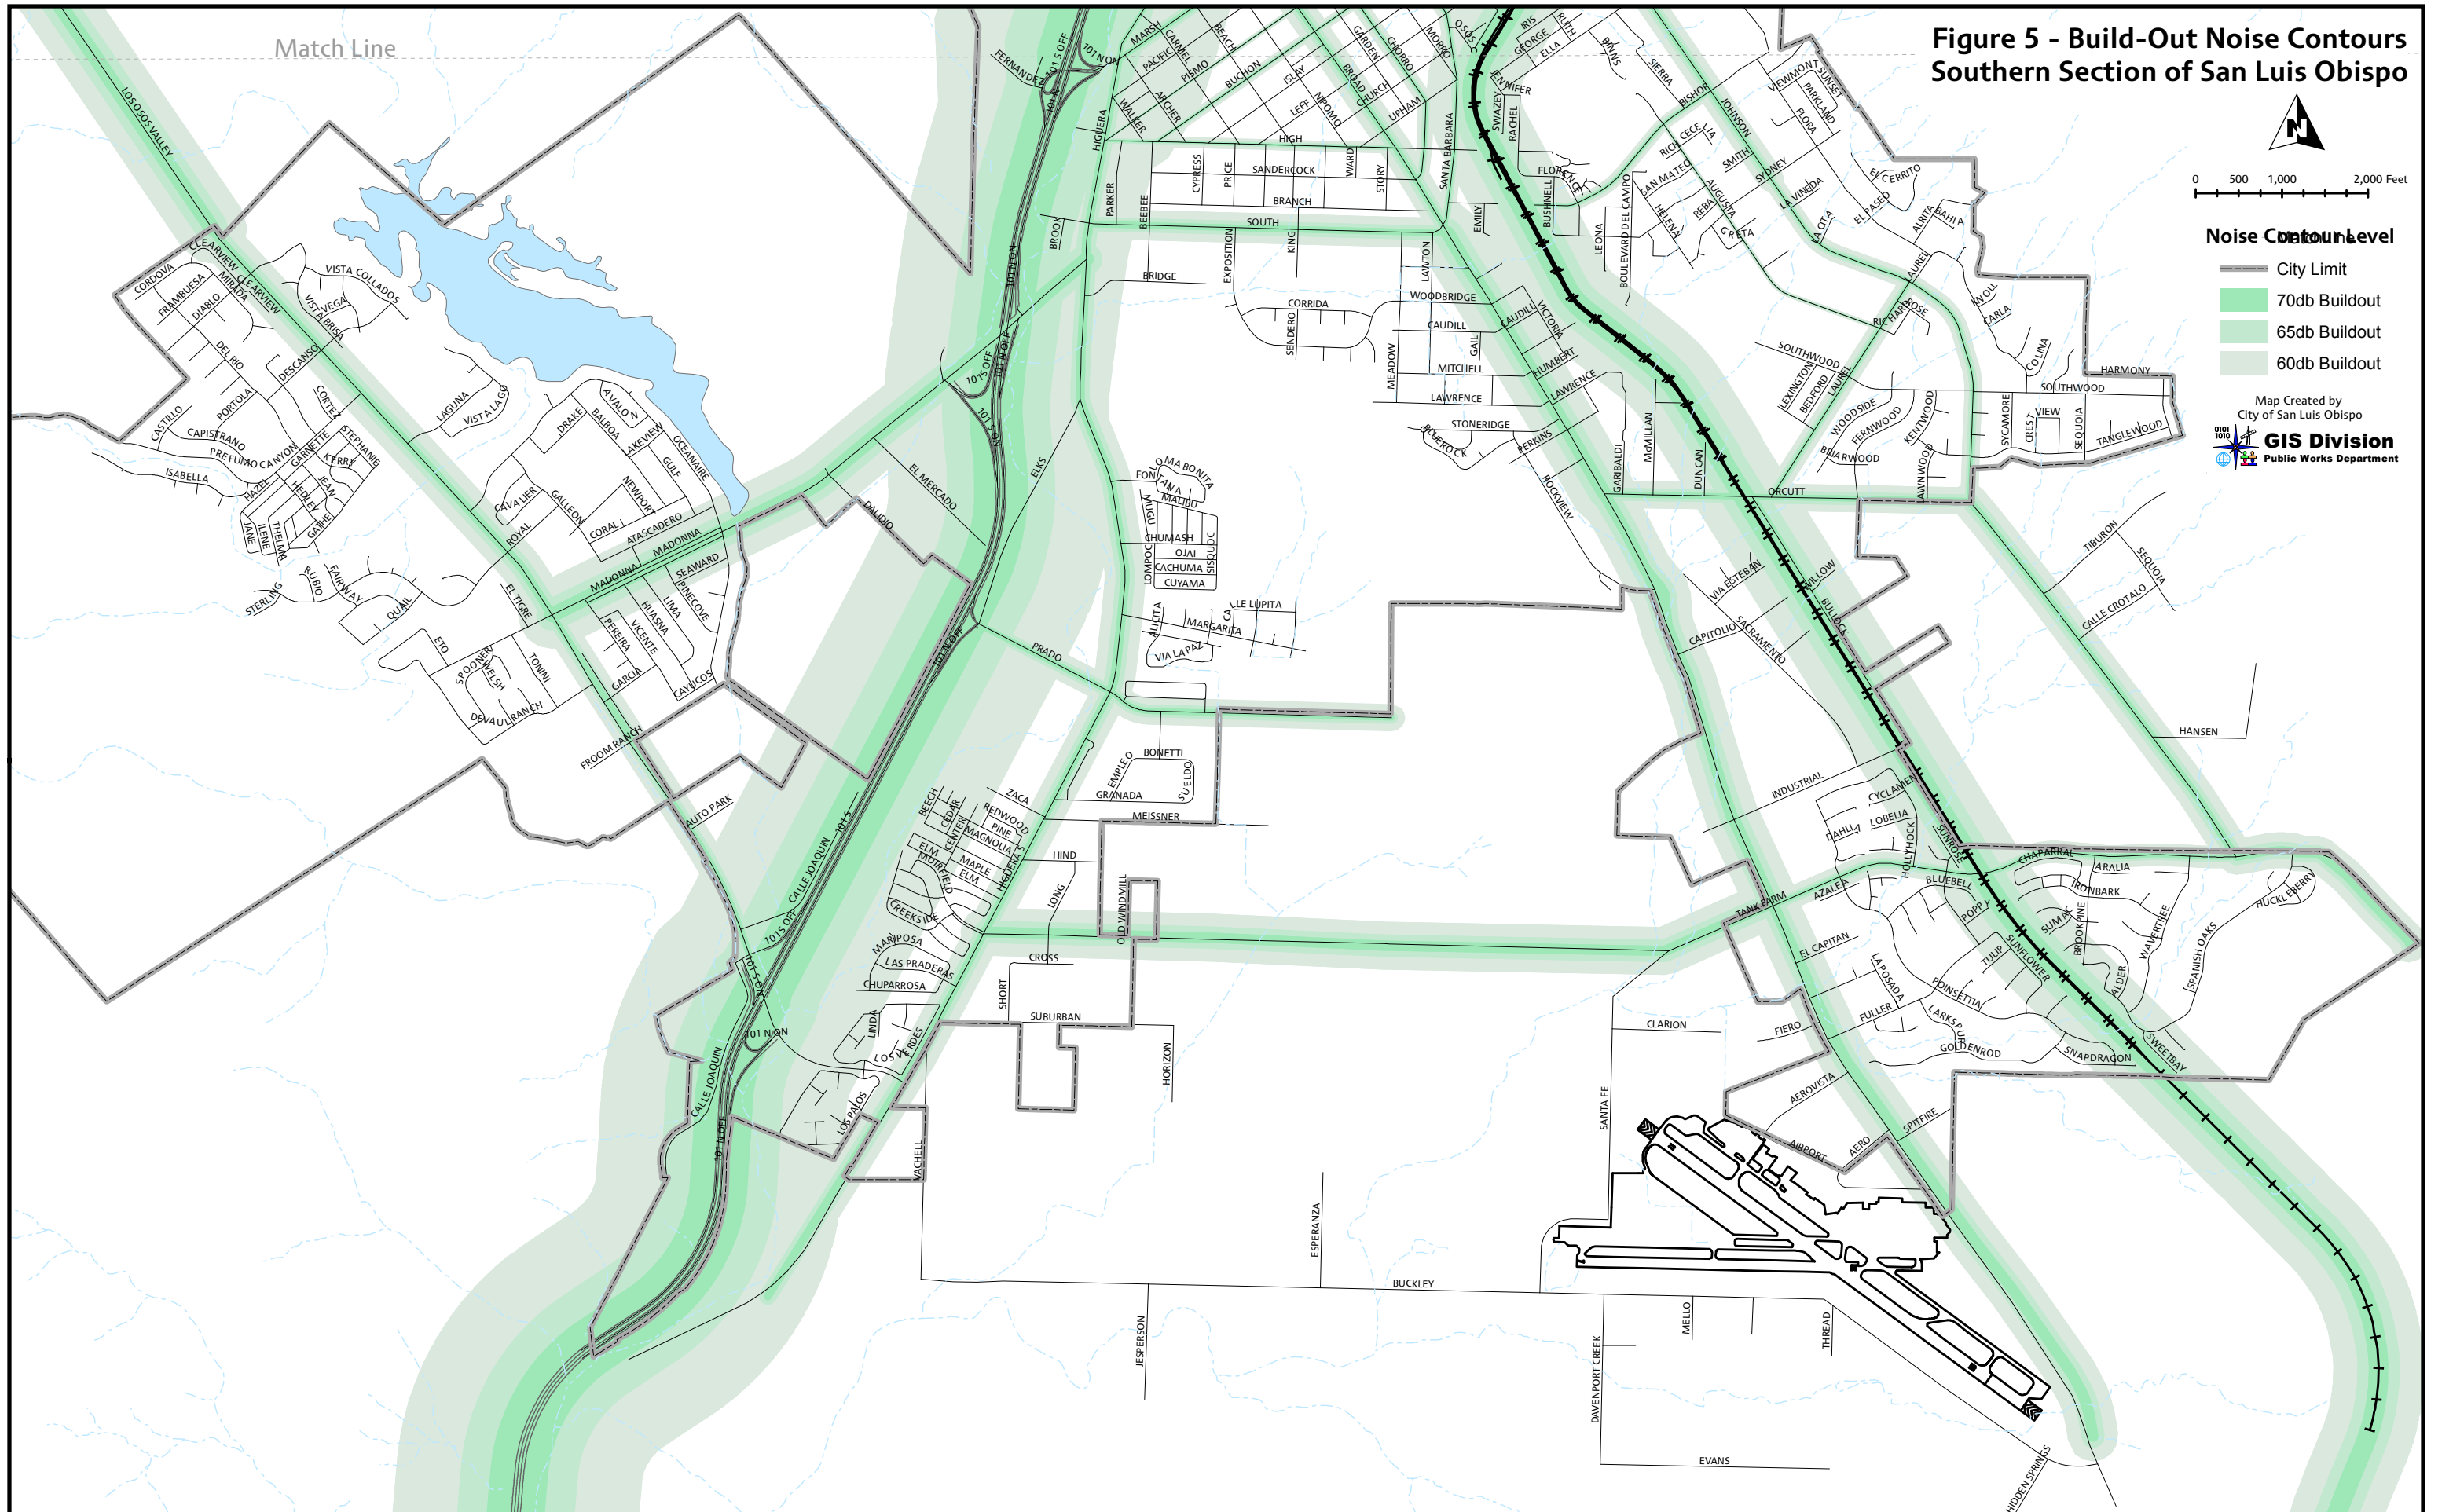

**Figure 5 - Build-Out Noise Contours
Southern Section of San Luis Obispo**

Noise Contour Level

- City Limit
- 70db Buildout
- 65db Buildout
- 60db Buildout

Map Created by
City of San Luis Obispo
GIS Division
Public Works Department